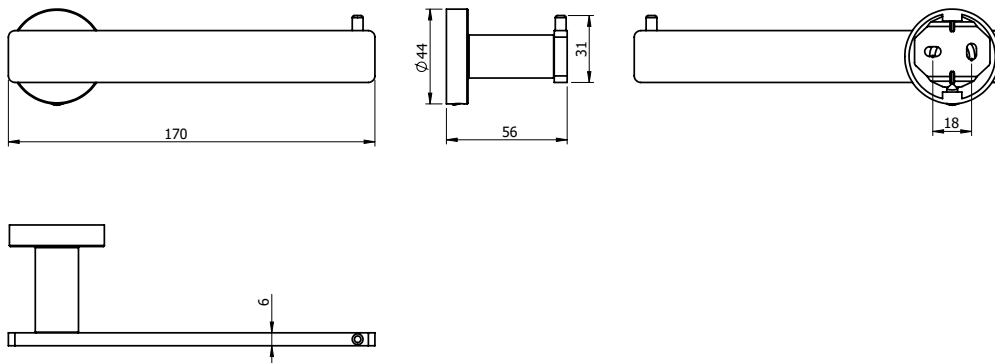

Milli Marle Edit Straight Toilet Roll Holder Chrome

9511272

SPECIFICATIONS

Recommended Use	Domestic, Hotel & Commercial
Colour	Chrome
Material	Aluminium

WARRANTY

Replacement Only - Domestic Use 15 Years

Please refer to Warranty Page for full Terms and Conditions

Disclaimer: Products in this specification manual must by regulation be installed by licensed and registered trade people. The manufacturer/distributor reserves the right to vary specifications or delete models from their range without prior notification. Dimensions are nominal measurements only. Dimensions and set-outs listed are correct at time of publication however the manufacturer/distributor takes no responsibility for printing errors.