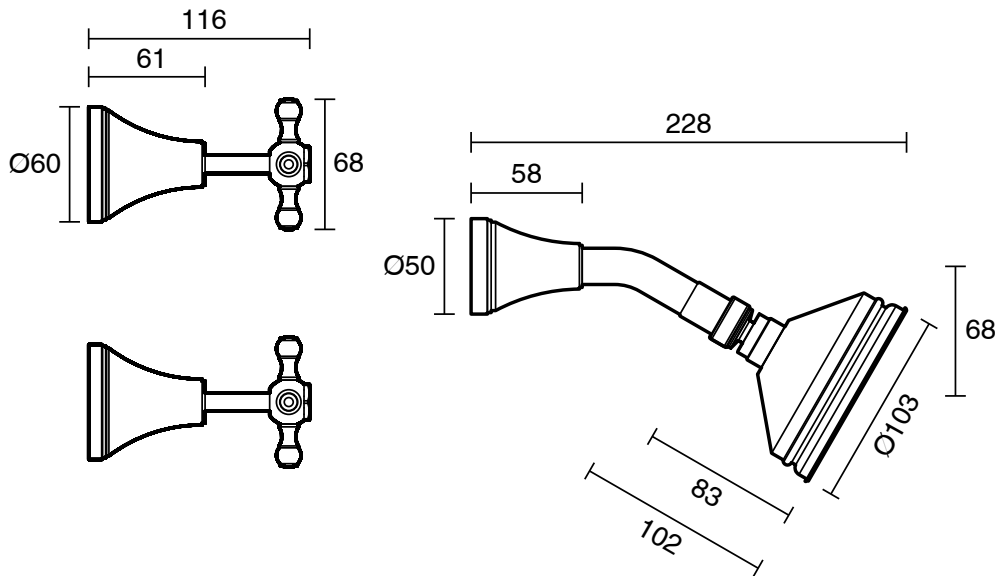

## Kado Era Shower Set Chrome (3 Star)

9507767

SPECIFICATIONS	
Recommended Use	Domestic, Hotel & Commercial
Colour	Chrome
Finish	Polished
Material	DR Brass
Recommended Pressure Range	150 - 500 kPa
Maximum Continuous Working Temperature	80 deg C
Suitable for Storage Tank Hot Water	Yes
Suitable for Continuous Flow Hot Water	Yes
Suitable for Gravity Feed Hot Water	No
WARRANTY	
Warranty - Domestic Use	10 Years
Spare Parts & Labour	12 Months
<i>Please refer to Warranty Page for full Terms and Conditions</i>	

Dimensions are nominal measurements only.