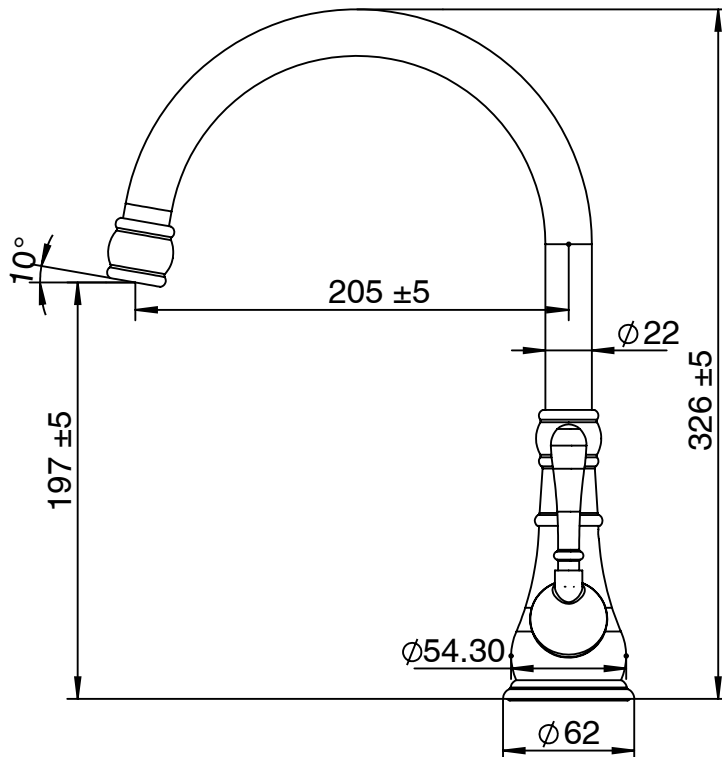

Milli

Milli Voir Sink Mixer Brushed Nickel (4 Star)

2265480

SPECIFICATIONS

Recommended Use	Domestic, hotel and commercial
Colour	Brushed Nickel
Material	DR Brass
Recommended Pressure Range	150 - 500 kPa
Max Continuous Working Pressure	500 kPa
Max Continuous Working Temperature	80 deg C
Suitable for Storage Tank Hot Water	Yes
Suitable for Continuous Flow Hot Water	Yes
Suitable for Gravity Feed Hot Water	No

WARRANTY

Warranty - Domestic Use	15 Years
Spare Parts & Labour	12 Months

Please refer to Warranty Page for full Terms and Conditions

Dimensions are nominal measurements only.

CLEANING RECOMMENDATIONS:

We recommend the use of soapy water or approved cleaners. This product should not be cleaned with abrasive materials. Damage caused by any improper treatment is not covered by the product warranty. Refer to Warranty Conditions

Disclaimer: Products in this specification manual must by regulation be installed by licensed and registered trade people. The manufacturer/distributor reserves the right to vary specifications or delete models from their range without prior notification. Dimensions are nominal measurements only. Dimensions and set-outs listed are correct at time of publication however the manufacturer/distributor takes no responsibility for printing errors.

Published 01/06/2020

To see the complete Milli range go to www.reece.com.au