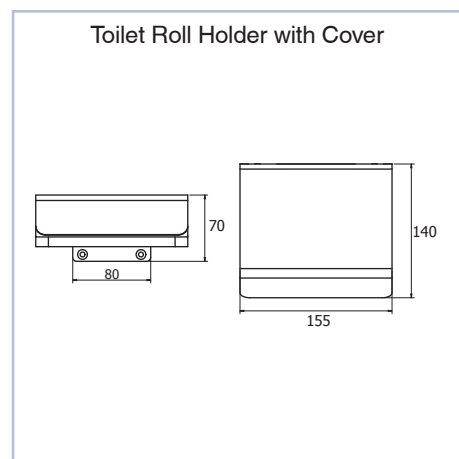

MILLI GLANCE ACCESSORIES

Dimensions are nominal measurements only.

Plumbers, please ensure a copy of the installation instructions is left with the end user for future reference