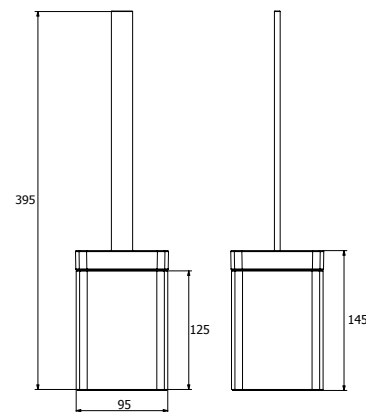

Disclaimer: Products in this specification manual must by regulation be installed by licensed and registered trade people. The manufacturer/distributor reserves the right to vary specifications or delete models from their range without prior notification. Dimensions are nominal measurements only. Dimensions and set-outs listed are correct at time of publication however the manufacturer/distributor takes no responsibility for printing errors.

Tech Page Version 2

MILLI GLANCE ACCESSORIES

Dimensions are nominal measurements only.

Plumbers, please ensure a copy of the installation instructions is left with the end user for future reference

MILLI

GLANCE ACCESSORIES

Double Towel Rail 600 / 750mm

Wall Mount Tumbler

Wall Mount Tumbler with Shelf

Bench Mount Soap Dish

Wall Mount Soap Dish with Shelf

Wall Mount Soap Dispenser

Wall Mount Soap Dispenser with Shelf

Wall Mount Glass Soap Dispenser

Toilet Brush Set

Wall Mount Toilet Brush Set

Dimensions are nominal measurements only.

Plumbers, please ensure a copy of the installation instructions is left with the end user for future reference