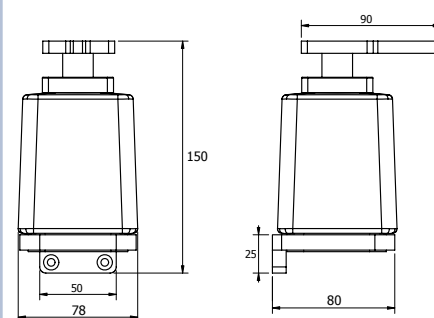

Disclaimer: Products in this specification manual must by regulation be installed by licensed and registered trade people. The manufacturer/distributor reserves the right to vary specifications or delete models from their range without prior notification. Dimensions are nominal measurements only. Dimensions and set-outs listed are correct at time of publication however the manufacturer/distributor takes no responsibility for printing errors.

Tech Page Version 2

MILLI GLANCE ACCESSORIES

Dimensions are nominal measurements only.

Plumbers, please ensure a copy of the installation instructions is left with the end user for future reference

MILLI

GLANCE ACCESSORIES

Double Towel Rail 600 / 750mm

Wall Mount Tumbler

Wall Mount Tumbler with Shelf

Bench Mount Soap Dish

Wall Mount Soap Dish with Shelf

Wall Mount Soap Dispenser

Wall Mount Soap Dispenser with Shelf

Wall Mount Glass Soap Dispenser

Toilet Brush Set

Wall Mount Toilet Brush Set

Dimensions are nominal measurements only.

Plumbers, please ensure a copy of the installation instructions is left with the end user for future reference