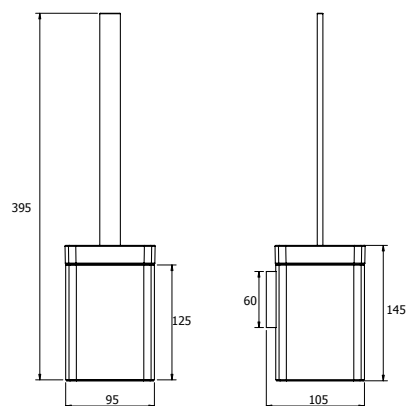

Disclaimer: Products in this specification manual must by regulation be installed by licensed and registered trade people. The manufacturer/distributor reserves the right to vary specifications or delete models from their range without prior notification. Dimensions are nominal measurements only. Dimensions and set-outs listed are correct at time of publication however the manufacturer/distributor takes no responsibility for printing errors.

Tech Page Version 2

MILLI GLANCE ACCESSORIES

Dimensions are nominal measurements only.

Plumbers, please ensure a copy of the installation instructions is left with the end user for future reference

MILLI

GLANCE ACCESSORIES

Double Towel Rail 600 / 750mm

Wall Mount Tumbler

Wall Mount Tumbler with Shelf

Bench Mount Soap Dish

Wall Mount Soap Dish with Shelf

Wall Mount Soap Dispenser

Wall Mount Soap Dispenser with Shelf

Wall Mount Glass Soap Dispenser

Toilet Brush Set

Wall Mount Toilet Brush Set

Dimensions are nominal measurements only.

Plumbers, please ensure a copy of the installation instructions is left with the end user for future reference