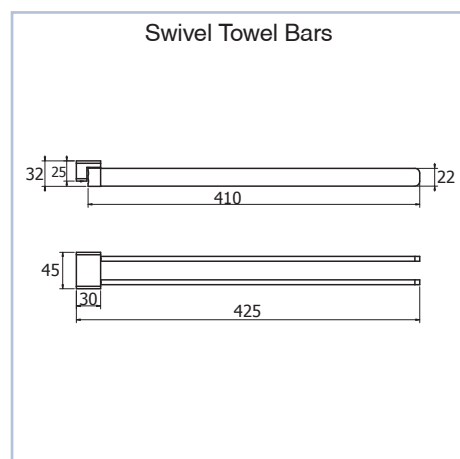

MILLI GLANCE ACCESSORIES

Dimensions are nominal measurements only.

Plumbers, please ensure a copy of the installation instructions is left with the end user for future reference