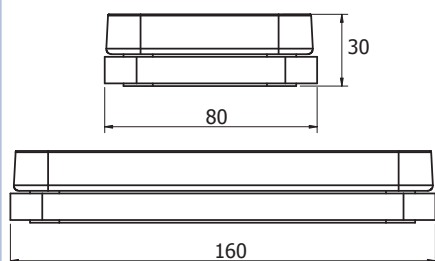

Tech Page Version 2

MILLI GLANCE ACCESSORIES

Dimensions are nominal measurements only.

Plumbers, please ensure a copy of the installation instructions is left with the end user for future reference

MILLI

GLANCE ACCESSORIES

Double Towel Rail 600 / 750mm

Wall Mount Tumbler

Wall Mount Tumbler with Shelf

Bench Mount Soap Dish

Wall Mount Soap Dish with Shelf

Wall Mount Soap Dispenser

Wall Mount Soap Dispenser with Shelf

Wall Mount Glass Soap Dispenser

Toilet Brush Set

Wall Mount Toilet Brush Set

Dimensions are nominal measurements only.

Plumbers, please ensure a copy of the installation instructions is left with the end user for future reference