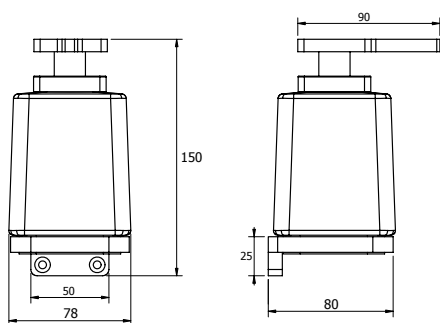

Disclaimer: Products in this specification manual must by regulation be installed by licensed and registered trade people. The manufacturer/distributor reserves the right to vary specifications or delete models from their range without prior notification. Dimensions are nominal measurements only. Dimensions and set-outs listed are correct at time of publication however the manufacturer/distributor takes no responsibility for printing errors.

Tech Page Version 2

MILLI GLANCE ACCESSORIES

Dimensions are nominal measurements only.

Plumbers, please ensure a copy of the installation instructions is left with the end user for future reference

MILLI

GLANCE ACCESSORIES

Double Towel Rail 600 / 750mm

Wall Mount Tumbler

Wall Mount Tumbler with Shelf

Bench Mount Soap Dish

Wall Mount Soap Dish with Shelf

Wall Mount Soap Dispenser

Wall Mount Soap Dispenser with Shelf

Wall Mount Glass Soap Dispenser

Toilet Brush Set

Wall Mount Toilet Brush Set

Dimensions are nominal measurements only.

Plumbers, please ensure a copy of the installation instructions is left with the end user for future reference