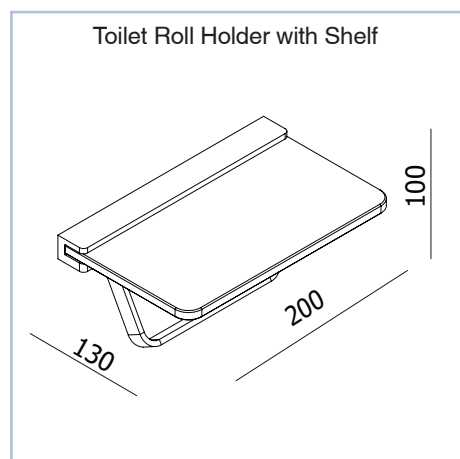

MILLI GLANCE ACCESSORIES

Dimensions are nominal measurements only.

Plumbers, please ensure a copy of the installation instructions is left with the end user for future reference