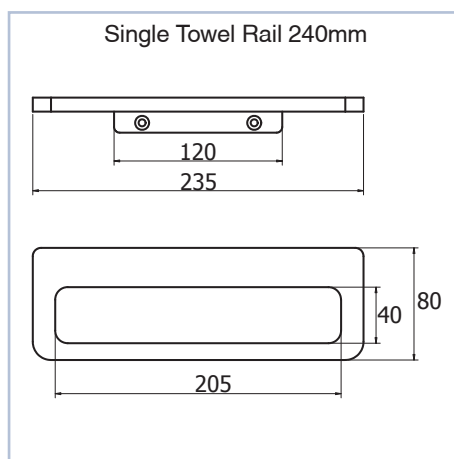

MILLI GLANCE ACCESSORIES

Dimensions are nominal measurements only.

Plumbers, please ensure a copy of the installation instructions is left with the end user for future reference