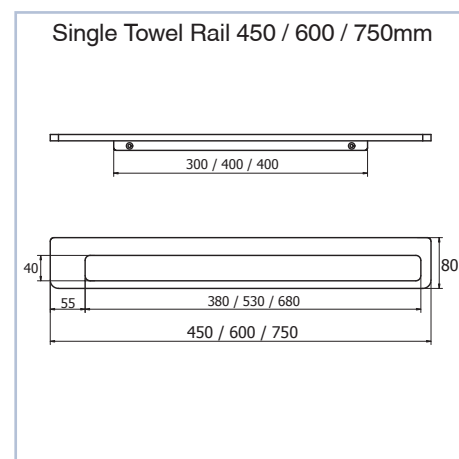

MILLI GLANCE ACCESSORIES

Dimensions are nominal measurements only.

Plumbers, please ensure a copy of the installation instructions is left with the end user for future reference