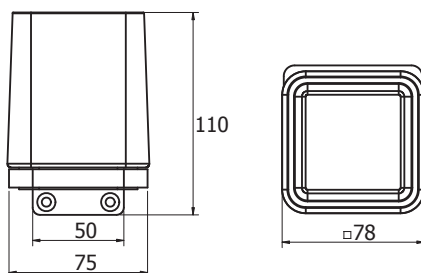

Disclaimer: Products in this specification manual must by regulation be installed by licensed and registered trade people. The manufacturer/distributor reserves the right to vary specifications or delete models from their range without prior notification. Dimensions are nominal measurements only. Dimensions and set-outs listed are correct at time of publication however the manufacturer/distributor takes no responsibility for printing errors.

Tech Page Version 2

MILLI GLANCE ACCESSORIES

Dimensions are nominal measurements only.

Plumbers, please ensure a copy of the installation instructions is left with the end user for future reference

MILLI

GLANCE ACCESSORIES

Double Towel Rail 600 / 750mm

Wall Mount Tumbler

Wall Mount Tumbler with Shelf

Bench Mount Soap Dish

Wall Mount Soap Dish with Shelf

Wall Mount Soap Dispenser

Wall Mount Soap Dispenser with Shelf

Wall Mount Glass Soap Dispenser

Toilet Brush Set

Wall Mount Toilet Brush Set

Dimensions are nominal measurements only.

Plumbers, please ensure a copy of the installation instructions is left with the end user for future reference