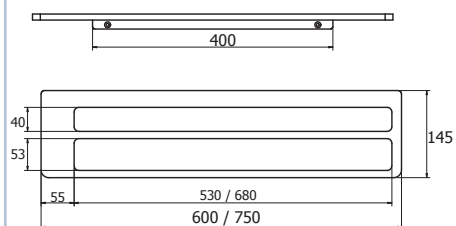

MILLI

GLANCE ACCESSORIES

Double Towel Rail 600 / 750mm