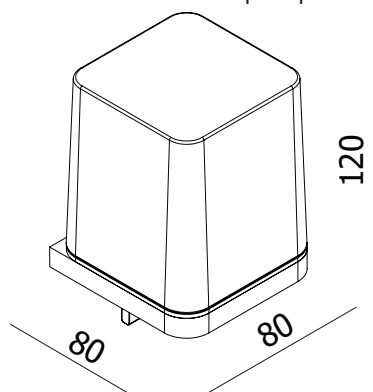

Tech Page Version 2

MILLI GLANCE ACCESSORIES

Dimensions are nominal measurements only.

Plumbers, please ensure a copy of the installation instructions is left with the end user for future reference

MILLI

GLANCE ACCESSORIES

Double Towel Rail 600 / 750mm

Wall Mount Tumbler

Wall Mount Tumbler with Shelf

Bench Mount Soap Dish

Wall Mount Soap Dish with Shelf

Wall Mount Soap Dispenser

Wall Mount Soap Dispenser with Shelf

Wall Mount Glass Soap Dispenser

Toilet Brush Set

Wall Mount Toilet Brush Set

Dimensions are nominal measurements only.

Plumbers, please ensure a copy of the installation instructions is left with the end user for future reference