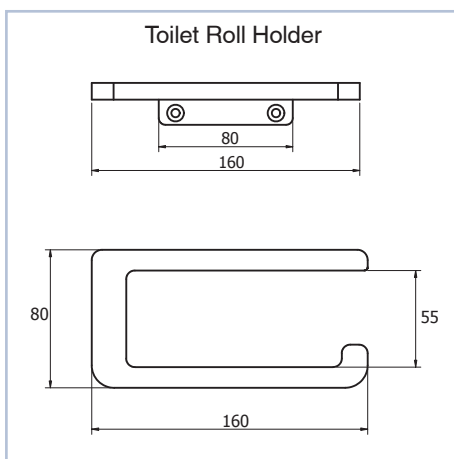

MILLI GLANCE ACCESSORIES

Dimensions are nominal measurements only.

Plumbers, please ensure a copy of the installation instructions is left with the end user for future reference