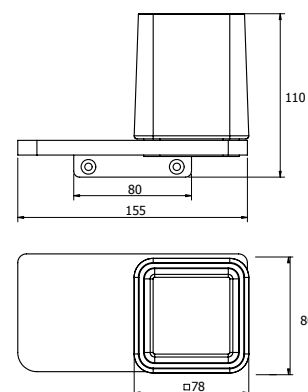

Disclaimer: Products in this specification manual must by regulation be installed by licensed and registered trade people. The manufacturer/distributor reserves the right to vary specifications or delete models from their range without prior notification. Dimensions are nominal measurements only. Dimensions and set-outs listed are correct at time of publication however the manufacturer/distributor takes no responsibility for printing errors.

Tech Page Version 2

MILLI GLANCE ACCESSORIES

Dimensions are nominal measurements only.

Plumbers, please ensure a copy of the installation instructions is left with the end user for future reference

MILLI

GLANCE ACCESSORIES

Double Towel Rail 600 / 750mm

Wall Mount Tumbler

Wall Mount Tumbler with Shelf

Bench Mount Soap Dish

Wall Mount Soap Dish with Shelf

Wall Mount Soap Dispenser

Wall Mount Soap Dispenser with Shelf

Wall Mount Glass Soap Dispenser

Toilet Brush Set

Wall Mount Toilet Brush Set

Dimensions are nominal measurements only.

Plumbers, please ensure a copy of the installation instructions is left with the end user for future reference