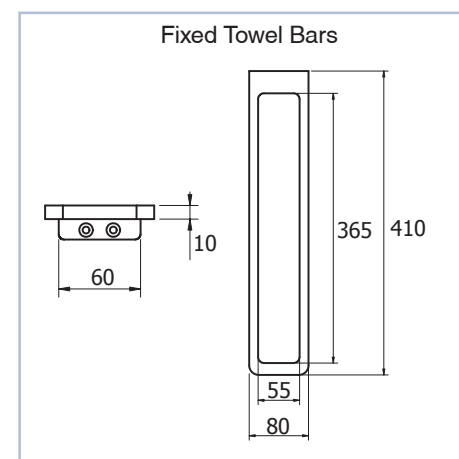

MILLI GLANCE ACCESSORIES

Dimensions are nominal measurements only.

Plumbers, please ensure a copy of the installation instructions is left with the end user for future reference