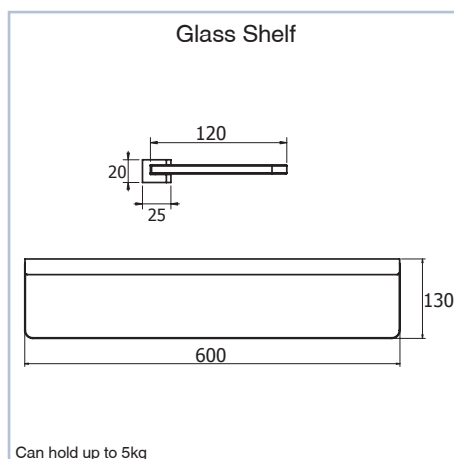

MILLI GLANCE ACCESSORIES

Dimensions are nominal measurements only.

Plumbers, please ensure a copy of the installation instructions is left with the end user for future reference