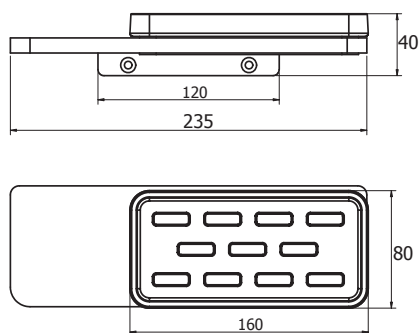

Tech Page Version 2

MILLI GLANCE ACCESSORIES

Dimensions are nominal measurements only.

Plumbers, please ensure a copy of the installation instructions is left with the end user for future reference

MILLI

GLANCE ACCESSORIES

Double Towel Rail 600 / 750mm

Wall Mount Tumbler

Wall Mount Tumbler with Shelf

Bench Mount Soap Dish

Wall Mount Soap Dish with Shelf

Wall Mount Soap Dispenser

Wall Mount Soap Dispenser with Shelf

Wall Mount Glass Soap Dispenser

Toilet Brush Set

Wall Mount Toilet Brush Set

Dimensions are nominal measurements only.

Plumbers, please ensure a copy of the installation instructions is left with the end user for future reference