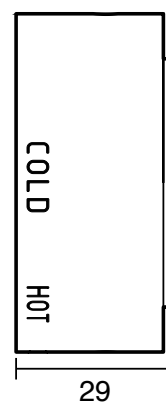

SUSSEX

Sussex Pure Elemental Progressive Shower/Bath Mixer PVD Brushed Bronze Lead Free

43772

SPECIFICATIONS

Recommended Use	Residential;Commercial
Colour Finish	Brushed Bronze
Primary Material	Lead Free Brass
Recommended Pressure Range	150 - 500 kPa as per AS3500
Max Continuous Working Temperature (deg C)	65
Min Continuous Working Temperature (deg C)	1

WARRANTY

Residential Use (Years)	40
Commercial Use (Years)	10

Please refer to Sussex Warranty page for full Terms and Conditions

Dimensions are nominal measurements only.

CLEANING RECOMMENDATIONS:

We recommend the use of soapy water or approved cleaners. This product should not be cleaned with abrasive materials. Damage caused by any improper treatment is not covered by the product warranty. Refer to Warranty Conditions

Disclaimer: Products in this specification manual must by regulation be installed by licensed and registered trade people. The manufacturer/distributor reserves the right to vary specifications or delete models from their range without prior notification. Dimensions are nominal measurements only. Dimensions and set-outs listed are correct at time of publication however the manufacturer/distributor takes no responsibility for printing errors.

Published 01/04/2026

To see the complete Sussex range go to www.reece.com.au