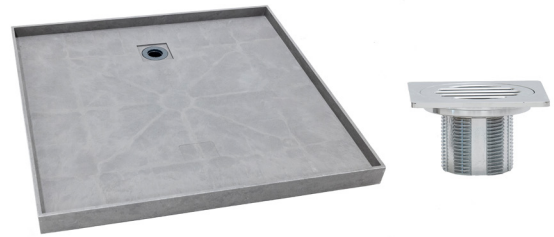

Posh Solus Tile Over Shower Tray with Rear Stainless Steel Square Floor Waste 1200mm x 900mm

9512237

SPECIFICATIONS

Recommended Use	Domestic, Hotel & Commercial
Shower Base Colour	Grey
Shower Base Material	SMC
Shower Grate Material	Stainless Steel (316 Grade)
Waste Position	Centre Rear
Shower Base Waste Size	50 mm
Weight of Shower Base	22 kg
Usage	Corner & Alcove Install

WARRANTY

Warranty - Domestic Use	10 Years
Spare Parts & Labour	12 Months

Please refer to Warranty Page for full Terms and Conditions

Dimensions are nominal measurements only.

CLEANING RECOMMENDATIONS:

We recommend the use of soapy water or approved cleaners. This product should not be cleaned with abrasive materials. Damage caused by any improper treatment is not covered by the product warranty. Refer to Warranty Conditions

Disclaimer: Products in this specification manual must by regulation be installed by licensed and registered trade people. The manufacturer/distributor reserves the right to vary specifications or delete models from their range without prior notification. Dimensions are nominal measurements only. Dimensions and set-outs listed are correct at time of publication however the manufacturer/distributor takes no responsibility for printing errors.

Published 31/07/2023

To see the complete Posh range go to www.reece.com.au