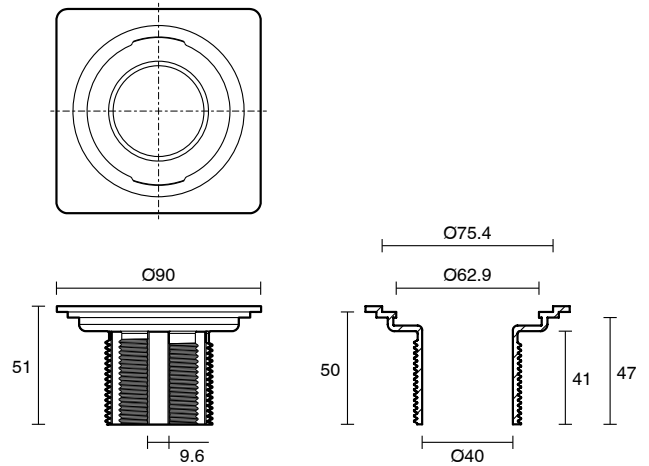

Posh Solus Tile Over Shower Tray with Rear Stainless Steel Square Floor Waste 1200mm x 900mm

9512237

SPECIFICATIONS

Recommended Use	Domestic, Hotel & Commercial
Shower Base Colour	Grey
Shower Base Material	SMC
Shower Grate Material	Stainless Steel (316 Grade)
Waste Position	Centre Rear
Shower Base Waste Size	50 mm
Weight of Shower Base	22 kg
Usage	Corner & Alcove Install

WARRANTY

Warranty - Domestic Use	10 Years
Spare Parts & Labour	12 Months

Please refer to Warranty Page for full Terms and Conditions

Dimensions are nominal measurements only.

CLEANING RECOMMENDATIONS:

We recommend the use of soapy water or approved cleaners. This product should not be cleaned with abrasive materials. Damage caused by any improper treatment is not covered by the product warranty. Refer to Warranty Conditions

Disclaimer: Products in this specification manual must by regulation be installed by licensed and registered trade people. The manufacturer/distributor reserves the right to vary specifications or delete models from their range without prior notification. Dimensions are nominal measurements only. Dimensions and set-outs listed are correct at time of publication however the manufacturer/distributor takes no responsibility for printing errors.

Published 31/07/2023

To see the complete Posh range go to www.reece.com.au