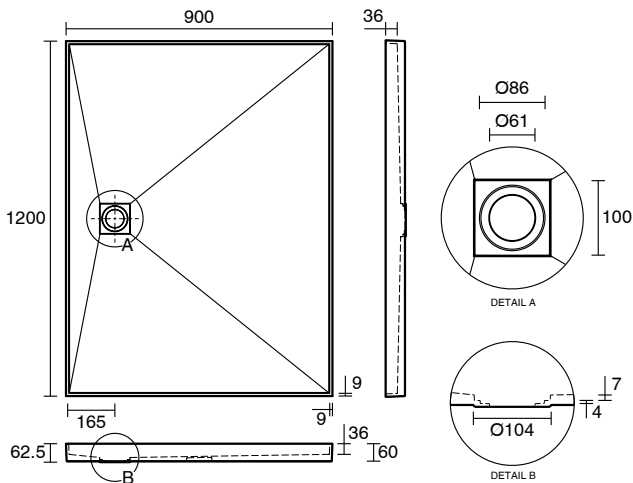

Posh Solus Tile Over Shower Tray with Rear Stainless Steel Square Floor Waste 1200mm x 900mm

9512237

SPECIFICATIONS

Recommended Use	Domestic, Hotel & Commercial
Shower Base Colour	Grey
Shower Base Material	SMC
Shower Grate Material	Stainless Steel (316 Grade)
Waste Position	Centre Rear
Shower Base Waste Size	50 mm
Weight of Shower Base	22 kg
Usage	Corner & Alcove Install

WARRANTY

Warranty - Domestic Use	10 Years
Spare Parts & Labour	12 Months

Please refer to Warranty Page for full Terms and Conditions

Dimensions are nominal measurements only.

CLEANING RECOMMENDATIONS:

We recommend the use of soapy water or approved cleaners. This product should not be cleaned with abrasive materials. Damage caused by any improper treatment is not covered by the product warranty. Refer to Warranty Conditions

Disclaimer: Products in this specification manual must by regulation be installed by licensed and registered trade people. The manufacturer/distributor reserves the right to vary specifications or delete models from their range without prior notification. Dimensions are nominal measurements only. Dimensions and set-outs listed are correct at time of publication however the manufacturer/distributor takes no responsibility for printing errors.

Published 31/07/2023

To see the complete Posh range go to www.reece.com.au