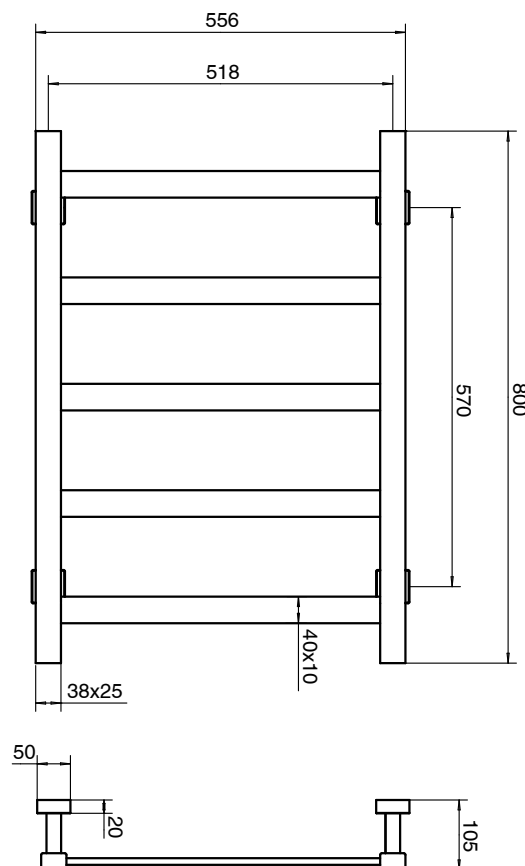

mizu

Mizu Bloc MK2 550 x 800mm Heated Towel Rail Only (Less Transformer) Polished Stainless Steel

9511187

SPECIFICATIONS

Recommended Use	Domestic, Hotel & Commercial
Colour	Stainless Steel
Material	Stainless Steel (304 Grade)
Electrical Connection	Hardwired
Electrical Connection Position	Bottom Right Leg or Top Left Leg
Heating Method	Dry Element
Power Wattage	80 W
Voltage	24 V
IP Rating	IP45

WARRANTY

Warranty - Domestic Use	7 Years
Spare Parts & Labour	12 Months

Please refer to Warranty Page for full Terms and Conditions

Dimensions are nominal measurements only.

CLEANING RECOMMENDATIONS:

We recommend the use of a soft dry cloth. This product should not be cleaned with abrasive materials or cleaning agents. Damage caused by improper treatment is not covered by the product warranty - refer to warranty conditions.

Disclaimer: Products in this specification manual must by regulation be installed by licensed and registered trade people. The manufacturer/distributor reserves the right to vary specifications or delete models from their range without prior notification. Dimensions are nominal measurements only. Dimensions and set-outs listed are correct at time of publication however the manufacturer/distributor takes no responsibility for printing errors.

Published 28/02/2022

To see the complete Mizu range go to www.reece.com.au/bathrooms