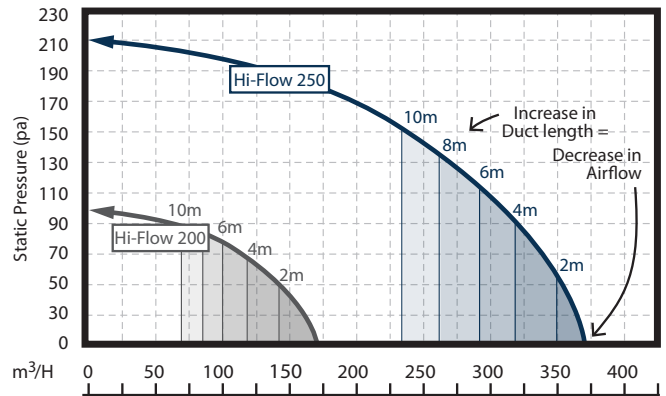

KADO

Kado Lux HiFlow 250 Exhaust Fan Square Matte White

2020342

SPECIFICATIONS

Recommended Use	Domestic, Hotel & Commercial
Material	ABS Plastic/Stainless Steel
Weight	3.4 kg
Exhaust	50w Side Ducted
Air Extraction	378 m³/h
Air Outlet Size	150 mm
Cutout Size	300mm Round
Min Install Depth	220 mm
Electrical Connection	Plug in (plug & lead included)
IP Rating	IPX4

WARRANTY

Warranty - Domestic Use	7 Years
Spare Parts & Labour	24 Months

Please refer to Warranty Page for full Terms and Conditions

*Airbus airflow data may vary depending on style of fascia used.

Dimensions are nominal measurements only.

CLEANING RECOMMENDATIONS:

We recommend the use of soapy water or approved cleaners. This product should not be cleaned with abrasive materials. Damage caused by any improper treatment is not covered by the product warranty. Refer to Warranty Conditions

Disclaimer: Products in this specification manual must by regulation be installed by licensed and registered trade people. The manufacturer/distributor reserves the right to vary specifications or delete models from their range without prior notification. Dimensions are nominal measurements only. Dimensions and set-outs listed are correct at time of publication however the manufacturer/distributor takes no responsibility for printing errors.

Published 04/08/2021

To see the complete Kado range go to www.reece.com.au/bathrooms