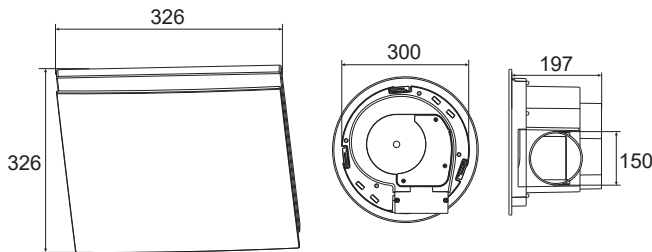

KADO

Kado Lux HiFlow 250 Exhaust Fan Square Matte White

2020342

SPECIFICATIONS

Recommended Use	Domestic, Hotel & Commercial
Material	ABS Plastic/Stainless Steel
Weight	3.4 kg
Exhaust	50w Side Ducted
Air Extraction	378 m³/h
Air Outlet Size	150 mm
Cutout Size	300mm Round
Min Install Depth	220 mm
Electrical Connection	Plug in (plug & lead included)
IP Rating	IPX4

WARRANTY

Warranty - Domestic Use	7 Years
Spare Parts & Labour	24 Months

Please refer to Warranty Page for full Terms and Conditions

*Airbus airflow data may vary depending on style of fascia used.

Dimensions are nominal measurements only.

CLEANING RECOMMENDATIONS:

We recommend the use of soapy water or approved cleaners. This product should not be cleaned with abrasive materials. Damage caused by any improper treatment is not covered by the product warranty. Refer to Warranty Conditions

Disclaimer: Products in this specification manual must by regulation be installed by licensed and registered trade people. The manufacturer/distributor reserves the right to vary specifications or delete models from their range without prior notification. Dimensions are nominal measurements only. Dimensions and set-outs listed are correct at time of publication however the manufacturer/distributor takes no responsibility for printing errors.

Published 04/08/2021

To see the complete Kado range go to www.reece.com.au/bathrooms