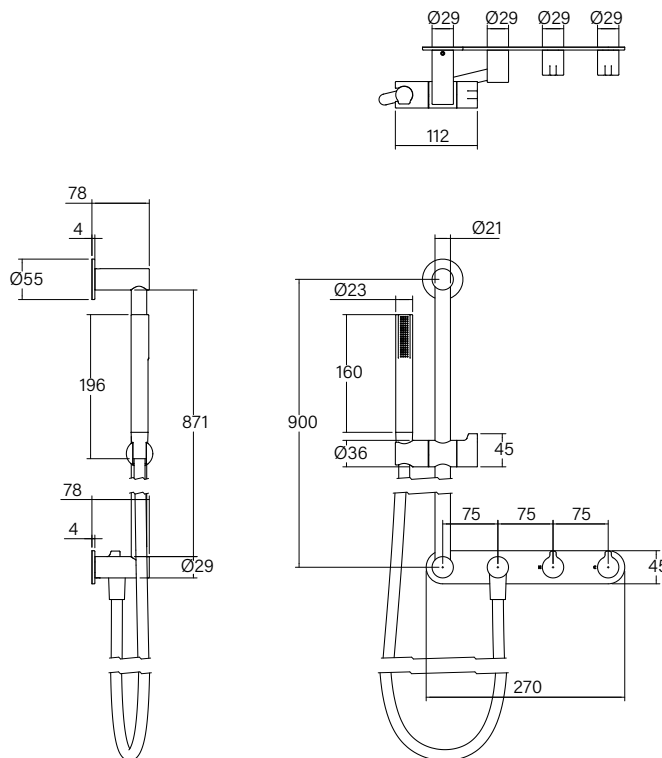

**Faucet Strommen Vara Fin Wall Set with Single Rail Shower Tap System Kit Armada Bronze (3 Star)
Lead Free
40043**

SPECIFICATIONS	
Recommended Use	Domestic; Commercial; Hotel
Colour Finish	Armada Bronze
Primary Material	DR Brass
Recommended Pressure Range	300 - 500 kPa
Max Continuous Working Temperature (deg C)	65
Min Continuous Working Temperature (deg C)	5
Hot Water Unit Suitability	Storage Tank, Continuous Flow
WARRANTY	
Warranty - Domestic Use (Years)	40
Spare Parts & Labour (Years)	10
<i>Please refer to Warranty Page for full Terms and Conditions</i>	

Disclaimer: Products in this specification manual must by regulation be installed by licensed and registered trade people. The manufacturer/distributor reserves the right to vary specifications or delete models from their range without prior notification. Dimensions are nominal measurements only. Dimensions and set-outs listed are correct at time of publication however the manufacturer/distributor takes no responsibility for printing errors.