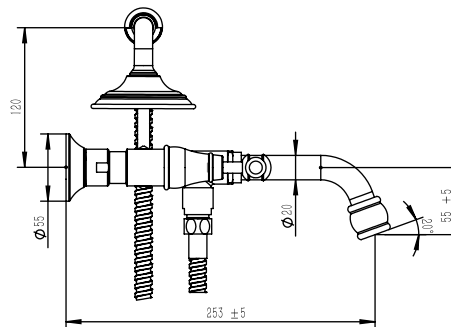

Milli Voir Wall Mounted Telephone Bath Set Lever Brushed Gold (3 Star)

2266226

SPECIFICATIONS	
Recommended Use	Domestic, Hotel & Commercial
Colour	Brushed Gold
Material	DR Brass
Recommended Pressure Range	150 - 500 kPa
Maximum Continuous Working Temperature	80 deg C
Suitable for Storage Tank Hot Water	Yes
Suitable for Continuous Flow Hot Water	Yes
Suitable for Gravity Feed Hot Water	No
WARRANTY	
Warranty - Domestic Use	15 Years
Spare Parts & Labour	12 Months
<i>Please refer to Warranty Page for full Terms and Conditions</i>	

Disclaimer: Products in this specification manual must by regulation be installed by licensed and registered trade people. The manufacturer/distributor reserves the right to vary specifications or delete models from their range without prior notification. Dimensions are nominal measurements only. Dimensions and set-outs listed are correct at time of publication however the manufacturer/distributor takes no responsibility for printing errors.