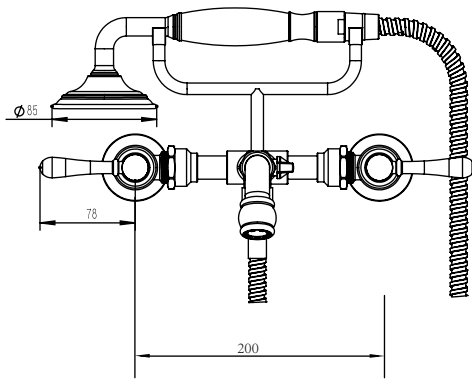

Milli Voir Wall Mounted Telephone Bath Set Lever Brushed Gold (3 Star)

2266226

SPECIFICATIONS	
Recommended Use	Domestic, Hotel & Commercial
Colour	Brushed Gold
Material	DR Brass
Recommended Pressure Range	150 - 500 kPa
Maximum Continuous Working Temperature	80 deg C
Suitable for Storage Tank Hot Water	Yes
Suitable for Continuous Flow Hot Water	Yes
Suitable for Gravity Feed Hot Water	No
WARRANTY	
Warranty - Domestic Use	15 Years
Spare Parts & Labour	12 Months
<i>Please refer to Warranty Page for full Terms and Conditions</i>	

Disclaimer: Products in this specification manual must by regulation be installed by licensed and registered trade people. The manufacturer/distributor reserves the right to vary specifications or delete models from their range without prior notification. Dimensions are nominal measurements only. Dimensions and set-outs listed are correct at time of publication however the manufacturer/distributor takes no responsibility for printing errors.