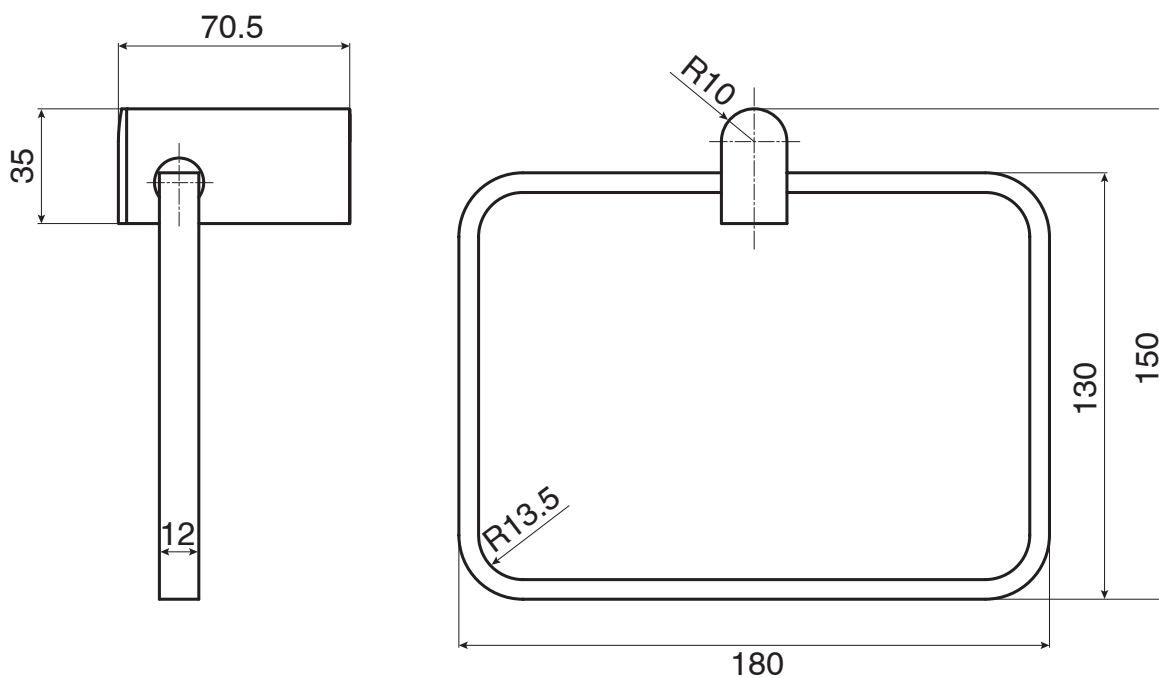

WARRANTY

Domestic Use Replacement Only 10 Years

Please refer to Warranty Page for full Terms and Conditions