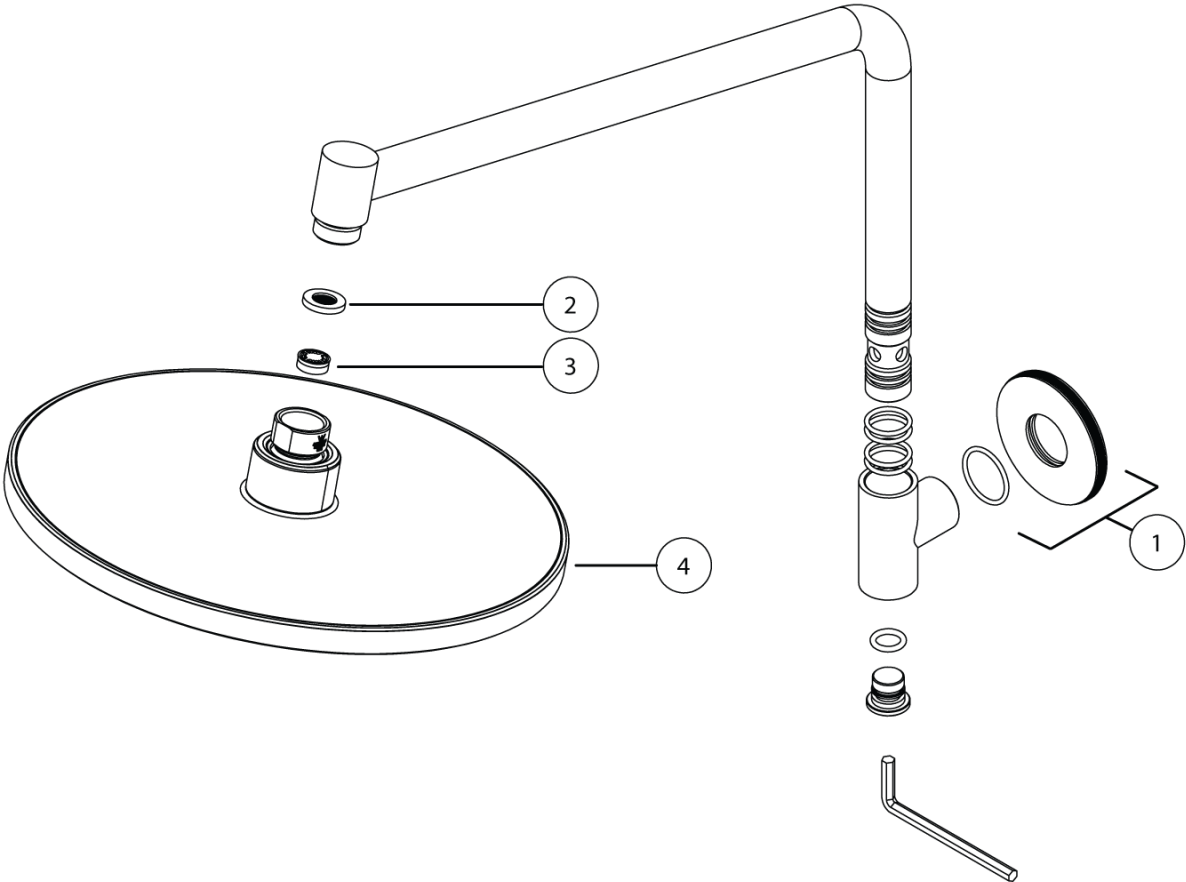

**Milli Marq Edit Overhead Shower with Arm 250mm Chrome (3 Star)**

21954

No.	Description	Code
1.	Milli Marq Edit Hi Shower Arm Backplate Assy	30058
2.	Washer Mess Rubber 19mm OD x 2.6mm	30149
3.	G-NT 9 L/M Orange	58.7409.100
4.	Milli Marq Edit Shower Rose	412-5000