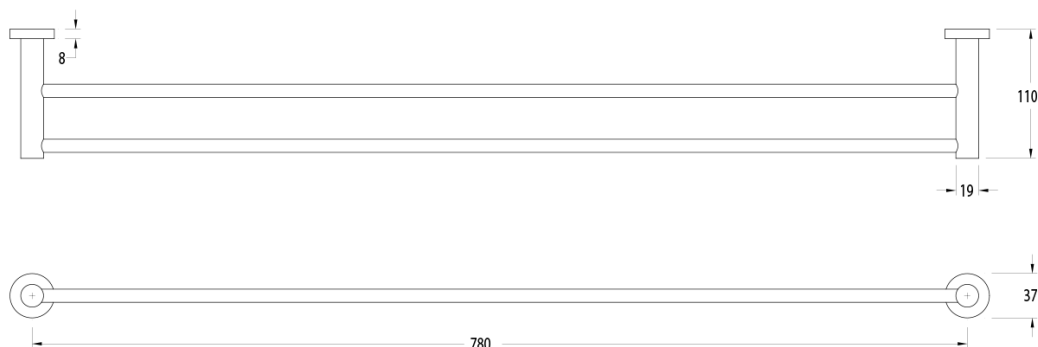

## Sussex Pure Double Towel Rail 780mm PVD Brushed Bronze

9511108

Dimensions are nominal measurements only.