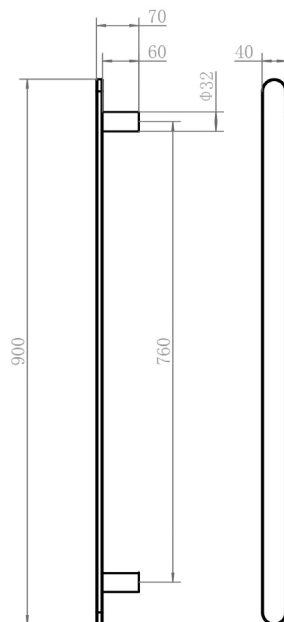

## Mizu Soothe Vertical Heated Towel Rail (Triple Pack) Brushed Stainless Steel

2002798

SPECIFICATIONS	
Recommended Use	Domestic, Hotel & Commercial
Colour	Stainless Steel
Material	Stainless Steel (304 Grade)
Electrical Connection	Hardwired
Electrical Connection Position	Optional Top or Bottom
Heating Method	Dry Element
Power Wattage	20 W
Voltage	12V AC 50/60Hz
IP Rating	IP45
WARRANTY	
Warranty - Domestic Use	7 Years
Spare Parts & Labour	12 Months
<i>Please refer to Warranty Page for full Terms and Conditions</i>	

Dimensions are nominal measurements only.

**Disclaimer:** Products in this specification manual must by regulation be installed by licensed and registered trade people. The manufacturer/distributor reserves the right to vary specifications or delete models from their range without prior notification. Dimensions are nominal measurements only. Dimensions and set-outs listed are correct at time of publication however the manufacturer/distributor takes no responsibility for printing errors.