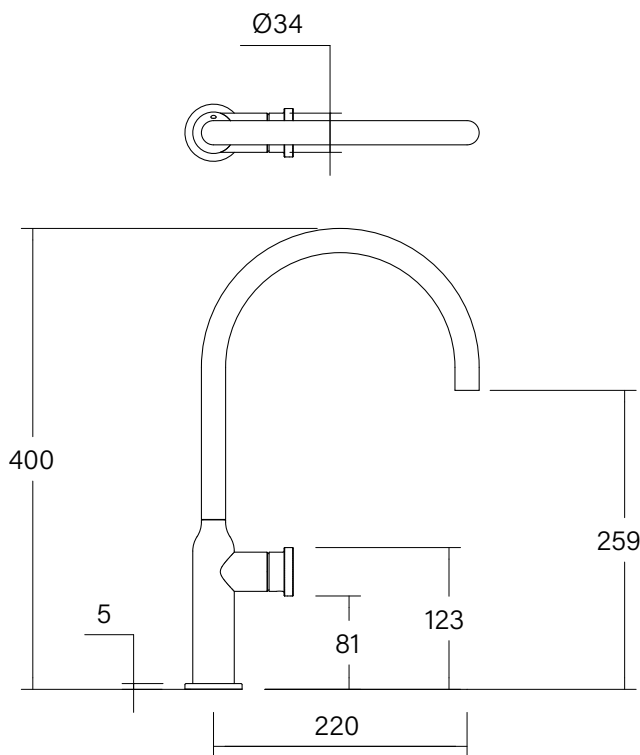

### Faucet Strommen Vara Disc Gooseneck Sink Mixer Tap Brushed Graphite (4 star) Lead Free

40422

SPECIFICATIONS	
Recommended Use	Domestic; Commercial; Hotel
Colour Finish	Brushed Graphite
Primary Material	DR Brass
Recommended Pressure Range	300 - 500 kPa
Max Continuous Working Temperature (deg C)	65
Min Continuous Working Temperature (deg C)	5
Hot Water Unit Suitability	Storage Tank, Continuous Flow
WARRANTY	
Warranty - Domestic Use (Years)	40
Spare Parts & Labour (Years)	10
<i>Please refer to Warranty Page for full Terms and Conditions</i>	

Dimensions are nominal measurements only.