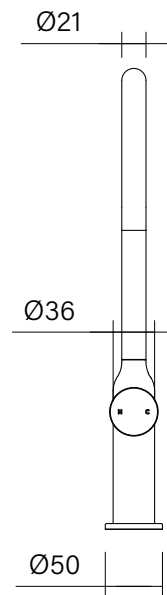

### Faucet Strommen Vara Disc Gooseneck Sink Mixer Tap Brushed Graphite (4 star) Lead Free

40422

SPECIFICATIONS	
Recommended Use	Domestic; Commercial; Hotel
Colour Finish	Brushed Graphite
Primary Material	DR Brass
Recommended Pressure Range	300 - 500 kPa
Max Continuous Working Temperature (deg C)	65
Min Continuous Working Temperature (deg C)	5
Hot Water Unit Suitability	Storage Tank, Continuous Flow
WARRANTY	
Warranty - Domestic Use (Years)	40
Spare Parts & Labour (Years)	10
<i>Please refer to Warranty Page for full Terms and Conditions</i>	

Dimensions are nominal measurements only.