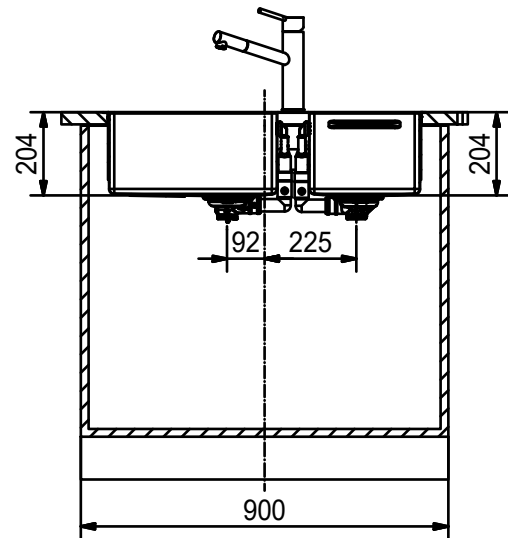

Dimensions are nominal measurements only.

CLEANING RECOMMENDATIONS:

We recommend the use of soapy water or approved cleaners. This product should not be cleaned with abrasive materials. Damage caused by any improper treatment is not covered by the product warranty. Refer to Warranty Conditions

Disclaimer: Products in this specification manual must by regulation be installed by licensed and registered trade people. The manufacturer/distributor reserves the right to vary specifications or delete models from their range without prior notification. Dimensions are nominal measurements only. Dimensions and set-outs listed are correct at time of publication however the manufacturer/distributor takes no responsibility for printing errors.

Published 01/10/2020

To see the complete Franke range go to www.reece.com.au