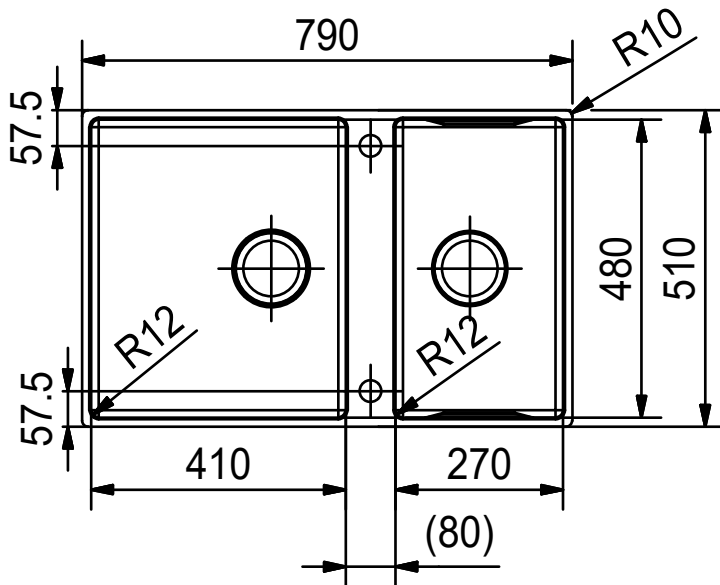

Dimensions are nominal measurements only.

CLEANING RECOMMENDATIONS:

We recommend the use of soapy water or approved cleaners. This product should not be cleaned with abrasive materials. Damage caused by any improper treatment is not covered by the product warranty. Refer to Warranty Conditions

Disclaimer: Products in this specification manual must by regulation be installed by licensed and registered trade people. The manufacturer/distributor reserves the right to vary specifications or delete models from their range without prior notification. Dimensions are nominal measurements only. Dimensions and set-outs listed are correct at time of publication however the manufacturer/distributor takes no responsibility for printing errors.

Published 01/10/2020

To see the complete Franke range go to www.reece.com.au