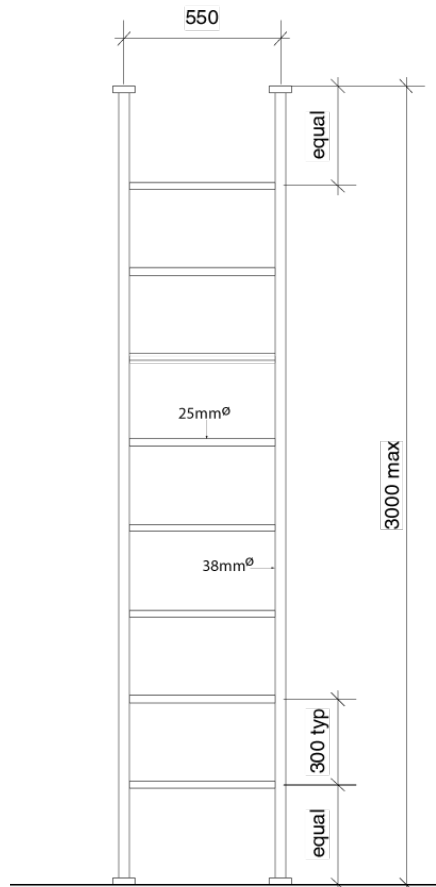

# Milli Pure Heated Towel Rail Floor to Ceiling (Hardwired Floor Cable Entry) 550mm Chrome

SPECIFICATIONS	
Recommended Use	Domestic, Hotel & Commercial
Material	Copper Tube with Brass Fittings
Colour Variations	Matte Black
Height	Made to Specification- Max 3000mm
Electrical Connection	Hardwired Only
Power Entry	Floor - Left or Right (Ceiling Option available)
Heating Method	Water Filled
Voltage	240V
Wattage	200 watts
IP Rating	IPX5
Standard	AS/NZS:3350
WARRANTY	
Warranty - Domestic Use	7 Years
Heating Elements	3 Years
Spare Parts & Labour	12 Months
<i>Please refer to Warranty Page for full Terms and Conditions</i>	

To see the complete Milli range go to [www.reece.com.au/bathrooms](http://www.reece.com.au/bathrooms)

Dimensions are nominal measurements only.

**Disclaimer:** Products in this specification manual must by regulation be installed by licensed and registered trade people. The manufacturer/distributor reserves the right to vary specifications or delete models from their range without prior notification. Dimensions are nominal measurements only. Dimensions and set-outs listed are correct at time of publication however the manufacturer/distributor takes no responsibility for printing errors.