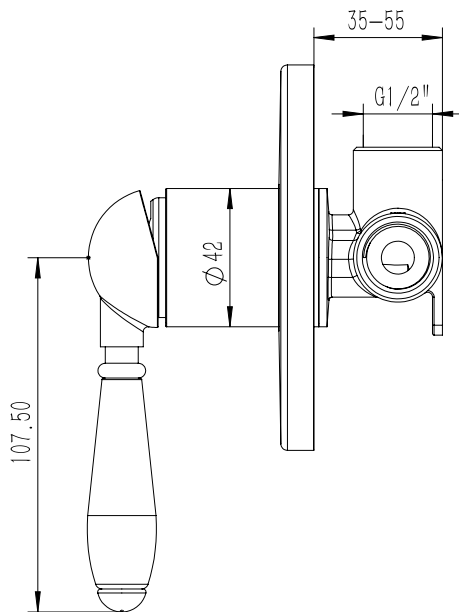

Milli

Milli Voir Shower / Bath Mixer Chrome with Porcelain Handles

2265282

SPECIFICATIONS

Recommended Use	Domestic, hotel and commercial
Colour	Chrome
Material	DR Brass
Recommended Pressure Range	150 - 500 kPa
Max Continuous Working Pressure	500 kPa
Max Continuous Working Temperature	80 deg C
Suitable for Storage Tank Hot Water	Yes
Suitable for Continuous Flow Hot Water	Yes
Suitable for Gravity Feed Hot Water	No

WARRANTY

Warranty - Domestic Use	15 Years
Spare Parts & Labour	12 Months

Please refer to Warranty Page for full Terms and Conditions

Dimensions are nominal measurements only.

CLEANING RECOMMENDATIONS:

We recommend the use of soapy water or approved cleaners. This product should not be cleaned with abrasive materials. Damage caused by any improper treatment is not covered by the product warranty. Refer to Warranty Conditions

Disclaimer: Products in this specification manual must by regulation be installed by licensed and registered trade people. The manufacturer/distributor reserves the right to vary specifications or delete models from their range without prior notification. Dimensions are nominal measurements only. Dimensions and set-outs listed are correct at time of publication however the manufacturer/distributor takes no responsibility for printing errors.

Published 01/06/2020

To see the complete Milli range go to www.reece.com.au