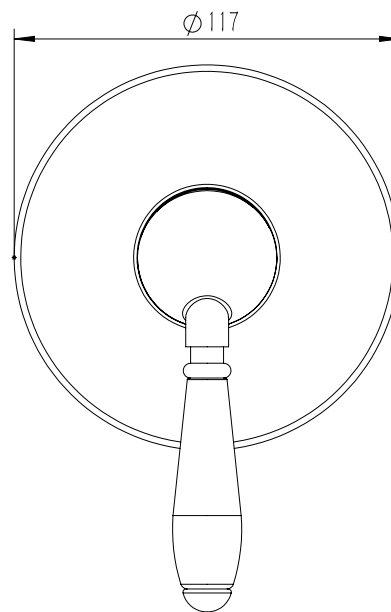

Milli

Milli Voir Shower / Bath Mixer Chrome with Porcelain Handles

2265282

SPECIFICATIONS

Recommended Use	Domestic, hotel and commercial
Colour	Chrome
Material	DR Brass
Recommended Pressure Range	150 - 500 kPa
Max Continuous Working Pressure	500 kPa
Max Continuous Working Temperature	80 deg C
Suitable for Storage Tank Hot Water	Yes
Suitable for Continuous Flow Hot Water	Yes
Suitable for Gravity Feed Hot Water	No

WARRANTY

Warranty - Domestic Use	15 Years
Spare Parts & Labour	12 Months

Please refer to Warranty Page for full Terms and Conditions

Dimensions are nominal measurements only.

CLEANING RECOMMENDATIONS:

We recommend the use of soapy water or approved cleaners. This product should not be cleaned with abrasive materials. Damage caused by any improper treatment is not covered by the product warranty. Refer to Warranty Conditions

Disclaimer: Products in this specification manual must by regulation be installed by licensed and registered trade people. The manufacturer/distributor reserves the right to vary specifications or delete models from their range without prior notification. Dimensions are nominal measurements only. Dimensions and set-outs listed are correct at time of publication however the manufacturer/distributor takes no responsibility for printing errors.

Published 01/06/2020

To see the complete Milli range go to www.reece.com.au