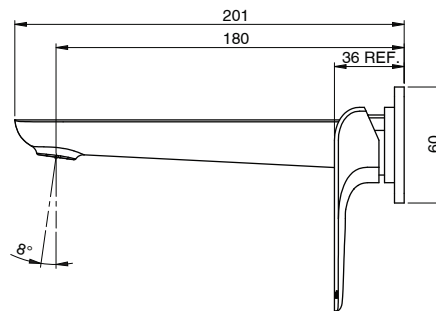

Milli Glance Wall Bath Mixer Tap Set 180mm Brushed Nickel

2285963

SPECIFICATIONS

Recommended Use	Domestic, Hotel & Commercial
Colour	Brushed Nickel
Finish	Brushed
Material	DR Brass
Recommended Pressure Range	150 - 500 kPa
Maximum Continuous Working Temperature	65 deg C
Suitable for Storage Tank Hot Water	Yes
Suitable for Continuous Flow Hot Water	Yes
Suitable for Gravity Feed Hot Water	No

WARRANTY

Warranty - Domestic Use	15 Years
Spare Parts & Labour	12 Months

Please refer to Warranty Page for full Terms and Conditions

Dimensions are nominal measurements only.

CLEANING RECOMMENDATIONS:

We recommend the use of soapy water or approved cleaners. This product should not be cleaned with abrasive materials. Damage caused by any improper treatment is not covered by the product warranty. Refer to Warranty Conditions

Disclaimer: Products in this specification manual must by regulation be installed by licensed and registered trade people. The manufacturer/distributor reserves the right to vary specifications or delete models from their range without prior notification. Dimensions are nominal measurements only. Dimensions and set-outs listed are correct at time of publication however the manufacturer/distributor takes no responsibility for printing errors.

Published 13/07/2022

To see the complete Milli range go to www.reece.com.au