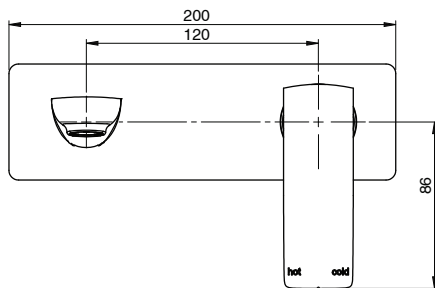

Dimensions are nominal measurements only.

CLEANING RECOMMENDATIONS:

We recommend the use of soapy water or approved cleaners. This product should not be cleaned with abrasive materials. Damage caused by any improper treatment is not covered by the product warranty. Refer to Warranty Conditions

Disclaimer: Products in this specification manual must by regulation be installed by licensed and registered trade people. The manufacturer/distributor reserves the right to vary specifications or delete models from their range without prior notification. Dimensions are nominal measurements only. Dimensions and set-outs listed are correct at time of publication however the manufacturer/distributor takes no responsibility for printing errors.

Published 13/07/2022

To see the complete Milli range go to www.reece.com.au