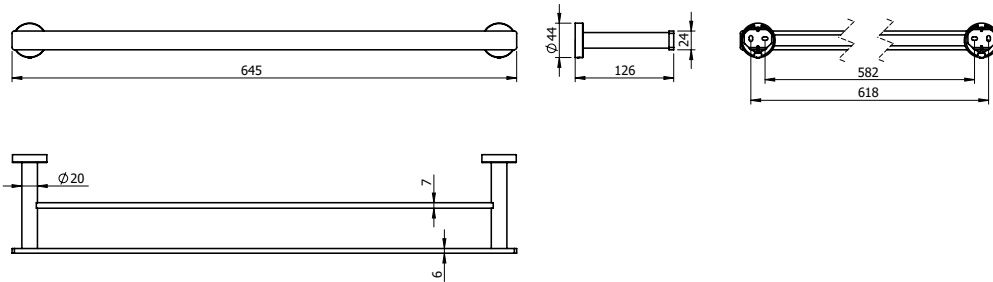

Milli Marle Edit Double Towel Rail 600mm Matte Black

9511284

SPECIFICATIONS

Recommended Use	Domestic, Hotel & Commercial
Colour	Matte Black
Material	Aluminium

WARRANTY

Replacement Only - Domestic Use 15 Years

Please refer to Warranty Page for full Terms and Conditions

Dimensions are nominal measurements only.

CLEANING RECOMMENDATIONS:

We recommend the use of soapy water or approved cleaners. This product should not be cleaned with abrasive materials. Damage caused by any improper treatment is not covered by the product warranty. Refer to Warranty Conditions

Disclaimer: Products in this specification manual must by regulation be installed by licensed and registered trade people. The manufacturer/distributor reserves the right to vary specifications or delete models from their range without prior notification. Dimensions are nominal measurements only. Dimensions and set-outs listed are correct at time of publication however the manufacturer/distributor takes no responsibility for printing errors.

Published 25/03/2022

To see the complete Milli range go to
www.reece.com.au