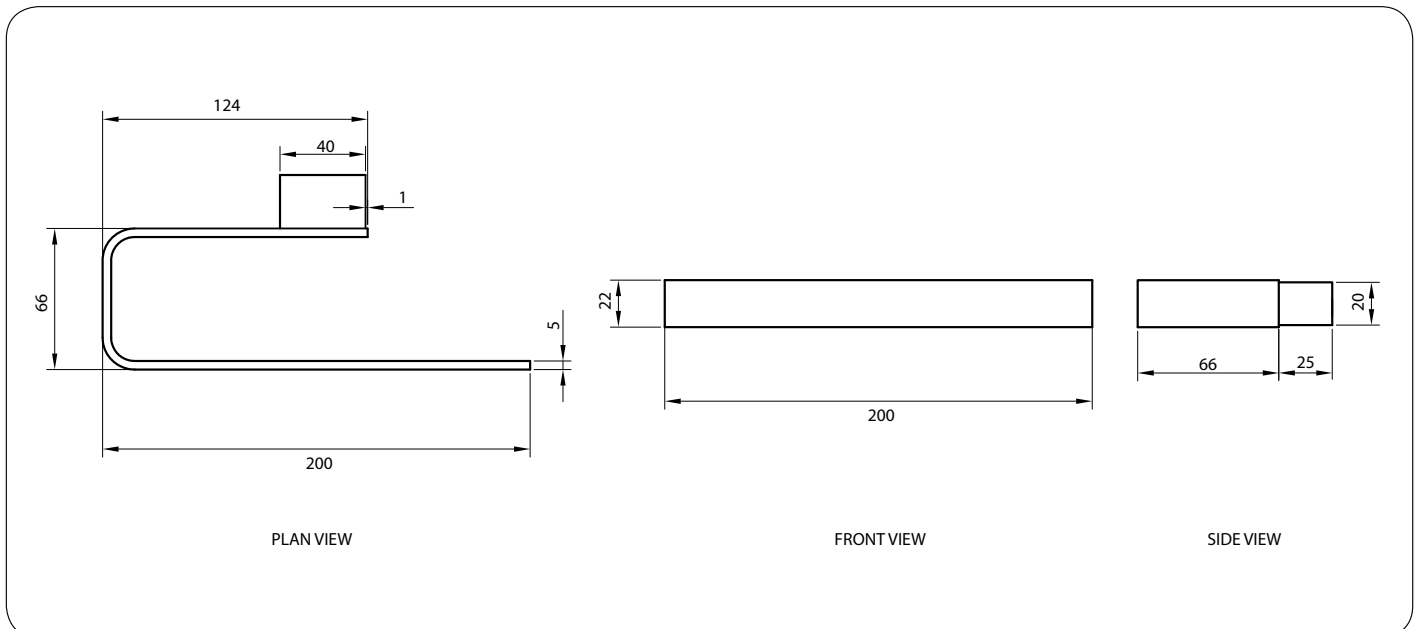

### Available Model

RBA1643-103

äska Towel Loop

**Important:** Installation instructions and current rough-in details should be furnished with each fixture. Do not rough in without certified dimensions. Dimensions are subject to manufacturer's tolerance of +/-10mm.

### äska Robe Hook

20mm[W] x 65mm[H] x  
30mm[D]

**RBA1643-100**

### ända Soap Dish

110mm[W] x 38mm[H] x  
110mm[D]

**RBA1622-101**

### äska Towel Rail #2

600mm[W] x 22mm[H] x  
100mm[D]

**RBA1643-114**