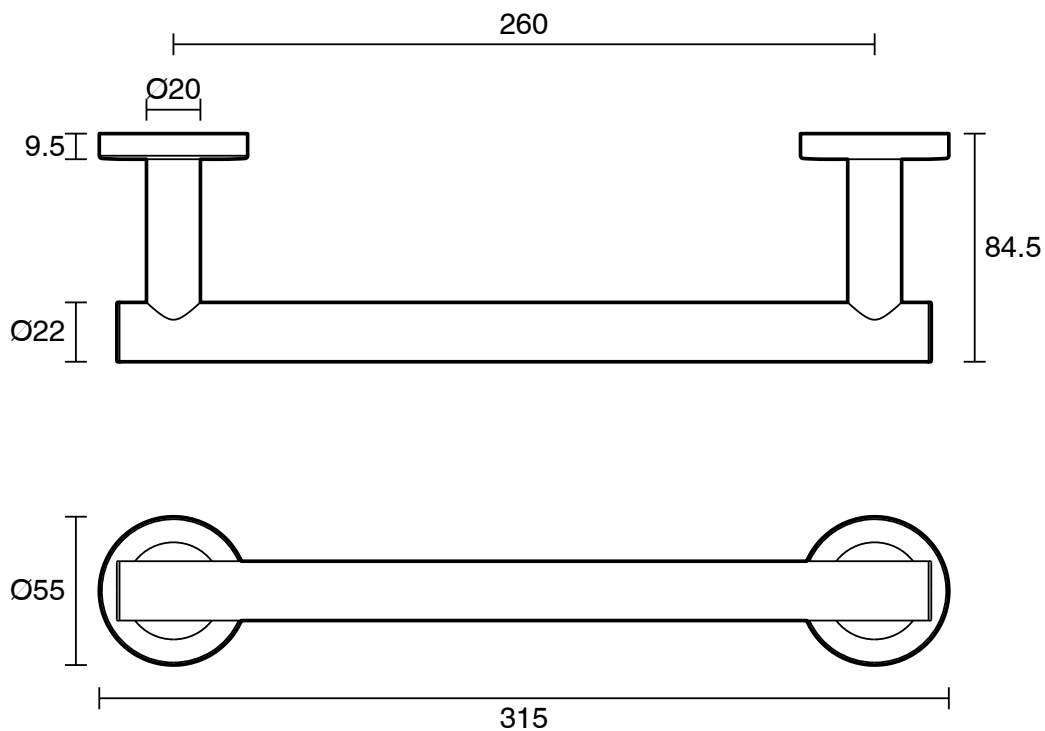

Roca Ona Single Towel Rail 300mm Brushed Nickel

15070

SPECIFICATIONS

Recommended Use	Domestic;Commercial;Hotel
Colour Category	Nickel
Colour Finish	Brushed Nickel
Primary Material	Brass

WARRANTY

Replacement Only - Domestic Use 15

Parts Replacement Only 1

Please refer to Warranty Page for full Terms and Conditions

Dimensions are nominal measurements only.

CLEANING RECOMMENDATIONS:

We recommend the use of soapy water or approved cleaners. This product should not be cleaned with abrasive materials. Damage caused by any improper treatment is not covered by the product warranty. Refer to Warranty Conditions

Disclaimer: Products in this specification manual must by regulation be installed by licensed and registered trade people. The manufacturer/distributor reserves the right to vary specifications or delete models from their range without prior notification. Dimensions are nominal measurements only. Dimensions and set-outs listed are correct at time of publication however the manufacturer/distributor takes no responsibility for printing errors.

Published 11/11/2024

To see the complete Roca range go to
www.reece.com.au