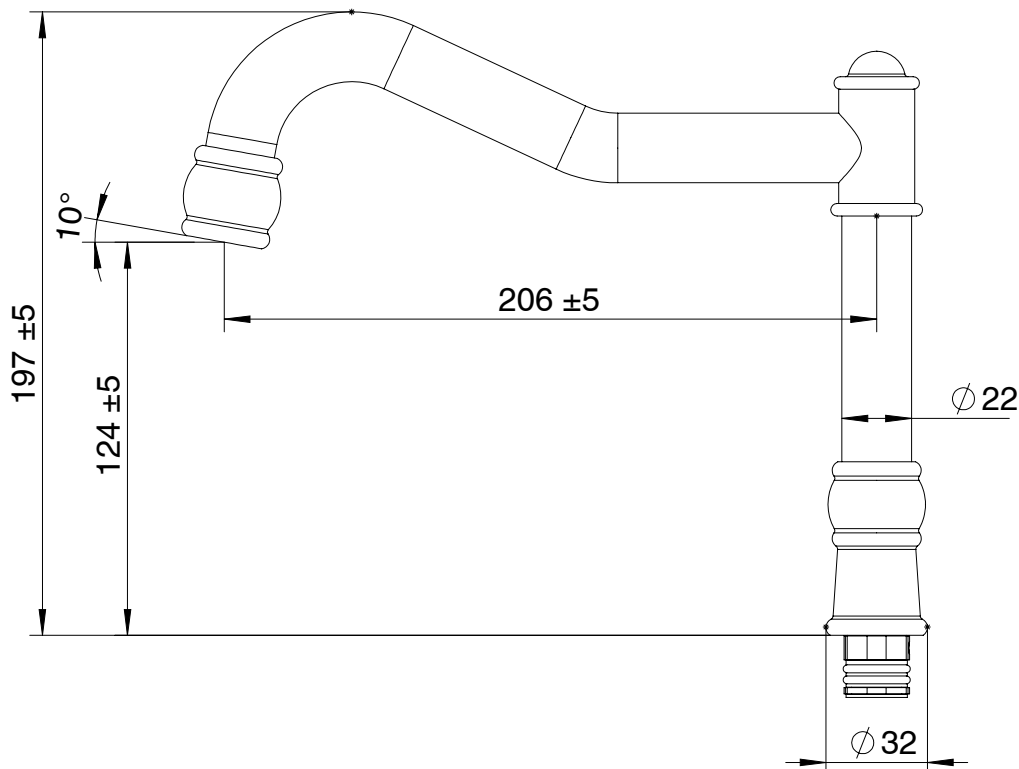

Milli Voir Hob English Sink / Spa Outlet Only Matte Black (4 Star)

2264527

SPECIFICATIONS

Recommended Use	Domestic, hotel and commercial
Colour	Matte Black
Material	DR Brass
Recommended Pressure Range	150 - 500 kPa
Max Continuous Working Pressure	500 kPa
Max Continuous Working Temperature	80 deg C
Suitable for Storage Tank Hot Water	Yes
Suitable for Continuous Flow Hot Water	Yes
Suitable for Gravity Feed Hot Water	No

WARRANTY

Warranty - Domestic Use	15 Years
Spare Parts & Labour	12 Months

Please refer to Warranty Page for full Terms and Conditions

Dimensions are nominal measurements only.

CLEANING RECOMMENDATIONS:

We recommend the use of soapy water or approved cleaners. This product should not be cleaned with abrasive materials. Damage caused by any improper treatment is not covered by the product warranty. Refer to Warranty Conditions

Disclaimer: Products in this specification manual must by regulation be installed by licensed and registered trade people. The manufacturer/distributor reserves the right to vary specifications or delete models from their range without prior notification. Dimensions are nominal measurements only. Dimensions and set-outs listed are correct at time of publication however the manufacturer/distributor takes no responsibility for printing errors.

Published 01/06/2020

To see the complete Milli range go to www.reece.com.au