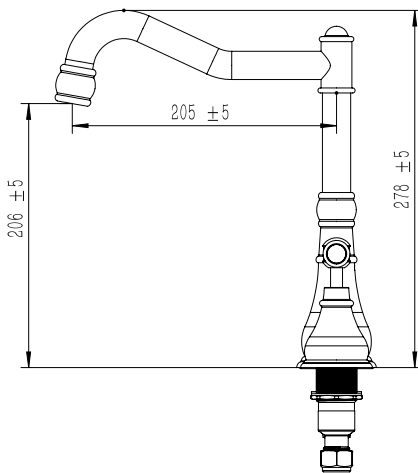

Milli Voir Hob English Kitchen / Spa Set Lever Handle with Porcelain Handles Chrome (4 Star)

2265308

SPECIFICATIONS

Recommended Use	Domestic, hotel and commercial
Colour	Chrome
Material	DR Brass
Recommended Pressure Range	150 - 500 kPa
Max Continuous Working Pressure	500 kPa
Max Continuous Working Temperature	80 deg C
Suitable for Storage Tank Hot Water	Yes
Suitable for Continuous Flow Hot Water	Yes
Suitable for Gravity Feed Hot Water	No

WARRANTY

Warranty - Domestic Use	15 Years
Spare Parts & Labour	12 Months

Please refer to Warranty Page for full Terms and Conditions

Dimensions are nominal measurements only.

CLEANING RECOMMENDATIONS:

We recommend the use of soapy water or approved cleaners. This product should not be cleaned with abrasive materials. Damage caused by any improper treatment is not covered by the product warranty. Refer to Warranty Conditions

Disclaimer: Products in this specification manual must by regulation be installed by licensed and registered trade people. The manufacturer/distributor reserves the right to vary specifications or delete models from their range without prior notification. Dimensions are nominal measurements only. Dimensions and set-outs listed are correct at time of publication however the manufacturer/distributor takes no responsibility for printing errors.

Published 01/06/2020

To see the complete Milli range go to www.reece.com.au