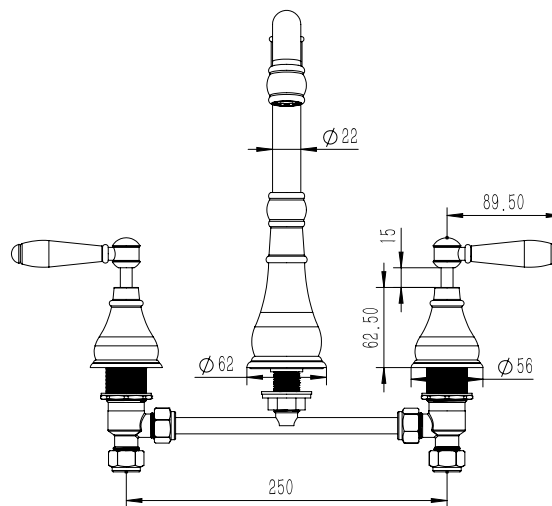

Milli Voir Hob English Kitchen / Spa Set Lever Handle with Porcelain Handles Chrome (4 Star)

2265308

SPECIFICATIONS

Recommended Use	Domestic, hotel and commercial
Colour	Chrome
Material	DR Brass
Recommended Pressure Range	150 - 500 kPa
Max Continuous Working Pressure	500 kPa
Max Continuous Working Temperature	80 deg C
Suitable for Storage Tank Hot Water	Yes
Suitable for Continuous Flow Hot Water	Yes
Suitable for Gravity Feed Hot Water	No

WARRANTY

Warranty - Domestic Use	15 Years
Spare Parts & Labour	12 Months

Please refer to Warranty Page for full Terms and Conditions

Dimensions are nominal measurements only.

CLEANING RECOMMENDATIONS:

We recommend the use of soapy water or approved cleaners. This product should not be cleaned with abrasive materials. Damage caused by any improper treatment is not covered by the product warranty. Refer to Warranty Conditions

Disclaimer: Products in this specification manual must by regulation be installed by licensed and registered trade people. The manufacturer/distributor reserves the right to vary specifications or delete models from their range without prior notification. Dimensions are nominal measurements only. Dimensions and set-outs listed are correct at time of publication however the manufacturer/distributor takes no responsibility for printing errors.

Published 01/06/2020

To see the complete Milli range go to www.reece.com.au