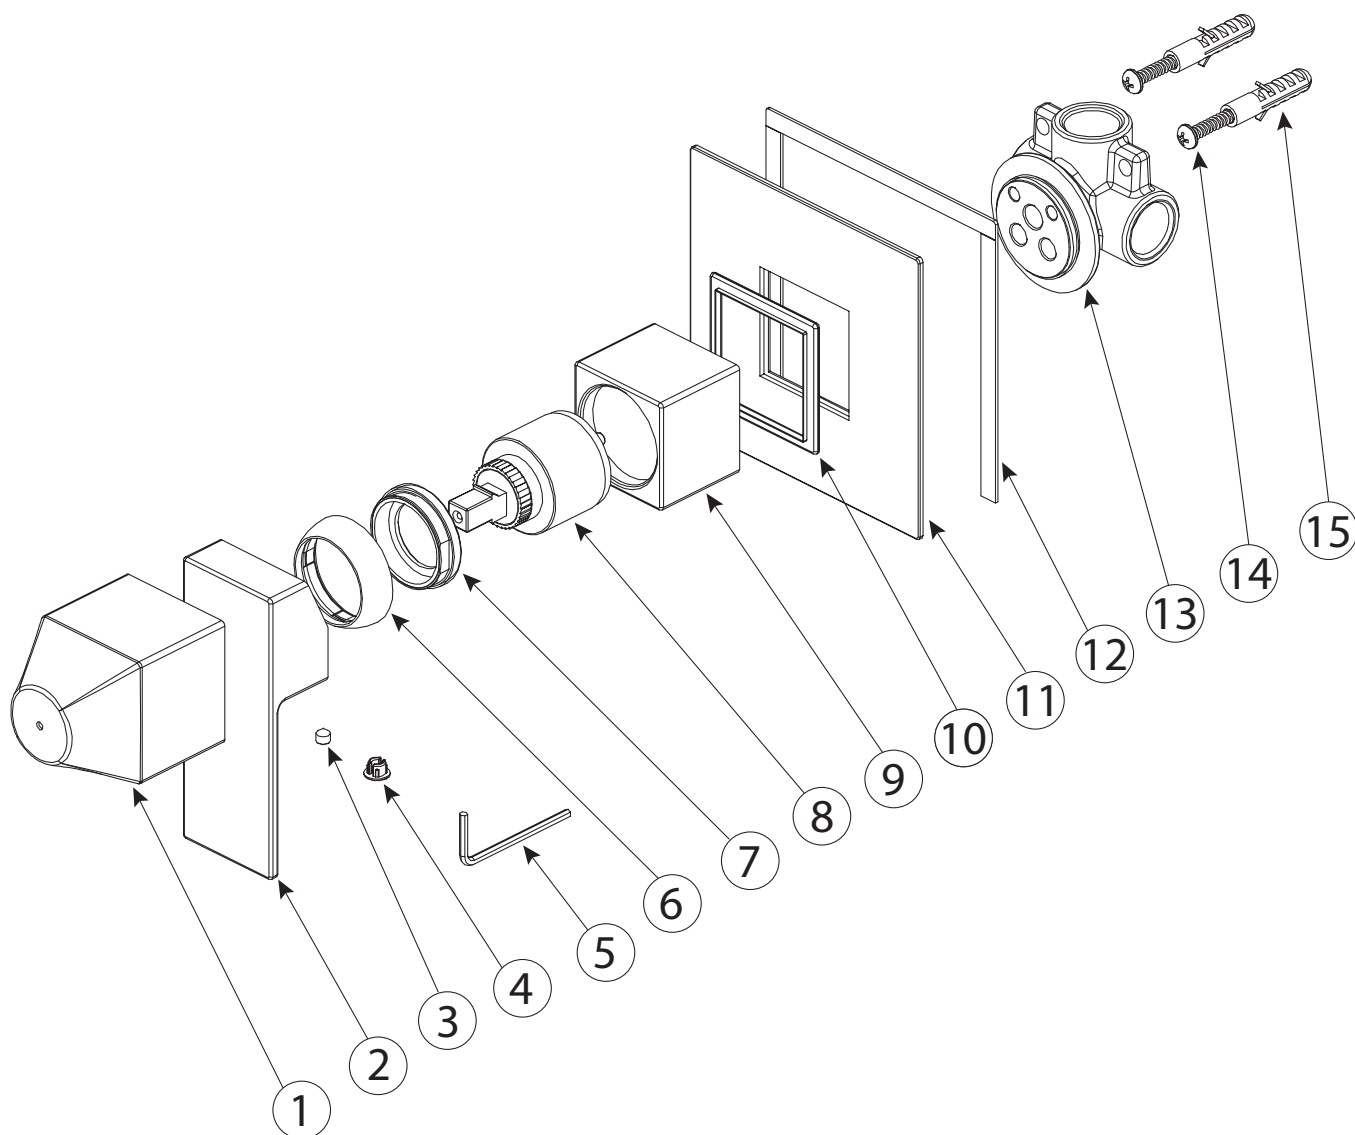

m i z u

Mizu Bloc MK2 Shower Mixer Chrome

Number	Part	Number	Part
1	Protective Tile Cover	9	Cartridge Sleeve
2-4	Handle Complete	10	Seal
5	Allen Key	11	Cover Plate
6	Cartridge Dome	12	Foam Seal
7	Cartridge Locknut	13	Mixer Body
8	Cartridge	14	Self Tapping Screw
		15	Nylon Anchor