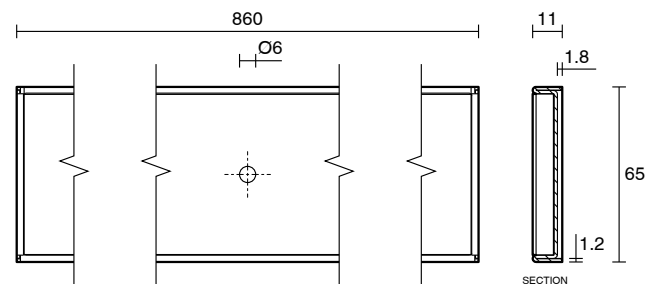

Posh Solus Tile Over Shower Tray with 860mm Long Rear Stainless Steel Tile Insert Channel Suits Tiles up to 8mm (For 2 Wall / Corner Install) 900mm x 900mm

9512244

SPECIFICATIONS

Recommended Use	Domestic, Hotel & Commercial
Shower Base Colour	Grey
Shower Base Material	SMC
Shower Grate Material	Stainless Steel (316 Grade)
Waste Position	Centre Rear
Shower Base Waste Size	50 mm
Weight of Shower Base	20 kg
Usage	Corner Install

WARRANTY

Warranty - Domestic Use	10 Years
Spare Parts & Labour	12 Months

Please refer to Warranty Page for full Terms and Conditions

Dimensions are nominal measurements only.

CLEANING RECOMMENDATIONS:

We recommend the use of soapy water or approved cleaners. This product should not be cleaned with abrasive materials. Damage caused by any improper treatment is not covered by the product warranty. Refer to Warranty Conditions

Disclaimer: Products in this specification manual must by regulation be installed by licensed and registered trade people. The manufacturer/distributor reserves the right to vary specifications or delete models from their range without prior notification. Dimensions are nominal measurements only. Dimensions and set-outs listed are correct at time of publication however the manufacturer/distributor takes no responsibility for printing errors.

Published 31/07/2023

To see the complete Posh range go to
www.reece.com.au