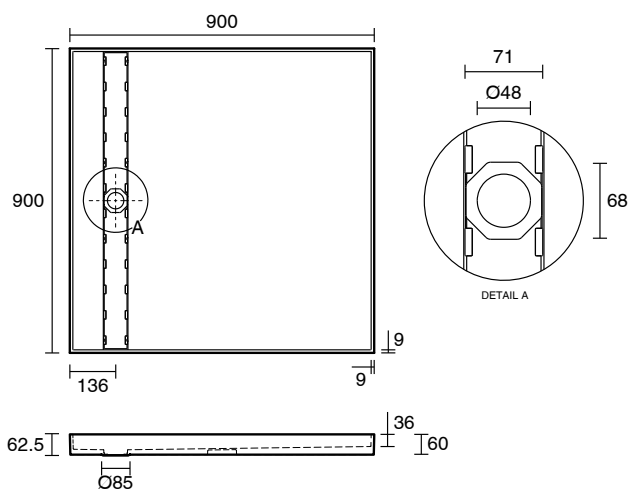

Posh Solus Tile Over Shower Tray with 860mm Long Rear Stainless Steel Tile Insert Channel Suits Tiles up to 8mm (For 2 Wall / Corner Install) 900mm x 900mm

9512244

SPECIFICATIONS

Recommended Use	Domestic, Hotel & Commercial
Shower Base Colour	Grey
Shower Base Material	SMC
Shower Grate Material	Stainless Steel (316 Grade)
Waste Position	Centre Rear
Shower Base Waste Size	50 mm
Weight of Shower Base	20 kg
Usage	Corner Install

WARRANTY

Warranty - Domestic Use	10 Years
Spare Parts & Labour	12 Months

Please refer to Warranty Page for full Terms and Conditions

Dimensions are nominal measurements only.

CLEANING RECOMMENDATIONS:

We recommend the use of soapy water or approved cleaners. This product should not be cleaned with abrasive materials. Damage caused by any improper treatment is not covered by the product warranty. Refer to Warranty Conditions

Disclaimer: Products in this specification manual must by regulation be installed by licensed and registered trade people. The manufacturer/distributor reserves the right to vary specifications or delete models from their range without prior notification. Dimensions are nominal measurements only. Dimensions and set-outs listed are correct at time of publication however the manufacturer/distributor takes no responsibility for printing errors.

Published 31/07/2023

To see the complete Posh range go to
www.reece.com.au