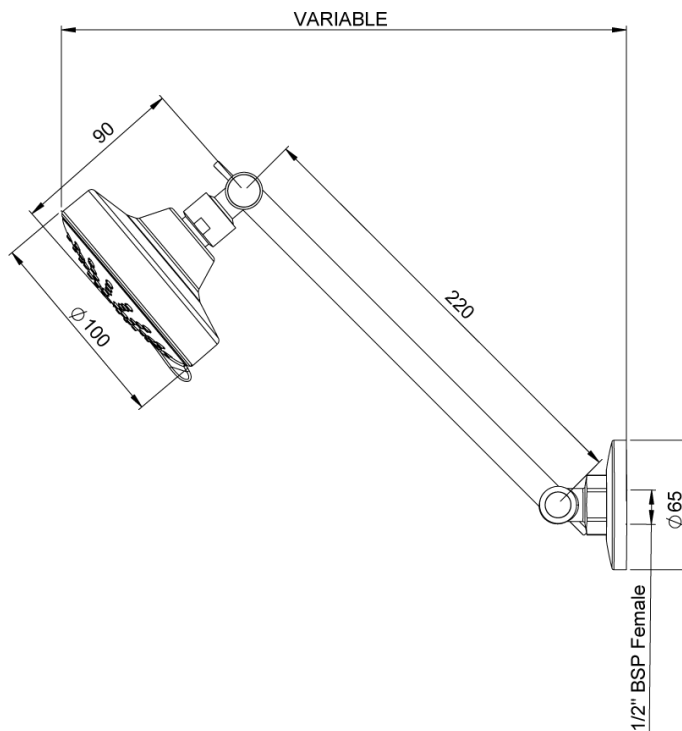

WARRANTY

Warranty - Domestic Use (Years)	10
Spare Parts & Labour (Years)	1

Please refer to Warranty Page for full Terms and Conditions

Dimensions are nominal measurements only.

CLEANING RECOMMENDATIONS:

We recommend the use of soapy water or approved cleaners. This product should not be cleaned with abrasive materials. Damage caused by any improper treatment is not covered by the product warranty. Refer to Warranty Conditions

Disclaimer: Products in this specification manual must by regulation be installed by licensed and registered trade people. The manufacturer/distributor reserves the right to vary specifications or delete models from their range without prior notification. Dimensions are nominal measurements only. Dimensions and set-outs listed are correct at time of publication however the manufacturer/distributor takes no responsibility for printing errors.

Published 18/12/2025

To see the complete Posh range go to
www.reece.com.au