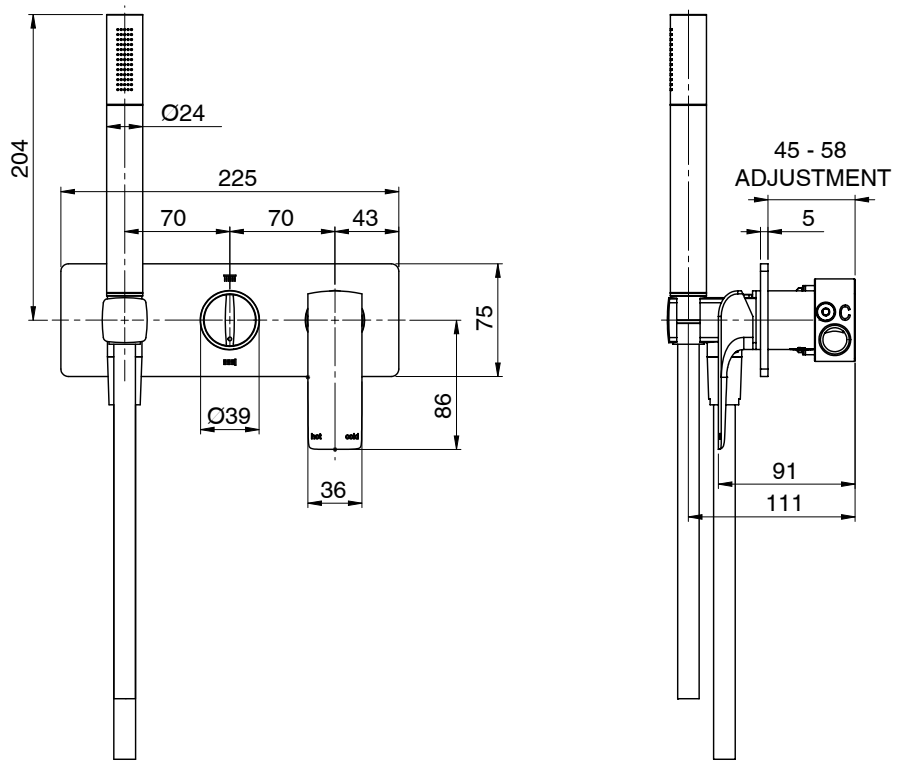

### Milli Glance Wall Shower System Gunmetal (3 Star)

2287195

#### SPECIFICATIONS

|  |                              |
|--|------------------------------|
| Recommended Use                        | Domestic, Hotel & Commercial |
| Colour                                 | Gunmetal                     |
| Finish                                 | Matte                        |
| Material                               | DR Brass                     |
| Recommended Pressure Range             | 150 - 500 kPa                |
| Maximum Continuous Working Temperature | 75 deg C                     |
| Suitable for Storage Tank Hot Water    | Yes                          |
| Suitable for Continuous Flow Hot Water | Yes                          |
| Suitable for Gravity Feed Hot Water    | No                           |

Dimensions are nominal measurements only.