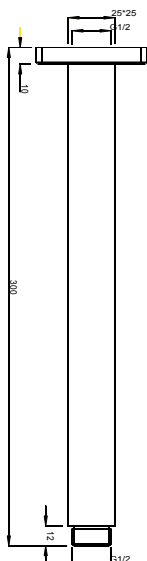

MIZU

BLOC SHOWER ARMS

SPECIFICATIONS

Recommended use	Domestic, hotel and commercial
Colour availability	Chrome or Matte Black
Reach	Ceiling Arm: 300mm Straight Arm: 386mm

Dimensions are nominal measurements only.