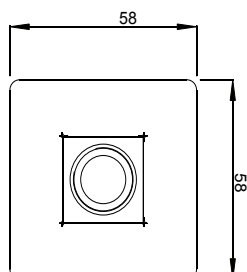

MIZU

BLOC SHOWER ARMS

SPECIFICATIONS

Recommended use	Domestic, hotel and commercial
Colour availability	Chrome or Matte Black
Reach	Ceiling Arm: 300mm Straight Arm: 386mm

Dimensions are nominal measurements only.

Damage caused by any improper treatment is not covered by the product warranty - refer to Warranty Conditions.

Disclaimer: Products in this specification manual must by regulation be installed by licensed and registered trade people. The manufacturer/distributor reserves the right to vary specifications or delete models from their range without prior notification. Dimensions are nominal measurements only. Dimensions and set-outs listed are correct at time of publication however the manufacturer/distributor takes no responsibility for printing errors.