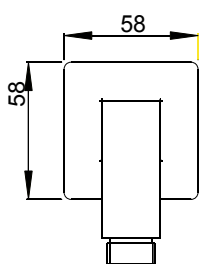

MIZU

BLOC SHOWER ARMS

SPECIFICATIONS

Recommended use	Domestic, hotel and commercial
Colour availability	Chrome or Matte Black
Reach	Ceiling Arm: 300mm Straight Arm: 386mm

Dimensions are nominal measurements only.