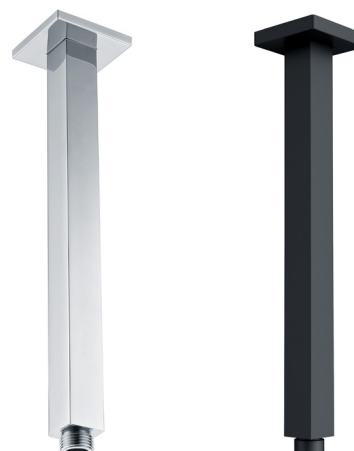

MIZU

BLOC SHOWER ARMS

SPECIFICATIONS

Recommended use	Domestic, hotel and commercial
Colour availability	Chrome or Matte Black
Reach	Ceiling Arm: 300mm Straight Arm: 386mm

Dimensions are nominal measurements only.