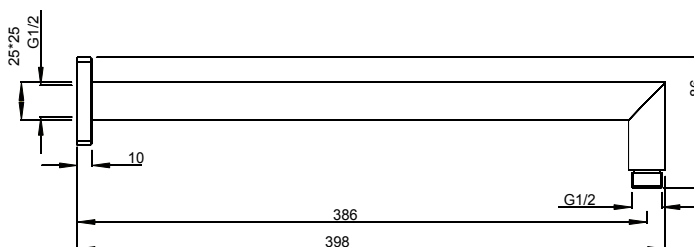

MIZU

BLOC SHOWER ARMS

SPECIFICATIONS

Recommended use	Domestic, hotel and commercial
Colour availability	Chrome or Matte Black
Reach	Ceiling Arm: 300mm Straight Arm: 386mm

Dimensions are nominal measurements only.