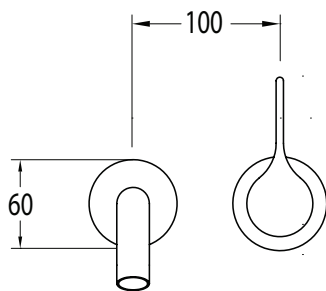

Milli Oria Wall Basin Mixer Outlet System 215mm PVD Brushed Nickel (5 Star)

2265638

SPECIFICATIONS

Recommended Use	Domestic, Hotel & Commercial
Colour	Nickel
Finish	Brushed
Material	Brass
Recommended Pressure Range	250-500kPa
Maximum Continuous Working Temperature	65 deg C
Suitable for Storage Tank Hot Water	Yes
Suitable for Continuous Flow Hot Water	Yes
Suitable for Gravity Feed Hot Water	No

WARRANTY

Warranty - Domestic Use	15 Years
Spare Parts & Labour	12 Months

Please refer to Warranty Page for full Terms and Conditions

Dimensions are nominal measurements only.

CLEANING RECOMMENDATIONS:

We recommend the use of soapy water or approved cleaners. This product should not be cleaned with abrasive materials. Damage caused by any improper treatment is not covered by the product warranty. Refer to Warranty Conditions

Disclaimer: Products in this specification manual must by regulation be installed by licensed and registered trade people. The manufacturer/distributor reserves the right to vary specifications or delete models from their range without prior notification. Dimensions are nominal measurements only. Dimensions and set-outs listed are correct at time of publication however the manufacturer/distributor takes no responsibility for printing errors.

Published 02/07/2021

To see the complete Milli range go to www.reece.com.au