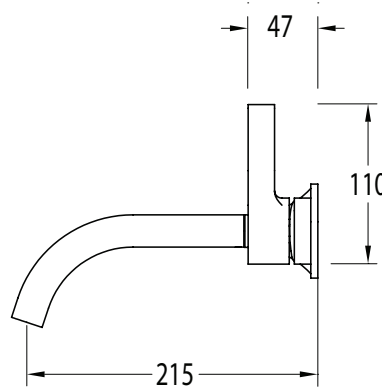

Milli Oria Wall Basin Mixer Outlet System 215mm PVD Brushed Nickel (5 Star)

2265638

SPECIFICATIONS

Recommended Use	Domestic, Hotel & Commercial
Colour	Nickel
Finish	Brushed
Material	Brass
Recommended Pressure Range	250-500kPa
Maximum Continuous Working Temperature	65 deg C
Suitable for Storage Tank Hot Water	Yes
Suitable for Continuous Flow Hot Water	Yes
Suitable for Gravity Feed Hot Water	No

WARRANTY

Warranty - Domestic Use	15 Years
Spare Parts & Labour	12 Months

Please refer to Warranty Page for full Terms and Conditions