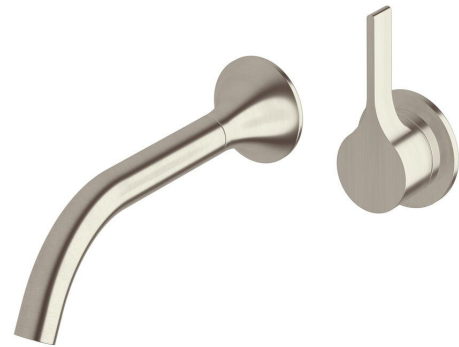

Milli Oria Wall Basin Mixer Outlet System 215mm PVD Brushed Nickel (5 Star)

2265638

SPECIFICATIONS

Recommended Use	Domestic, Hotel & Commercial
Colour	Nickel
Finish	Brushed
Material	Brass
Recommended Pressure Range	250-500kPa
Maximum Continuous Working Temperature	65 deg C
Suitable for Storage Tank Hot Water	Yes
Suitable for Continuous Flow Hot Water	Yes
Suitable for Gravity Feed Hot Water	No

WARRANTY

Warranty - Domestic Use	15 Years
Spare Parts & Labour	12 Months

Please refer to Warranty Page for full Terms and Conditions