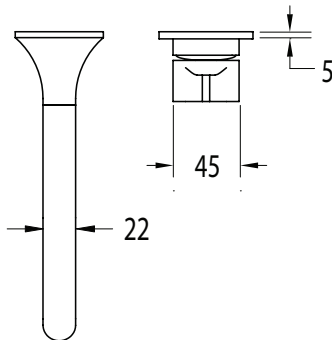

Milli Oria Wall Basin Mixer Outlet System 215mm PVD Brushed Nickel (5 Star)

2265638

SPECIFICATIONS

Recommended Use	Domestic, Hotel & Commercial
Colour	Nickel
Finish	Brushed
Material	Brass
Recommended Pressure Range	250-500kPa
Maximum Continuous Working Temperature	65 deg C
Suitable for Storage Tank Hot Water	Yes
Suitable for Continuous Flow Hot Water	Yes
Suitable for Gravity Feed Hot Water	No

WARRANTY

Warranty - Domestic Use	15 Years
Spare Parts & Labour	12 Months

Please refer to Warranty Page for full Terms and Conditions

Dimensions are nominal measurements only.

CLEANING RECOMMENDATIONS:

We recommend the use of soapy water or approved cleaners. This product should not be cleaned with abrasive materials. Damage caused by any improper treatment is not covered by the product warranty. Refer to Warranty Conditions

Disclaimer: Products in this specification manual must by regulation be installed by licensed and registered trade people. The manufacturer/distributor reserves the right to vary specifications or delete models from their range without prior notification. Dimensions are nominal measurements only. Dimensions and set-outs listed are correct at time of publication however the manufacturer/distributor takes no responsibility for printing errors.

Published 02/07/2021

To see the complete Milli range go to www.reece.com.au