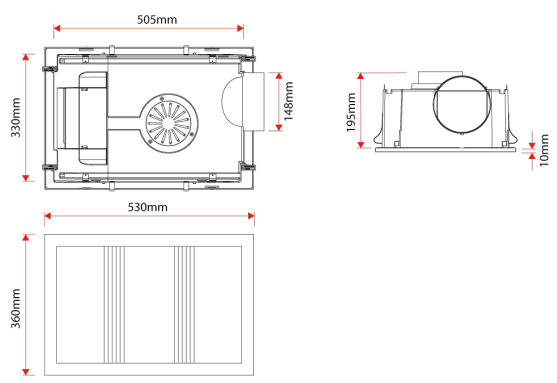

KADO

Kado Lux 3-in-1 Heat Lamp Exhaust White

2053301

SPECIFICATIONS

Recommended Use	Domestic, Hotel & Commercial
Material	Aluminium & Glass
Weight	7.86 kg
Exhaust	65w Centrifugal motor
Air Extraction	330 m³/h
Air Outlet Size	148 mm
Cutout Size	505mm x 330mm
Min Install Depth	220mm
Electrical Connection	Hardwired
IP Rating	IPX4

WARRANTY

Warranty - Domestic Use	7 Years
Spare Parts & Labour	24 Months

Please refer to Warranty Page for full Terms and Conditions

*All airflow data has been gathered in accordance with International Industry Standards.

Dimensions are nominal measurements only.

CLEANING RECOMMENDATIONS:

We recommend the use of soapy water or approved cleaners. This product should not be cleaned with abrasive materials. Damage caused by any improper treatment is not covered by the product warranty. Refer to Warranty Conditions

Disclaimer: Products in this specification manual must by regulation be installed by licensed and registered trade people. The manufacturer/distributor reserves the right to vary specifications or delete models from their range without prior notification. Dimensions are nominal measurements only. Dimensions and set-outs listed are correct at time of publication however the manufacturer/distributor takes no responsibility for printing errors.

Published 04/08/2021

To see the complete Kado range go to www.reece.com.au/bathrooms