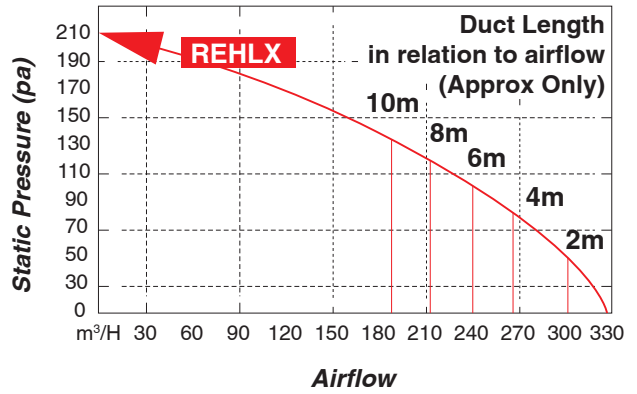

KADO

Kado Lux 3-in-1 Heat Lamp Exhaust White

2053301

SPECIFICATIONS

Recommended Use	Domestic, Hotel & Commercial
Material	Aluminium & Glass
Weight	7.86 kg
Exhaust	65w Centrifugal motor
Air Extraction	330 m³/h
Air Outlet Size	148 mm
Cutout Size	505mm x 330mm
Min Install Depth	220mm
Electrical Connection	Hardwired
IP Rating	IPX4

WARRANTY

Warranty - Domestic Use	7 Years
Spare Parts & Labour	24 Months

Please refer to Warranty Page for full Terms and Conditions

*All airflow data has been gathered in accordance with International Industry Standards.

Dimensions are nominal measurements only.

CLEANING RECOMMENDATIONS:

We recommend the use of soapy water or approved cleaners. This product should not be cleaned with abrasive materials. Damage caused by any improper treatment is not covered by the product warranty. Refer to Warranty Conditions

Disclaimer: Products in this specification manual must by regulation be installed by licensed and registered trade people. The manufacturer/distributor reserves the right to vary specifications or delete models from their range without prior notification. Dimensions are nominal measurements only. Dimensions and set-outs listed are correct at time of publication however the manufacturer/distributor takes no responsibility for printing errors.

Published 04/08/2021

To see the complete Kado range go to www.reece.com.au/bathrooms