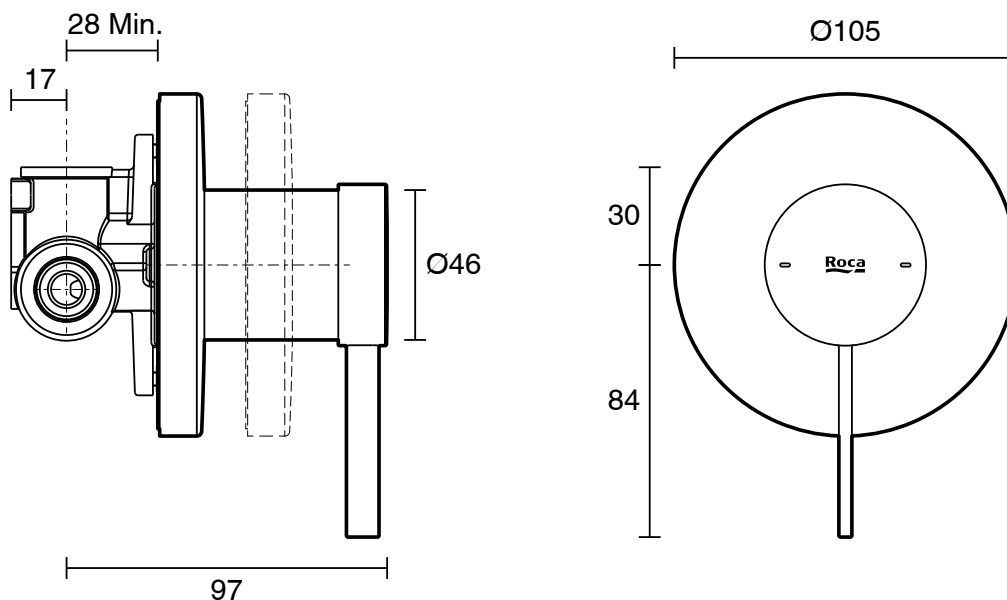

Roca Ona Shower Mixer Tap Brushed Brass

13696

SPECIFICATIONS	
Recommended Use	Domestic;Commercial;Hotel
Colour Category	Brass
Colour Finish	Brushed Brass
Max Continuous Working Pressure (kPa)	500
Max Continuous Working Temperature (deg C)	65
Hot Water Unit Suitability	Storage Tank;Continuous Flow
WARRANTY	
Warranty - Domestic Use (Years)	15
Spare Parts & Labour (Years)	1
<i>Please refer to Warranty Page for full Terms and Conditions</i>	