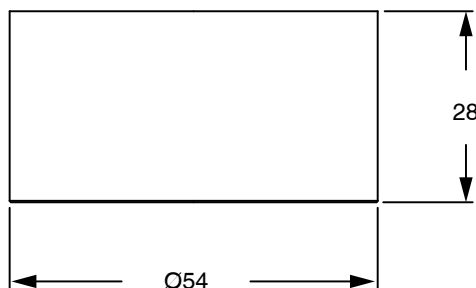

SUSSEX

Sussex Pure Diverter with Linear Textured Handle PVD Brushed Bronze

9511116

SPECIFICATIONS

Recommended Use	Residential;Commercial
Colour Finish	Brushed Bronze
Primary Material	DR Brass
Recommended Pressure Range	150 - 500 kPa as per AS3500
Max Continuous Working Temperature (deg C)	65
Min Continuous Working Temperature (deg C)	1

WARRANTY

Residential Use (Years)	40
Commercial Use (Years)	10

Please refer to Sussex Warranty page for full Terms and Conditions

Dimensions are nominal measurements only.

CLEANING RECOMMENDATIONS:

We recommend the use of soapy water or approved cleaners. This product should not be cleaned with abrasive materials. Damage caused by any improper treatment is not covered by the product warranty. Refer to Warranty Conditions

Disclaimer: Products in this specification manual must by regulation be installed by licensed and registered trade people. The manufacturer/distributor reserves the right to vary specifications or delete models from their range without prior notification. Dimensions are nominal measurements only. Dimensions and set-outs listed are correct at time of publication however the manufacturer/distributor takes no responsibility for printing errors.

Published 01/04/2026

To see the complete Sussex range go to www.reece.com.au