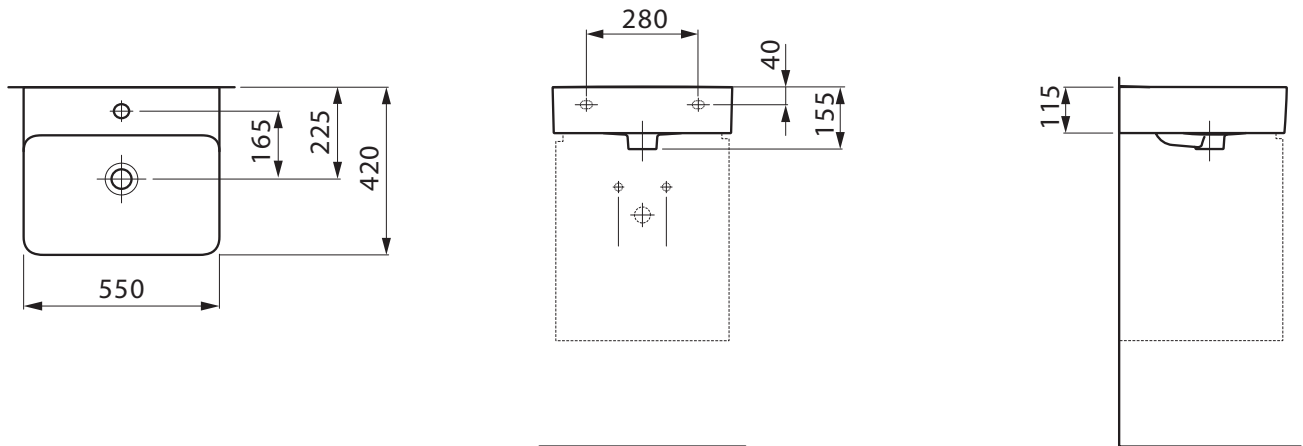

Dimensions are nominal measurements only.

Disclaimer: Products in this specification manual must by regulation be installed by licensed and registered trade people. The manufacturer/distributor reserves the right to vary specifications or delete models from their range without prior notification. Dimensions are nominal measurements only. Dimensions and set-outs listed are correct at time of publication however the manufacturer/distributor takes no responsibility for printing errors.

Published 16/01/2018

To see the complete Laufen range go to www.reece.com.au/bathrooms