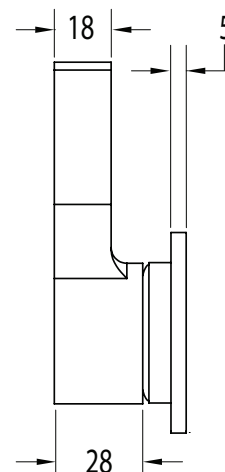

Dimensions are nominal measurements only.

CLEANING RECOMMENDATIONS:

We recommend the use of soapy water or approved cleaners. This product should not be cleaned with abrasive materials. Damage caused by any improper treatment is not covered by the product warranty. Refer to Warranty Conditions

Disclaimer: Products in this specification manual must by regulation be installed by licensed and registered trade people. The manufacturer/distributor reserves the right to vary specifications or delete models from their range without prior notification. Dimensions are nominal measurements only. Dimensions and set-outs listed are correct at time of publication however the manufacturer/distributor takes no responsibility for printing errors.

Published 02/07/2021

To see the complete Milli range go to www.reece.com.au