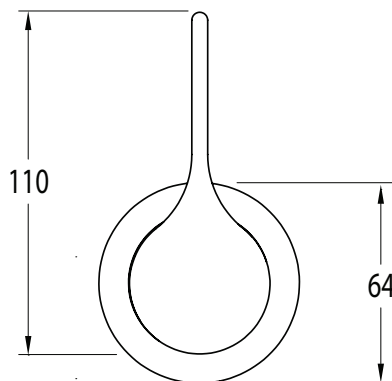

Milli Oria Shower/Bath Wall Mixer PVD Brushed Gold
2265620

SPECIFICATIONS

Recommended Use	Domestic, Hotel & Commercial
Colour	Gold
Finish	Brushed
Material	Brass
Recommended Pressure Range	250-500kPa
Maximum Continuous Working Temperature	65 deg C
Suitable for Storage Tank Hot Water	Yes
Suitable for Continuous Flow Hot Water	Yes
Suitable for Gravity Feed Hot Water	No

WARRANTY

Warranty - Domestic Use	15 Years
Spare Parts & Labour	12 Months

Please refer to Warranty Page for full Terms and Conditions

Dimensions are nominal measurements only.

CLEANING RECOMMENDATIONS:

We recommend the use of soapy water or approved cleaners. This product should not be cleaned with abrasive materials. Damage caused by any improper treatment is not covered by the product warranty. Refer to Warranty Conditions

Disclaimer: Products in this specification manual must by regulation be installed by licensed and registered trade people. The manufacturer/distributor reserves the right to vary specifications or delete models from their range without prior notification. Dimensions are nominal measurements only. Dimensions and set-outs listed are correct at time of publication however the manufacturer/distributor takes no responsibility for printing errors.

Published 02/07/2021

To see the complete Milli range go to www.reece.com.au