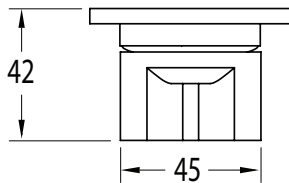

Milli Oria Shower/Bath Wall Mixer PVD Brushed Gold
2265620

SPECIFICATIONS

Recommended Use	Domestic, Hotel & Commercial
Colour	Gold
Finish	Brushed
Material	Brass
Recommended Pressure Range	250-500kPa
Maximum Continuous Working Temperature	65 deg C
Suitable for Storage Tank Hot Water	Yes
Suitable for Continuous Flow Hot Water	Yes
Suitable for Gravity Feed Hot Water	No

WARRANTY

Warranty - Domestic Use	15 Years
Spare Parts & Labour	12 Months

Please refer to Warranty Page for full Terms and Conditions

Dimensions are nominal measurements only.

CLEANING RECOMMENDATIONS:

We recommend the use of soapy water or approved cleaners. This product should not be cleaned with abrasive materials. Damage caused by any improper treatment is not covered by the product warranty. Refer to Warranty Conditions

Disclaimer: Products in this specification manual must by regulation be installed by licensed and registered trade people. The manufacturer/distributor reserves the right to vary specifications or delete models from their range without prior notification. Dimensions are nominal measurements only. Dimensions and set-outs listed are correct at time of publication however the manufacturer/distributor takes no responsibility for printing errors.

Published 02/07/2021

To see the complete Milli range go to www.reece.com.au