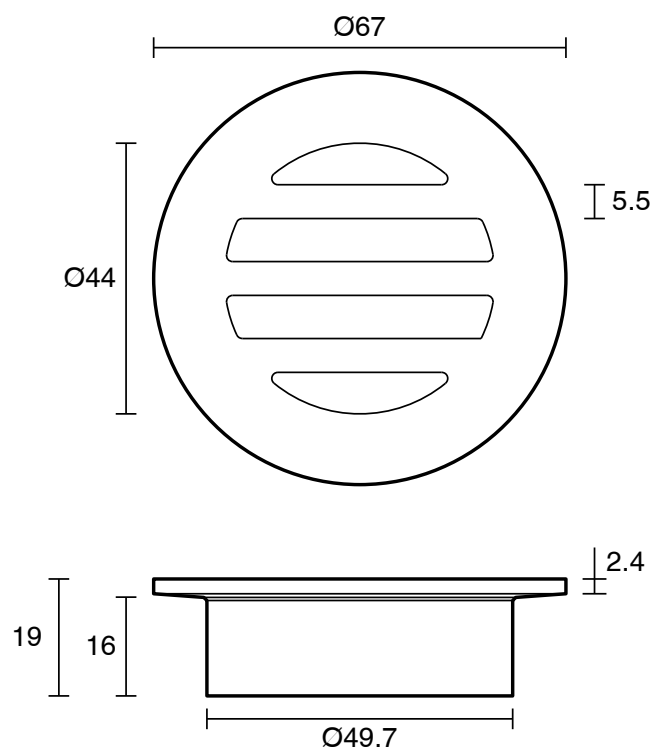

mizu

Mizu Drift Drop In Grate Round 50mm Brushed Nickel

9512192

SPECIFICATIONS	
Recommended Use	Domestic, Hotel & Commercial
Material	Brass
Colour	Brushed Nickel
Finish	Brushed
Waste Size	50 mm
WARRANTY	
Replacement Only - Domestic Use	12 Months
<i>Please refer to Warranty Page for full Terms and Conditions</i>	