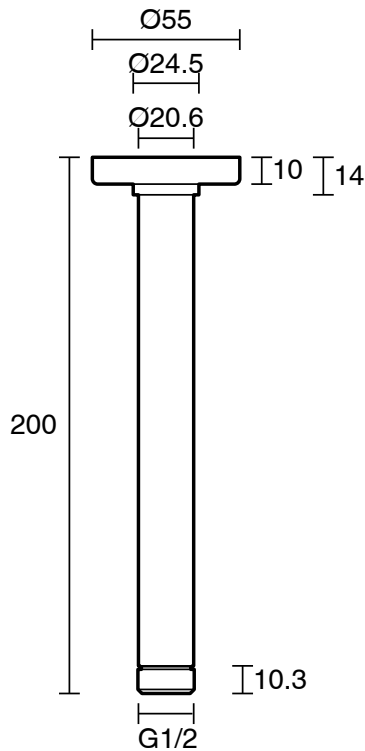

Roca Ona Ceiling Shower Arm 200mm Brushed Brass

14960

SPECIFICATIONS

Recommended Use	Domestic;Commercial;Hotel
Colour Category	Brass
Colour Finish	Brushed Brass
Max Continuous Working Pressure (kPa)	500
Max Continuous Working Temperature (deg C)	60
Hot Water Unit Suitability	Storage Tank;Continuous Flow

WARRANTY

Warranty - Domestic Use (Years)	15
Spare Parts & Labour (Years)	1

Please refer to Warranty Page for full Terms and Conditions

Dimensions are nominal measurements only.

CLEANING RECOMMENDATIONS:

We recommend the use of soapy water or approved cleaners. This product should not be cleaned with abrasive materials. Damage caused by any improper treatment is not covered by the product warranty. Refer to Warranty Conditions

Disclaimer: Products in this specification manual must by regulation be installed by licensed and registered trade people. The manufacturer/distributor reserves the right to vary specifications or delete models from their range without prior notification. Dimensions are nominal measurements only. Dimensions and set-outs listed are correct at time of publication however the manufacturer/distributor takes no responsibility for printing errors.

Published 08/11/2024

To see the complete Roca range go to www.reece.com.au