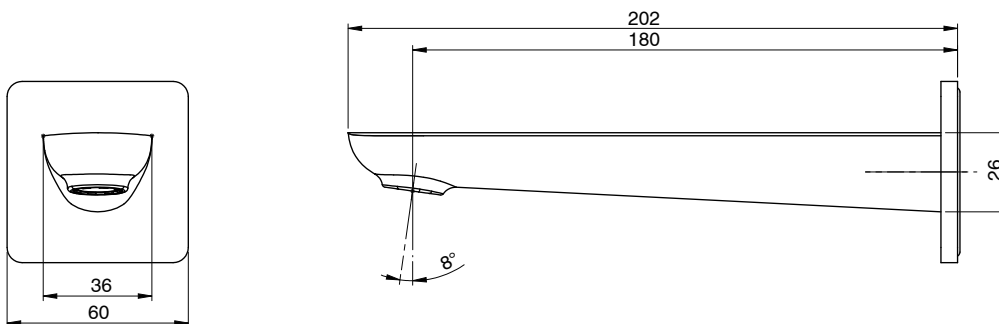

Milli

Milli Glance Wall Basin Outlet 180mm Brushed Nickel (6 Star)

2285949

SPECIFICATIONS

Recommended Use	Domestic, Hotel & Commercial
Colour	Brushed Nickel
Finish	Brushed
Material	DR Brass
Recommended Pressure Range	150 - 500 kPa
Maximum Continuous Working Temperature	65 deg C
Suitable for Storage Tank Hot Water	Yes
Suitable for Continuous Flow Hot Water	Yes
Suitable for Gravity Feed Hot Water	No

WARRANTY

Warranty - Domestic Use	15 Years
Spare Parts & Labour	12 Months

Please refer to Warranty Page for full Terms and Conditions