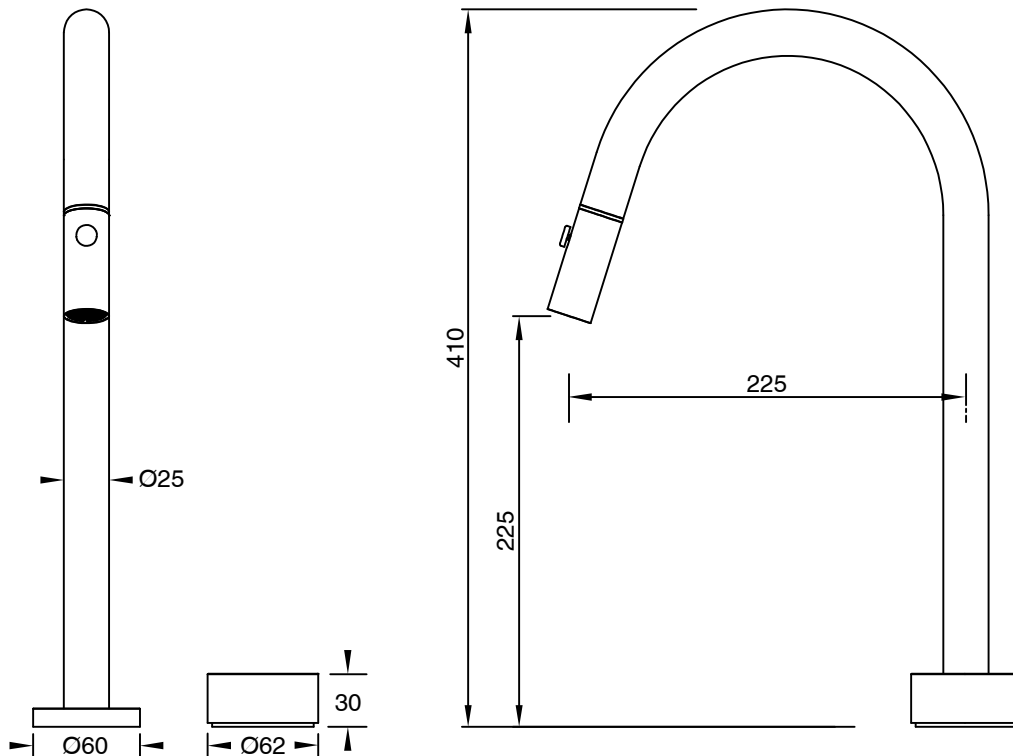

## Sussex Pure Progressive Sink Mixer Tap Set with Pull Out Spray and Diamond Textured Handle PVD Brushed Bronze (4 Star) 9511138

SPECIFICATIONS	
Recommended Use	Residential;Commercial
Colour Finish	Brushed Bronze
Primary Material	DR Brass
Recommended Pressure Range	150 - 500 kPa as per AS3500
Max Continuous Working Temperature (deg C)	65
Min Continuous Working Temperature (deg C)	1
WARRANTY	
Residential Use (Years)	40
Commercial Use (Years)	10
<i>Please refer to Sussex Warranty page for full Terms and Conditions</i>	

Dimensions are nominal measurements only.