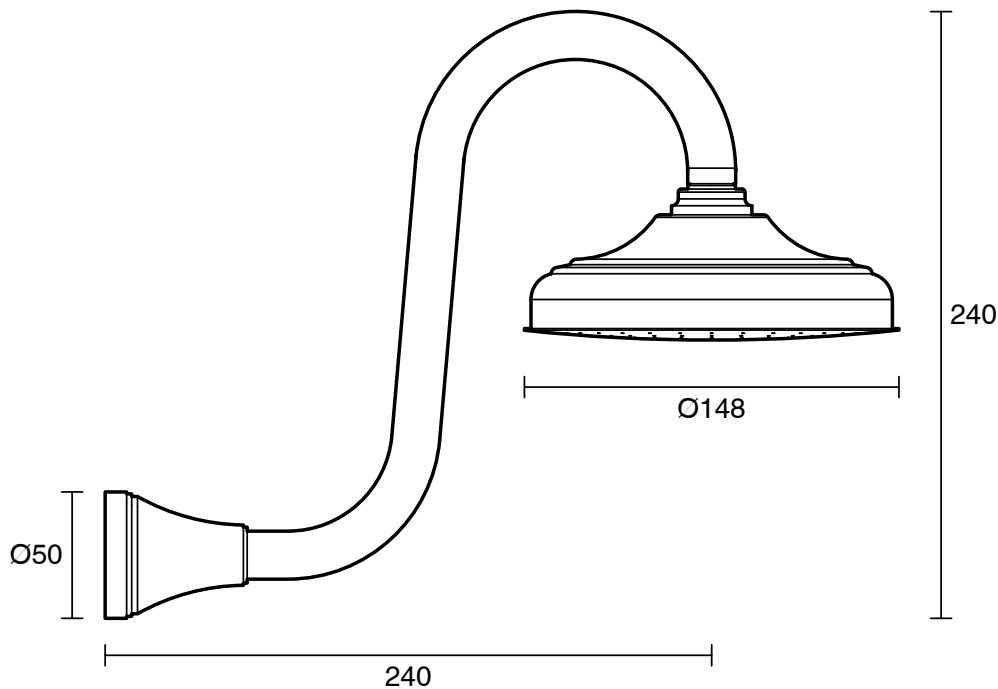

KADO

Kado Era Gooseneck Shower Arm & Rose 148mm Brushed Nickel (3 Star)

9512104

SPECIFICATIONS

Recommended Use	Domestic, Hotel & Commercial
Colour	Brushed Nickel
Finish	Brushed
Material	DR Brass
Recommended Pressure Range	150 - 500 kPa
Maximum Continuous Working Temperature	80 deg C
Suitable for Storage Tank Hot Water	Yes
Suitable for Continuous Flow Hot Water	Yes
Suitable for Gravity Feed Hot Water	No

WARRANTY

Warranty - Domestic Use	10 Years
Spare Parts & Labour	12 Months

Please refer to Warranty Page for full Terms and Conditions

Dimensions are nominal measurements only.

CLEANING RECOMMENDATIONS:

We recommend the use of soapy water or approved cleaners. This product should not be cleaned with abrasive materials. Damage caused by any improper treatment is not covered by the product warranty. Refer to Warranty Conditions

Disclaimer: Products in this specification manual must by regulation be installed by licensed and registered trade people. The manufacturer/distributor reserves the right to vary specifications or delete models from their range without prior notification. Dimensions are nominal measurements only. Dimensions and set-outs listed are correct at time of publication however the manufacturer/distributor takes no responsibility for printing errors.

Published 12/10/2023

To see the complete Kado range go to www.reece.com.au