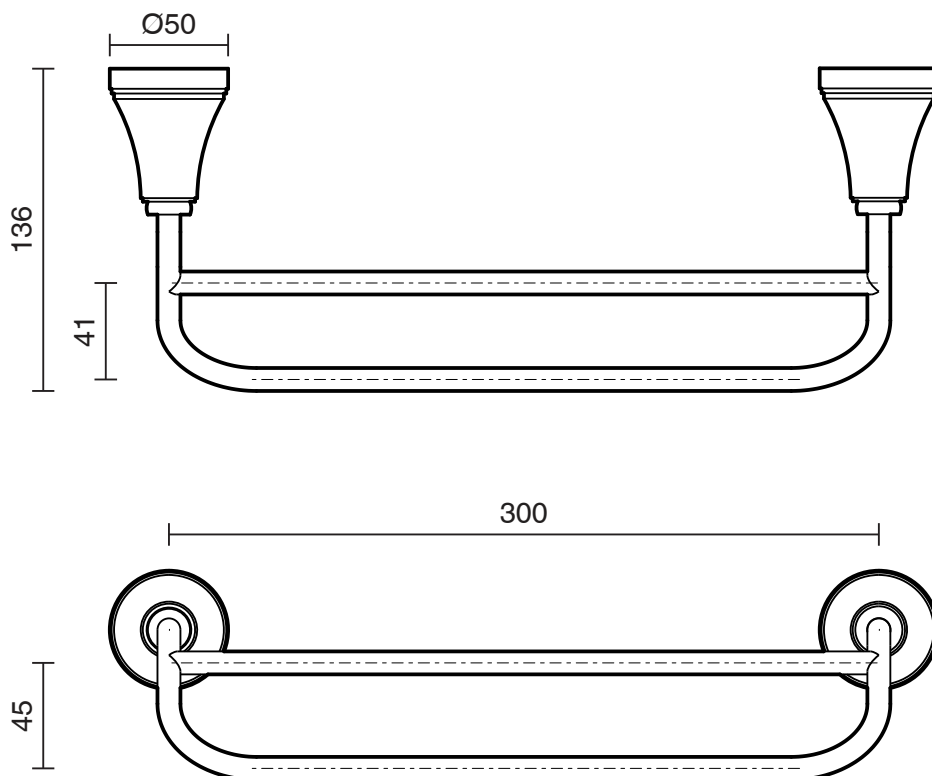

KADO

Kado Era Double Towel Rail 300mm Brushed Nickel

9512113

SPECIFICATIONS

Recommended Use	Domestic, Hotel & Commercial
Colour	Brushed Nickel
Material	Zinc/Steel

WARRANTY

Replacement Only - Domestic Use	10 Years
Parts Replacement Only	12 Months

Please refer to Warranty Page for full Terms and Conditions

Dimensions are nominal measurements only.

CLEANING RECOMMENDATIONS:

We recommend the use of soapy water or approved cleaners. This product should not be cleaned with abrasive materials. Damage caused by any improper treatment is not covered by the product warranty. Refer to Warranty Conditions

Disclaimer: Products in this specification manual must by regulation be installed by licensed and registered trade people. The manufacturer/distributor reserves the right to vary specifications or delete models from their range without prior notification. Dimensions are nominal measurements only. Dimensions and set-outs listed are correct at time of publication however the manufacturer/distributor takes no responsibility for printing errors.

Published 12/10/2023

To see the complete Kado range go to
www.reece.com.au