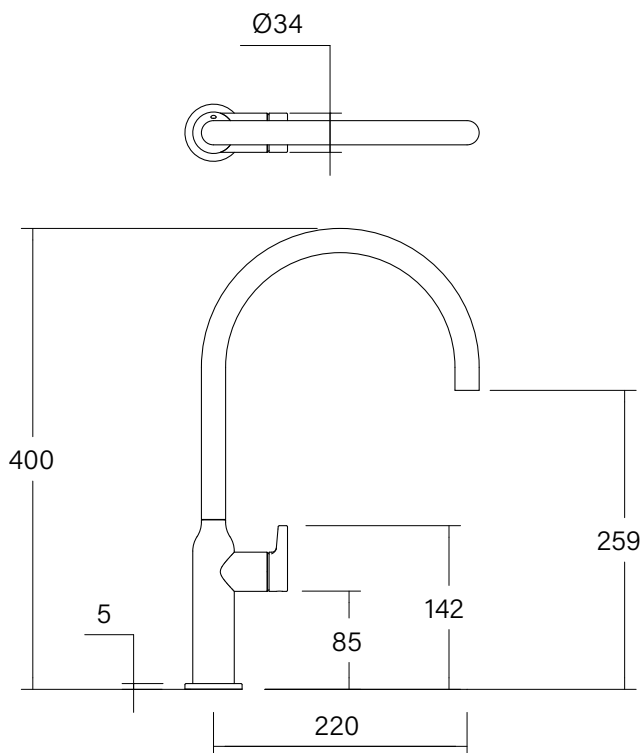

### Faucet Strommen Vara Fin Gooseneck Sink Mixer Tap Brushed Admiralty Brass (4 star) Lead Free

40278

SPECIFICATIONS	
Recommended Use	Domestic; Commercial; Hotel
Colour Finish	Brushed Admiralty Brass
Primary Material	DR Brass
Recommended Pressure Range	300 - 500 kPa
Max Continuous Working Temperature (deg C)	65
Min Continuous Working Temperature (deg C)	5
Hot Water Unit Suitability	Storage Tank, Continuous Flow
WARRANTY	
Warranty - Domestic Use (Years)	40
Spare Parts & Labour (Years)	10
<i>Please refer to Warranty Page for full Terms and Conditions</i>	

Dimensions are nominal measurements only.