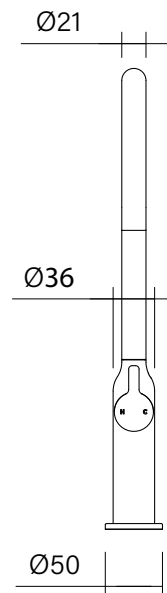

### Faucet Strommen Vara Fin Gooseneck Sink Mixer Tap Brushed Admiralty Brass (4 star) Lead Free

40278

SPECIFICATIONS	
Recommended Use	Domestic; Commercial; Hotel
Colour Finish	Brushed Admiralty Brass
Primary Material	DR Brass
Recommended Pressure Range	300 - 500 kPa
Max Continuous Working Temperature (deg C)	65
Min Continuous Working Temperature (deg C)	5
Hot Water Unit Suitability	Storage Tank, Continuous Flow
WARRANTY	
Warranty - Domestic Use (Years)	40
Spare Parts & Labour (Years)	10
<i>Please refer to Warranty Page for full Terms and Conditions</i>	

Dimensions are nominal measurements only.