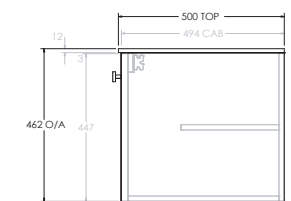

To see the complete KADO range go to [www.reece.com.au/bathrooms](http://www.reece.com.au/bathrooms)

STANDARD SIZES	600mm	750mm	1050mm	1350mm	1650mm
Width (mm)	605	755	1055	1355	1655
Depth (mm)	500	500	500	500	500
Wall Hung Height (mm)	462	462	462	462	462
Number of Doors (Including Curved End Door)	2	3	3	4	5
Basin Configurations	Centre	Centre	Centre/Offset	Centre/Offset/ Double	Centre/Offset/ Double

### 1650mm Double

Front View

Top View

Side View

### 1650mm Left Hand Offset

Front View

Top View

Side View

### 1650mm Right Hand Offset

Front View

Top View

Side View