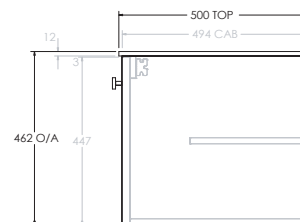

Side View

1050mm Centre