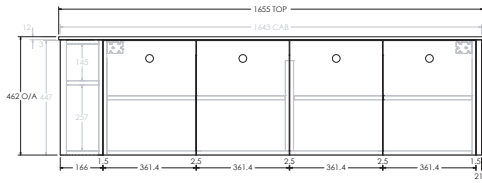

KADO

ERA ALL DOOR - 12MM BENCHTOP (SINGLE CURVED END)

1650mm Double

Front View