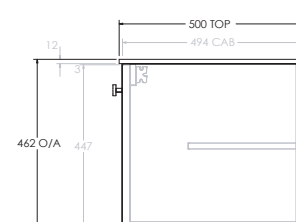

Side View

1050mm Right Hand Offset

Front View

Top View

Side View

Please Note: Specs show benchtop over hang on flat end, specify on order form if end is up against wall to remove overhang (-6mm).

### 1350mm Centre

Front View

Top View

Side View

### 1650mm Double

Front View

Top View

Side View

### 1650mm Left Hand Offset

Front View

Top View

Side View