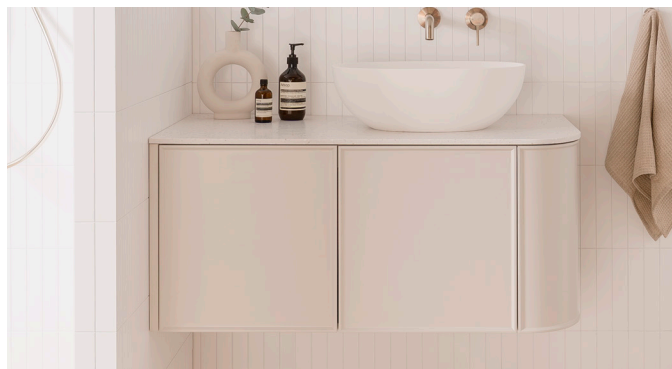

## SPECIFICATIONS

<b>Recommended Use</b>	Domestic, Hotel and Commercial
<b>Vanity Top Material</b>	12mm Durasein Solid Surface Basin sold separately
<b>Vanity Unit Material</b>	MDF MR E0 (Medium Density Fibreboard, Moisture Resistant, Rated Emission Level E0)
<b>Vanity Colour Variations</b>	Matte White, Matte Feather Grey, Matte Black, Matte Royal Battle (Blue), Matte Wolfram (Green), Matte Red Marble
<b>Interior Finish</b>	Fresh White
<b>Tap Hole Availability</b>	0, 1 or 3 Tap Holes (pending basin selection)
<b>Waste</b>	Chrome Universal Plug & Waste 40mm Outlet (included)
<b>Fixing</b>	Bolted/Screwed to the wall by a licensed tradesperson (Fixings not included).
<b>Doors</b>	Hettich soft-close hinged door(s)
<b>Inclusions</b>	150mm radius, curved push-to-open shaker door. One end flat panel, suitable against wall installation.
<b>Handle Options</b>	60mm Blaze Handle available in <i>Matte Black, Matte White, Brushed Nickel</i> or <i>Brushed Brass</i> .
<b>or</b>	
<b>Push-to-Open Door(s)</b>	Cooper Knob available in <i>Matte Black, Matte White, Brushed Nickel</i> or <i>Brushed Brass</i> . Seashell Handle available in <i>Matte Black, Brushed Brass, Brushed Nickel</i> or <i>Chrome</i> . Push-to-Open option.