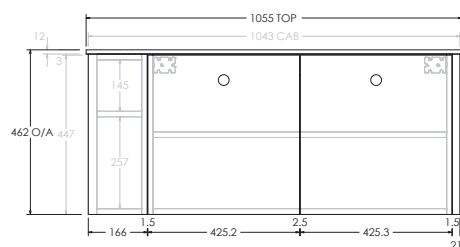

To see the complete KADO range go to [www.reece.com.au/bathrooms](http://www.reece.com.au/bathrooms)

STANDARD SIZES	600mm	750mm	1050mm	1350mm	1650mm
Width (mm)	605	755	1055	1355	1655
Depth (mm)	500	500	500	500	500
Wall Hung Height (mm)	462	462	462	462	462
Number of Doors (Including Curved End Door)	2	3	3	4	5
Basin Configurations	Centre	Centre	Centre/Offset	Centre/Offset/ Double	Centre/Offset/ Double

## ERA ALL DOOR - 12MM BENCHTOP (SINGLE CURVED END)

600mm

Front View

Top View

Side View

750mm

Front View

Top View

Side View

1050mm Centre

Front View

Top View

Side View

1050mm Left Hand Offset

Front View

Top View

### 1650mm Double

Front View

Top View

Side View