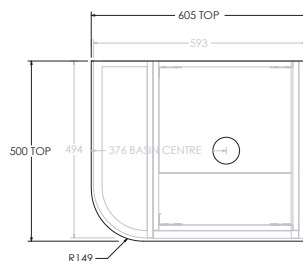

To see the complete KADO range go to [www.reece.com.au/bathrooms](http://www.reece.com.au/bathrooms)

STANDARD SIZES	600mm	750mm	1050mm	1350mm	1650mm
Width (mm)	605	755	1055	1355	1655
Depth (mm)	500	500	500	500	500
Wall Hung Height (mm)	462	462	462	462	462
Number of Doors (Including Curved End Door)	2	3	3	4	5
Basin Configurations	Centre	Centre	Centre/Offset	Centre/Offset/ Double	Centre/Offset/ Double

## ERA ALL DOOR - 12MM BENCHTOP (SINGLE CURVED END)

600mm

Front View

Top View

Side View

750mm

Front View

Top View

Side View

1050mm Centre

Front View

Top View

Side View

1050mm Left Hand Offset

Front View

Top View

### 1650mm Double

Front View

Top View

Side View