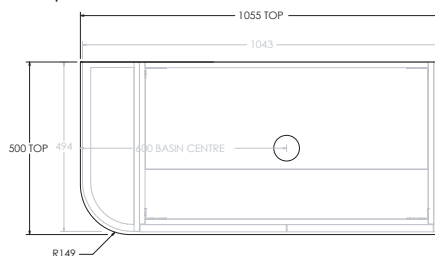

## ERA ALL DOOR - 12MM BENCHTOP (SINGLE CURVED END)

600mm

Front View

Top View

Side View

750mm

Front View

Top View

Side View

1050mm Centre

Front View

Top View

Side View

1050mm Left Hand Offset

Front View

Top View

### 1350mm Centre

Front View

Top View

Side View

### 1650mm Double

Front View

Top View

Side View