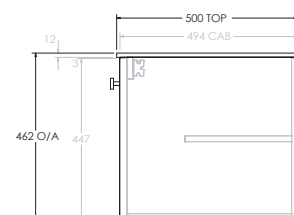

### 1650mm Centre

Front View

Top View

Side View

Please Note: Specs show benchtop over hang on flat end, specify on order form if end is up against wall to remove overhang (-6mm).

### 1650mm Double

Front View

Top View

Side View

### 1650mm Left Hand Offset

Front View

Top View

Side View

### 1650mm Right Hand Offset

Front View

Top View

Side View