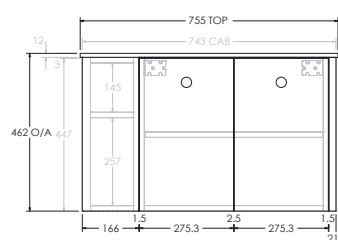

To see the complete KADO range go to [www.reece.com.au/bathrooms](http://www.reece.com.au/bathrooms)

STANDARD SIZES	600mm	750mm	1050mm	1350mm	1650mm
Width (mm)	605	755	1055	1355	1655
Depth (mm)	500	500	500	500	500
Wall Hung Height (mm)	462	462	462	462	462
Number of Doors (Including Curved End Door)	2	3	3	4	5
Basin Configurations	Centre	Centre	Centre/Offset	Centre/Offset/ Double	Centre/Offset/ Double

## ERA ALL DOOR - 12MM BENCHTOP (SINGLE CURVED END)

600mm

Front View

Top View

Side View

750mm

Front View

Top View

Side View

1050mm Centre

Front View

Top View

Side View

1050mm Left Hand Offset

Front View

Top View

### 1650mm Double

Front View

Top View

Side View