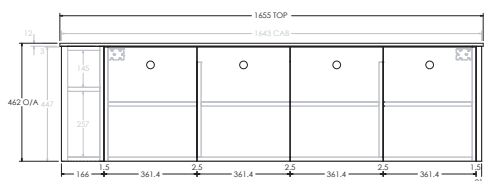

### 1350mm Right Hand Offset

Front View

Top View

Side View

### 1650mm Centre

Front View

Top View

Side View

Please Note: Specs show benchtop over hang on flat end, specify on order form if end is up against wall to remove overhang (-6mm).