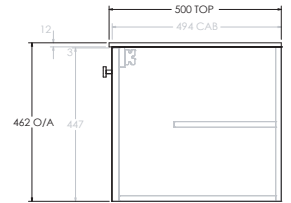

To see the complete KADO range go to [www.reece.com.au/bathrooms](http://www.reece.com.au/bathrooms)

STANDARD SIZES	600mm	750mm	1050mm	1350mm	1650mm
Width (mm)	605	755	1055	1355	1655
Depth (mm)	500	500	500	500	500
Wall Hung Height (mm)	462	462	462	462	462
Number of Doors (Including Curved End Door)	2	3	3	4	5
Basin Configurations	Centre	Centre	Centre/Offset	Centre/Offset/ Double	Centre/Offset/ Double

### 1650mm Double

Front View

Top View

Side View

### 1650mm Left Hand Offset

Front View

Top View

Side View

### 1650mm Right Hand Offset

Front View

Top View

Side View