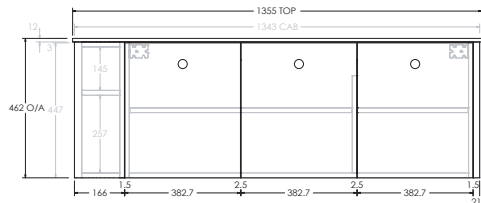

Side View

1050mm Right Hand Offset

Front View

Top View

Side View

Please Note: Specs show benchtop over hang on flat end, specify on order form if end is up against wall to remove overhang (-6mm).

### 1350mm Centre

Front View

Top View

Side View

### 1350mm Double

Front View

Top View

Side View

### 1650mm Double

Front View

Top View

Side View