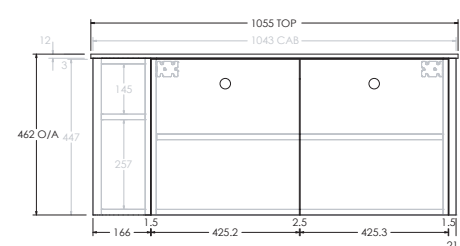

KADO

ERA ALL DOOR - 12MM BENCHTOP (SINGLE CURVED END)

600mm

750mm

1050mm Centre

1050mm Left Hand Offset

1050mm Right Hand Offset

Front View

Please Note: Specs show benchtop over hang on flat end, specify on order form if end is up against wall to remove overhang (-6mm).