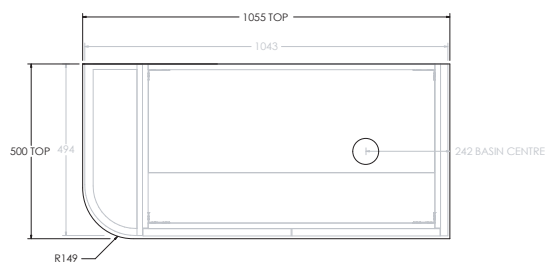

Side View

1050mm Centre

Front View

Top View

Side View

1050mm Left Hand Offset

Front View

Top View

Side View

1050mm Right Hand Offset

Front View

Top View

Side View

Please Note: Specs show benchtop over hang on flat end, specify on order form if end is up against wall to remove overhang (-6mm).

### 1350mm Centre

Front View

Top View

Side View

### 1650mm Double

Front View

Top View

Side View