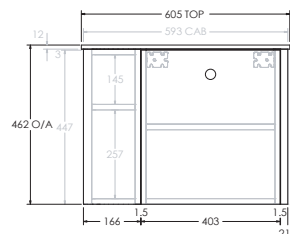

KADO

ERA ALL DOOR - 12MM BENCHTOP (SINGLE CURVED END)

600mm

Front View