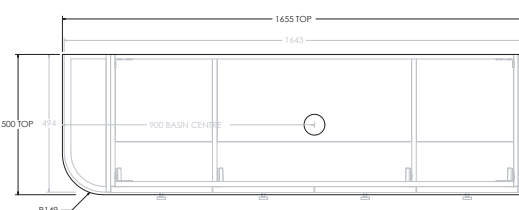

### 1350mm Right Hand Offset

Front View

Top View

Side View

### 1650mm Centre

Front View

Top View

Side View

Please Note: Specs show benchtop over hang on flat end, specify on order form if end is up against wall to remove overhang (-6mm).