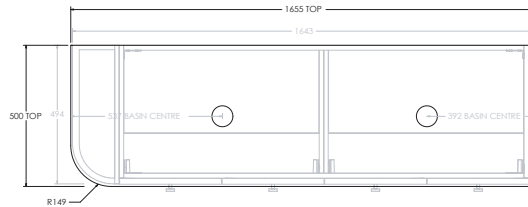

### 1650mm Centre

Front View

Top View

Side View

Please Note: Specs show benchtop over hang on flat end, specify on order form if end is up against wall to remove overhang (-6mm).

### 1650mm Double

Front View

Top View

Side View

### 1650mm Left Hand Offset

Front View

Top View

Side View