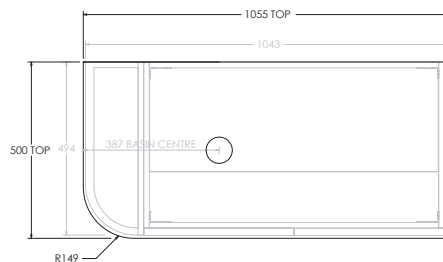

## ERA ALL DOOR - 12MM BENCHTOP (SINGLE CURVED END)

600mm

Front View

Top View

Side View

750mm

Front View

Top View

Side View

1050mm Centre

Front View

Top View

Side View

1050mm Left Hand Offset

Front View

Top View

### 1350mm Centre

Front View

Top View

Side View

### 1650mm Double

Front View

Top View

Side View