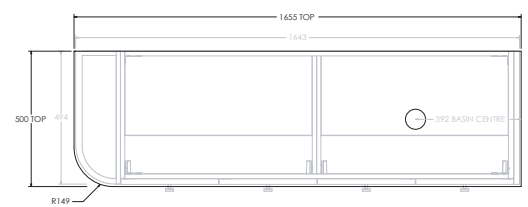

To see the complete KADO range go to [www.reece.com.au/bathrooms](http://www.reece.com.au/bathrooms)

STANDARD SIZES	600mm	750mm	1050mm	1350mm	1650mm
Width (mm)	605	755	1055	1355	1655
Depth (mm)	500	500	500	500	500
Wall Hung Height (mm)	462	462	462	462	462
Number of Doors (Including Curved End Door)	2	3	3	4	5
Basin Configurations	Centre	Centre	Centre/Offset	Centre/Offset/ Double	Centre/Offset/ Double

### 1650mm Double

Front View

Top View

Side View

### 1650mm Left Hand Offset

Front View

Top View

Side View

### 1650mm Right Hand Offset

Front View

Top View

Side View