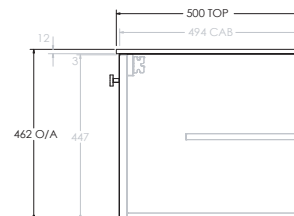

To see the complete KADO range go to [www.reece.com.au/bathrooms](http://www.reece.com.au/bathrooms)

STANDARD SIZES	600mm	750mm	1050mm	1350mm	1650mm
Width (mm)	605	755	1055	1355	1655
Depth (mm)	500	500	500	500	500
Wall Hung Height (mm)	462	462	462	462	462
Number of Doors (Including Curved End Door)	2	3	3	4	5
Basin Configurations	Centre	Centre	Centre/Offset	Centre/Offset/ Double	Centre/Offset/ Double

## ERA ALL DOOR - 12MM BENCHTOP (SINGLE CURVED END)

600mm

Front View

Top View

Side View

750mm

Front View

Top View

Side View

1050mm Centre

Front View

Top View

Side View

1050mm Left Hand Offset

Front View

Top View

### 1650mm Double

Front View

Top View

Side View