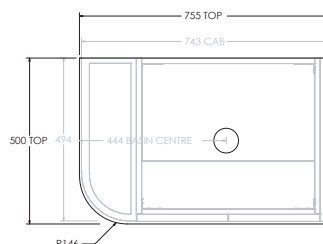

To see the complete KADO range go to [www.reece.com.au/bathrooms](http://www.reece.com.au/bathrooms)

STANDARD SIZES	600mm	750mm	1050mm	1350mm	1650mm
Width (mm)	605	755	1055	1355	1655
Depth (mm)	500	500	500	500	500
Wall Hung Height (mm)	462	462	462	462	462
Number of Doors (Including Curved End Door)	2	3	3	4	5
Basin Configurations	Centre	Centre	Centre/Offset	Centre/Offset/ Double	Centre/Offset/ Double

## ERA ALL DOOR - 12MM BENCHTOP (SINGLE CURVED END)

600mm

Front View

Top View

Side View

750mm

Front View

Top View

Side View

1050mm Centre

Front View

Top View

Side View

1050mm Left Hand Offset

Front View

Top View

### 1650mm Double

Front View

Top View

Side View