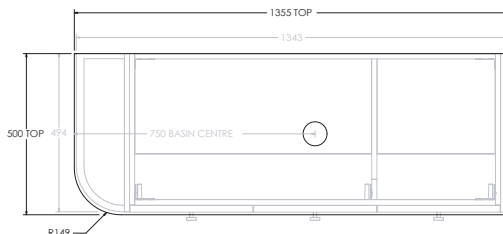

To see the complete KADO range go to [www.reece.com.au/bathrooms](http://www.reece.com.au/bathrooms)

STANDARD SIZES	600mm	750mm	1050mm	1350mm	1650mm
Width (mm)	605	755	1055	1355	1655
Depth (mm)	500	500	500	500	500
Wall Hung Height (mm)	462	462	462	462	462
Number of Doors (Including Curved End Door)	2	3	3	4	5
Basin Configurations	Centre	Centre	Centre/Offset	Centre/Offset/ Double	Centre/Offset/ Double

### 1350mm Centre

Front View

Top View

Side View

### 1350mm Double

Front View

Top View

Side View

### 1650mm Double

Front View

Top View

Side View