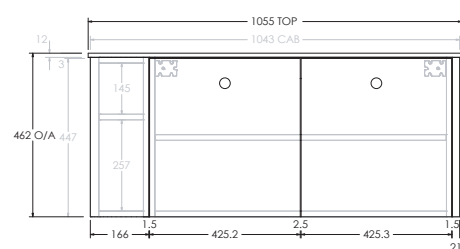

To see the complete KADO range go to [www.reece.com.au/bathrooms](http://www.reece.com.au/bathrooms)

STANDARD SIZES	600mm	750mm	1050mm	1350mm	1650mm
Width (mm)	605	755	1055	1355	1655
Depth (mm)	500	500	500	500	500
Wall Hung Height (mm)	462	462	462	462	462
Number of Doors (Including Curved End Door)	2	3	3	4	5
Basin Configurations	Centre	Centre	Centre/Offset	Centre/Offset/ Double	Centre/Offset/ Double

Side View

1050mm Centre

Front View

Top View

Side View

1050mm Left Hand Offset

Front View

Top View

### 1350mm Centre

Front View

Top View

Side View

### 1650mm Double

Front View

Top View

Side View