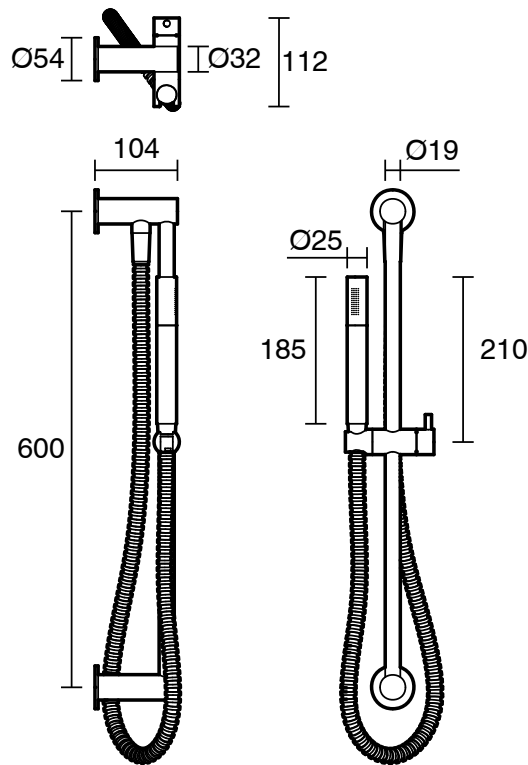

SUSSEX

Sussex Scala Single Rail Shower with Top Rail Water Inlet LUX PVD Brushed Platinum Gold (3 Star)

2268335

SPECIFICATIONS

Recommended Use	Residential;Commercial
Colour Finish	Brushed Platinum Gold
Primary Material	DR Brass
Recommended Pressure Range	150 - 500 kPa as per AS3500
Max Continuous Working Temperature (deg C)	65
Min Continuous Working Temperature (deg C)	1

WARRANTY

Residential Use (Years)	40
Commercial Use (Years)	10

Please refer to Sussex Warranty page for full Terms and Conditions

Dimensions are nominal measurements only.

CLEANING RECOMMENDATIONS:

We recommend the use of soapy water or approved cleaners. This product should not be cleaned with abrasive materials. Damage caused by any improper treatment is not covered by the product warranty. Refer to Warranty Conditions

Disclaimer: Products in this specification manual must by regulation be installed by licensed and registered trade people. The manufacturer/distributor reserves the right to vary specifications or delete models from their range without prior notification. Dimensions are nominal measurements only. Dimensions and set-outs listed are correct at time of publication however the manufacturer/distributor takes no responsibility for printing errors.

Published 31/03/2026

To see the complete Sussex range go to www.reece.com.au