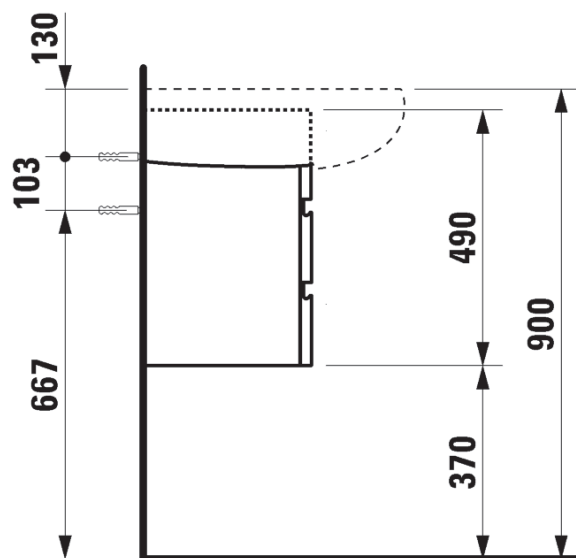

LAUFEN

ILBAGNOALESSI ONE VANITY UNIT 1600MM BASIN

TOP VIEW

Dimensions are nominal measurements only.
Dimensions shown in millimetres.

SIDE VIEW

SPECIFICATION

Recommended use	Domestic, hotel or commercial
Mounting	Fixed to Wall using Brackets (supplied)
Colour	Basin: White Cabinet: Walnut
Material	Basin: Vitreous China finished with LAUFEN Clean Coat (LCC) Cabinet: Timber Veneer
Weight	Basin: 33kg Vanity: 32kg
Basin Capacity	7.5 Litres
Plug and Waste	Suits 32 x 40mm non Overflow Waste
Basin Taphole Options	0 or 1 Taphole
Drawers	Two Soft Close Drawers made with Moisture Resistant Melamine Finger pull to open
Basin Configuration	Left Hand Bowl

LAUFEN ILBAGNOALESSI ONE VANITY UNIT 1600MM BASIN

LAUFEN ILBAGNOALESSI ONE VANITY UNIT 1600MM BASIN

12.