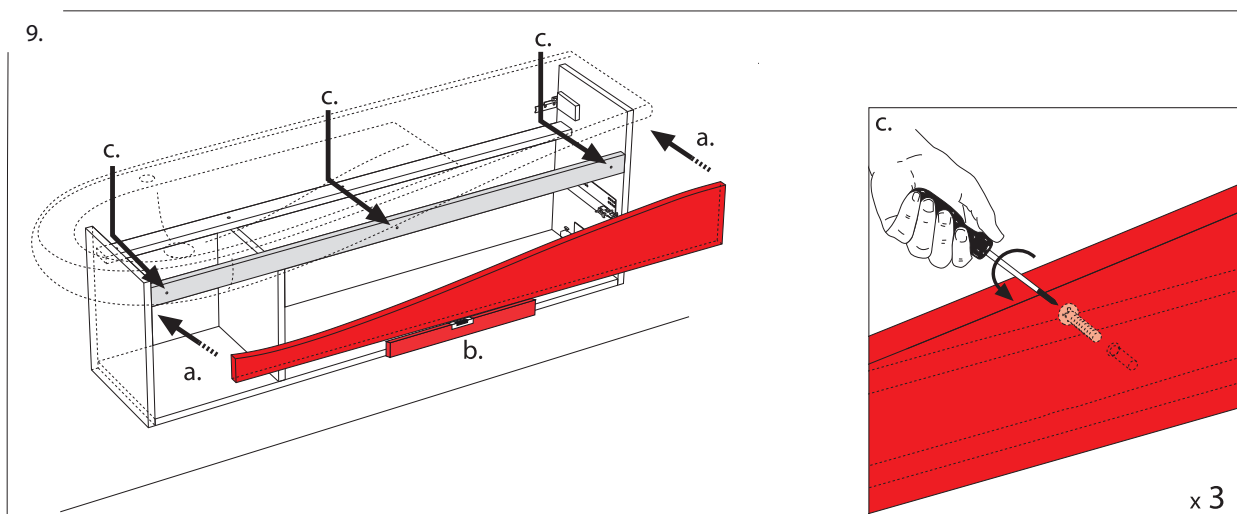

Tech Page Version 3

LAUFEN
Bathroom Culture since 1892 www.laufen.com

reece

LAUFEN ILBAGNOALESSI ONE VANITY UNIT 1600MM BASIN

INSTALLATION INSTRUCTIONS

Note:

If fixing to timber framed walls or partitioning, the wall should be reinforced with noggins to receive the fixing bolts.

3.

LAUFEN

ILBAGNOALESSI ONE VANITY UNIT 1600MM BASIN

INSTALLATION INSTRUCTIONS

Plumbers, please ensure a copy of the installation instructions is left with the end user for future reference

LAUFEN ILBAGNOALESSI ONE VANITY UNIT 1600MM BASIN