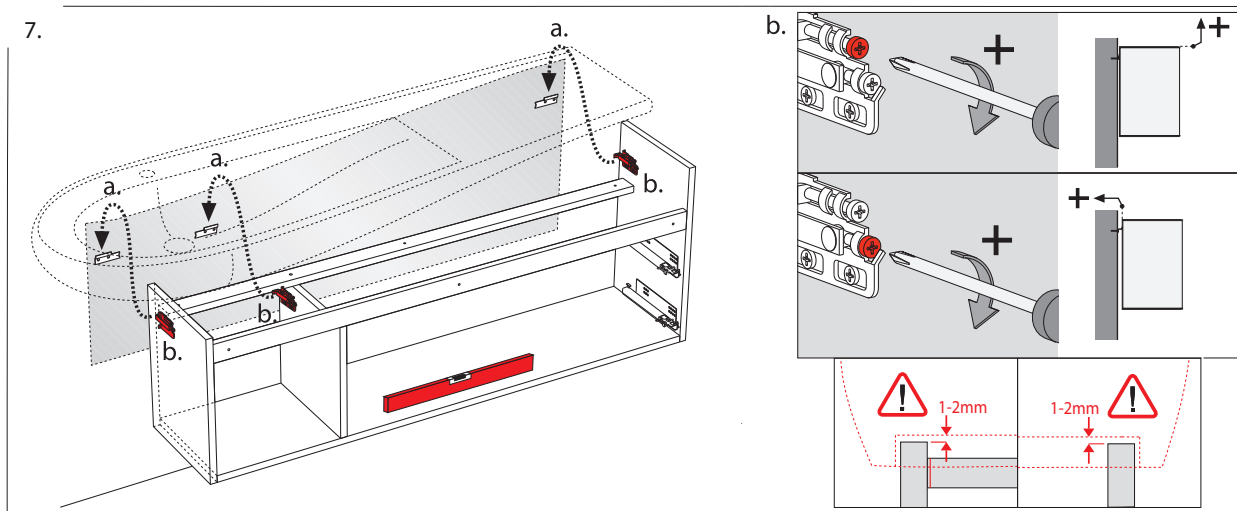

Tech Page Version 3

LAUFEN
Bathroom Culture since 1892 www.laufen.com

reece

LAUFEN ILBAGNOALESSI ONE VANITY UNIT 1600MM BASIN

INSTALLATION INSTRUCTIONS

Note:

If fixing to timber framed walls or partitioning, the wall should be reinforced with noggins to receive the fixing bolts.

3.

LAUFEN

ILBAGNOALESSI ONE VANITY UNIT 1600MM BASIN

INSTALLATION INSTRUCTIONS

Plumbers, please ensure a copy of the installation instructions is left with the end user for future reference

LAUFEN ILBAGNOALESSI ONE VANITY UNIT 1600MM BASIN