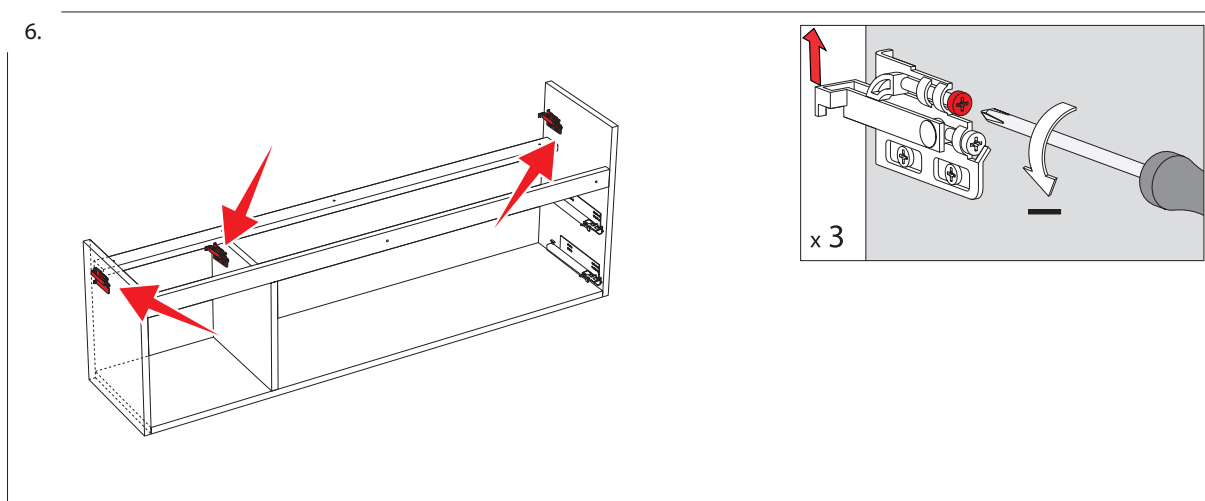

LAUFEN

ILBAGNOALESSI ONE VANITY UNIT 1600MM BASIN

INSTALLATION INSTRUCTIONS

Plumbers, please ensure a copy of the installation instructions is left with the end user for future reference