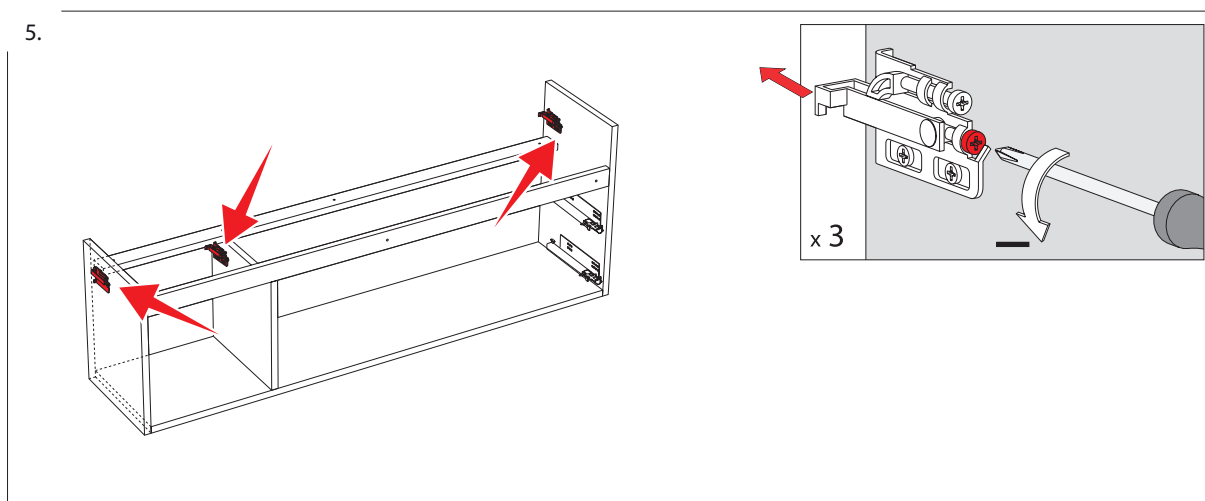

LAUFEN

ILBAGNOALESSI ONE VANITY UNIT 1600MM BASIN

INSTALLATION INSTRUCTIONS

Plumbers, please ensure a copy of the installation instructions is left with the end user for future reference