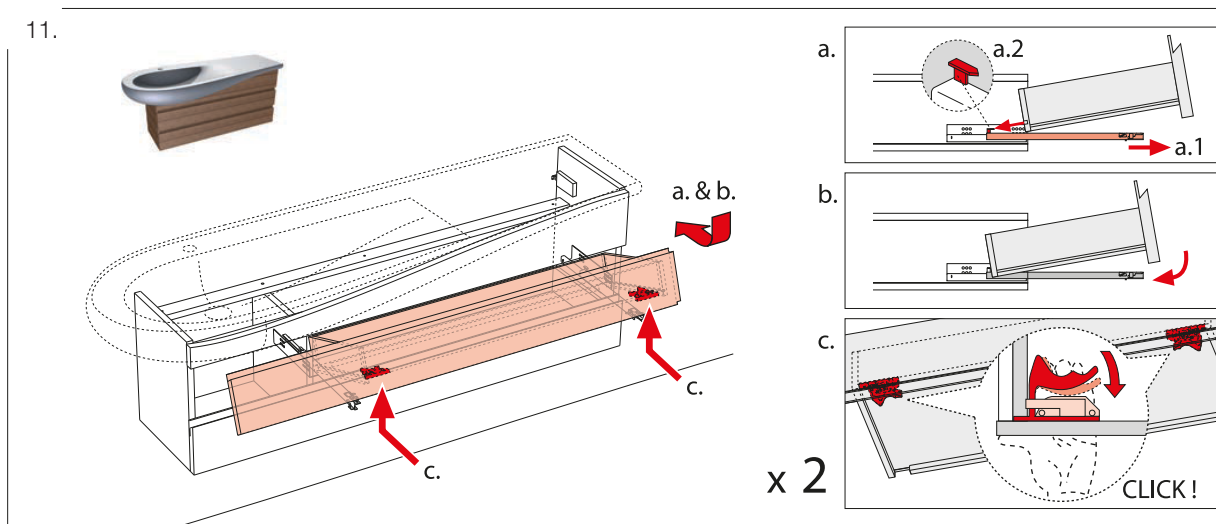

LAUFEN ILBAGNOALESSI ONE VANITY UNIT 1600MM BASIN