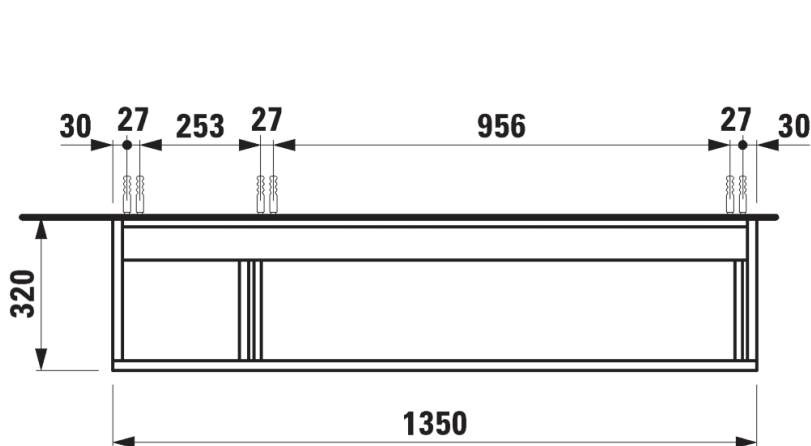

LAUFEN

ILBAGNOALESSI ONE VANITY UNIT 1600MM BASIN

TOP VIEW

Dimensions are nominal measurements only.
Dimensions shown in millimetres.

SIDE VIEW

SPECIFICATION

Recommended use	Domestic, hotel or commercial
Mounting	Fixed to Wall using Brackets (supplied)
Colour	Basin: White Cabinet: Walnut
Material	Basin: Vitreous China finished with LAUFEN Clean Coat (LCC) Cabinet: Timber Veneer
Weight	Basin: 33kg Vanity: 32kg
Basin Capacity	7.5 Litres
Plug and Waste	Suits 32 x 40mm non Overflow Waste
Basin Taphole Options	0 or 1 Taphole
Drawers	Two Soft Close Drawers made with Moisture Resistant Melamine Finger pull to open
Basin Configuration	Left Hand Bowl

LAUFEN ILBAGNOALESSI ONE VANITY UNIT 1600MM BASIN

LAUFEN ILBAGNOALESSI ONE VANITY UNIT 1600MM BASIN

12.