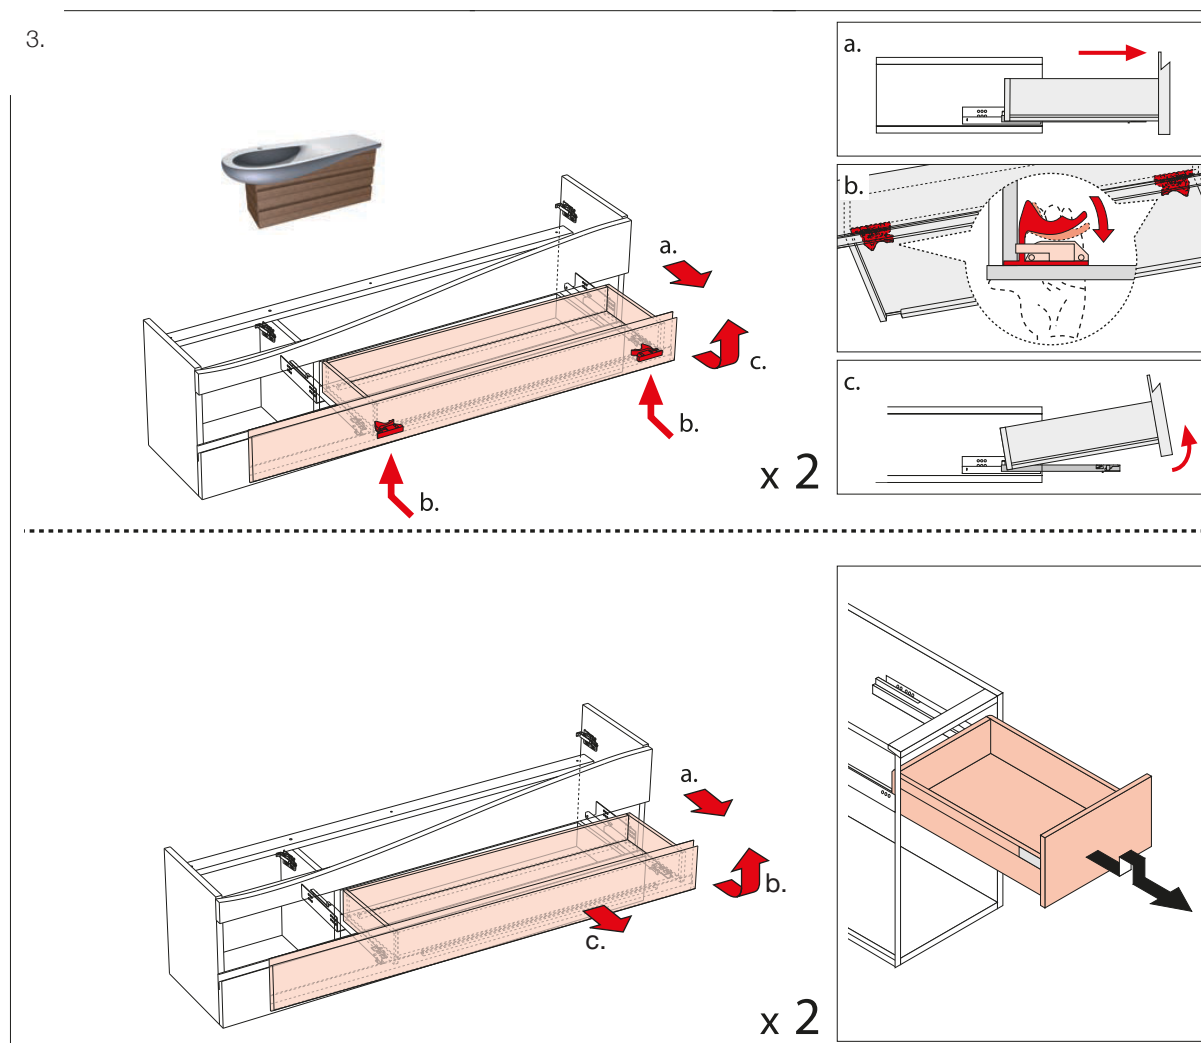

LAUFEN ILBAGNOALESSI ONE VANITY UNIT 1600MM BASIN

INSTALLATION INSTRUCTIONS

Note:

If fixing to timber framed walls or partitioning, the wall should be reinforced with noggins to receive the fixing bolts.

3.