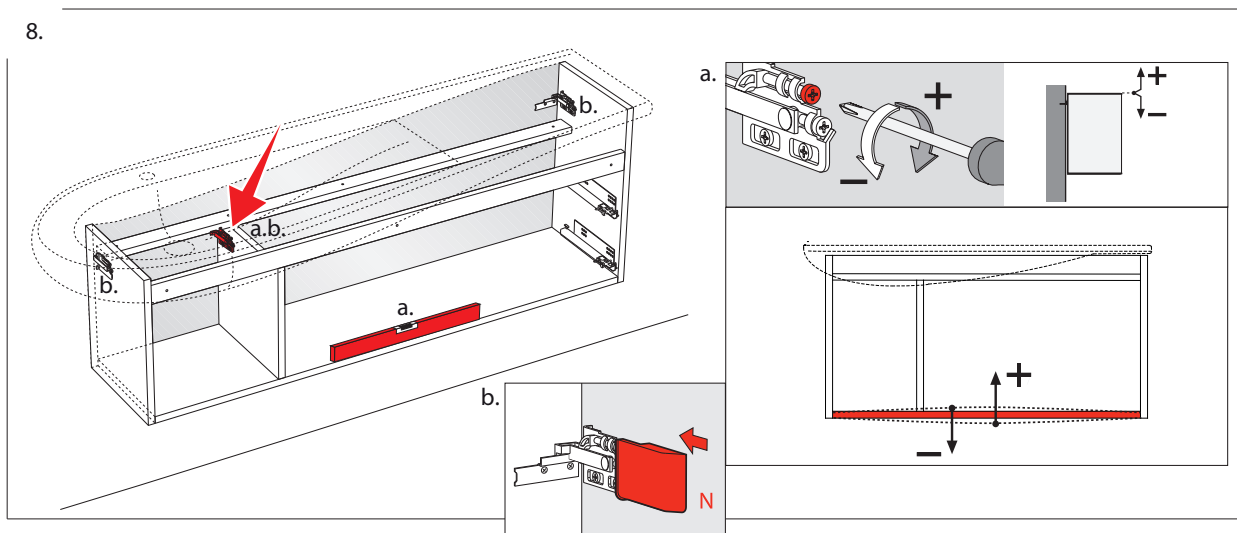

Tech Page Version 3

LAUFEN
Bathroom Culture since 1892 www.laufen.com

reece

LAUFEN ILBAGNOALESSI ONE VANITY UNIT 1600MM BASIN

INSTALLATION INSTRUCTIONS

Note:

If fixing to timber framed walls or partitioning, the wall should be reinforced with noggins to receive the fixing bolts.

3.

LAUFEN

ILBAGNOALESSI ONE VANITY UNIT 1600MM BASIN

INSTALLATION INSTRUCTIONS

Plumbers, please ensure a copy of the installation instructions is left with the end user for future reference

LAUFEN ILBAGNOALESSI ONE VANITY UNIT 1600MM BASIN