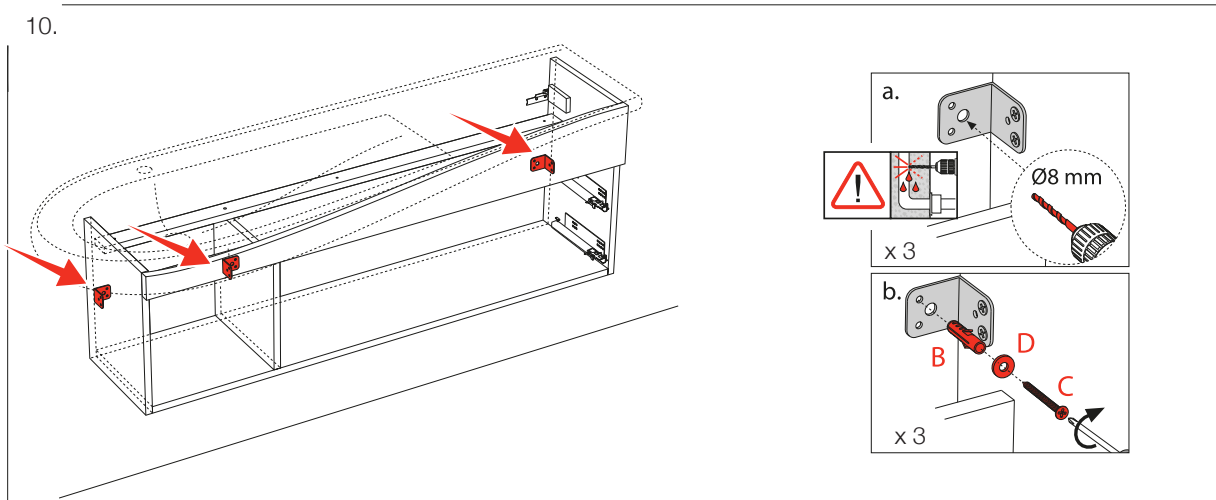

LAUFEN ILBAGNOALESSI ONE VANITY UNIT 1600MM BASIN