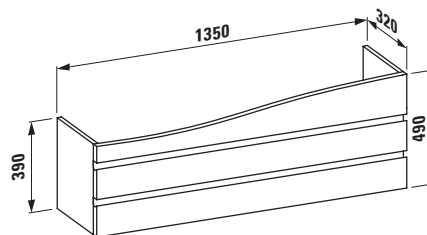

Tech Page Version 3

LAUFEN
Bathroom Culture since 1892 www.laufen.com

reece

LAUFEN ILBAGNOALESSI ONE VANITY UNIT 1600MM BASIN

INSTALLATION INSTRUCTIONS

Note:

If fixing to timber framed walls or partitioning, the wall should be reinforced with noggins to receive the fixing bolts.