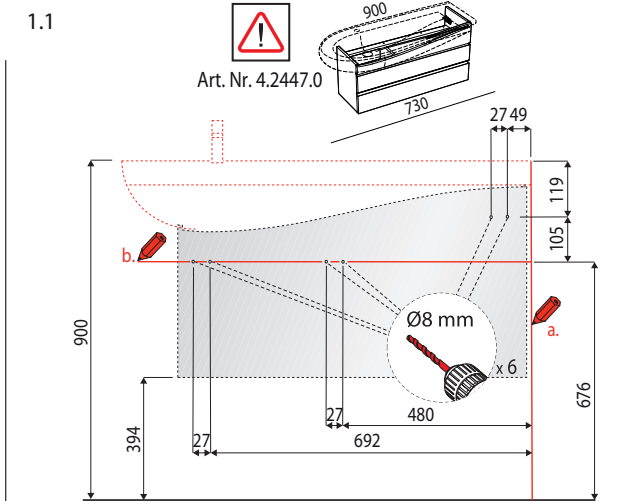

LAUFEN

ILBAGNOALESSI ONE VANITY UNIT 1600MM BASIN

TOP VIEW

Dimensions are nominal measurements only.
Dimensions shown in millimetres.

SIDE VIEW

SPECIFICATION

Recommended use	Domestic, hotel or commercial
Mounting	Fixed to Wall using Brackets (supplied)
Colour	Basin: White Cabinet: Walnut
Material	Basin: Vitreous China finished with LAUFEN Clean Coat (LCC) Cabinet: Timber Veneer
Weight	Basin: 33kg Vanity: 32kg
Basin Capacity	7.5 Litres
Plug and Waste	Suits 32 x 40mm non Overflow Waste
Basin Taphole Options	0 or 1 Taphole
Drawers	Two Soft Close Drawers made with Moisture Resistant Melamine Finger pull to open
Basin Configuration	Left Hand Bowl

Disclaimer: Products in this specification manual must by regulation be installed by licensed and registered trade people. The manufacturer/distributor reserves the right to vary specifications or delete models from their range without prior notification. Dimensions are nominal measurements only. Dimensions and set-outs listed are correct at time of publication however the manufacturer/distributor takes no responsibility for printing errors.

Tech Page Version 3

LAUFEN
Bathroom Culture since 1892 www.laufen.com

reece

LAUFEN ILBAGNOALESSI ONE VANITY UNIT 1600MM BASIN

INSTALLATION INSTRUCTIONS

Note:

If fixing to timber framed walls or partitioning, the wall should be reinforced with noggins to receive the fixing bolts.

3.

LAUFEN

ILBAGNOALESSI ONE VANITY UNIT 1600MM BASIN

INSTALLATION INSTRUCTIONS

Plumbers, please ensure a copy of the installation instructions is left with the end user for future reference

LAUFEN ILBAGNOALESSI ONE VANITY UNIT 1600MM BASIN