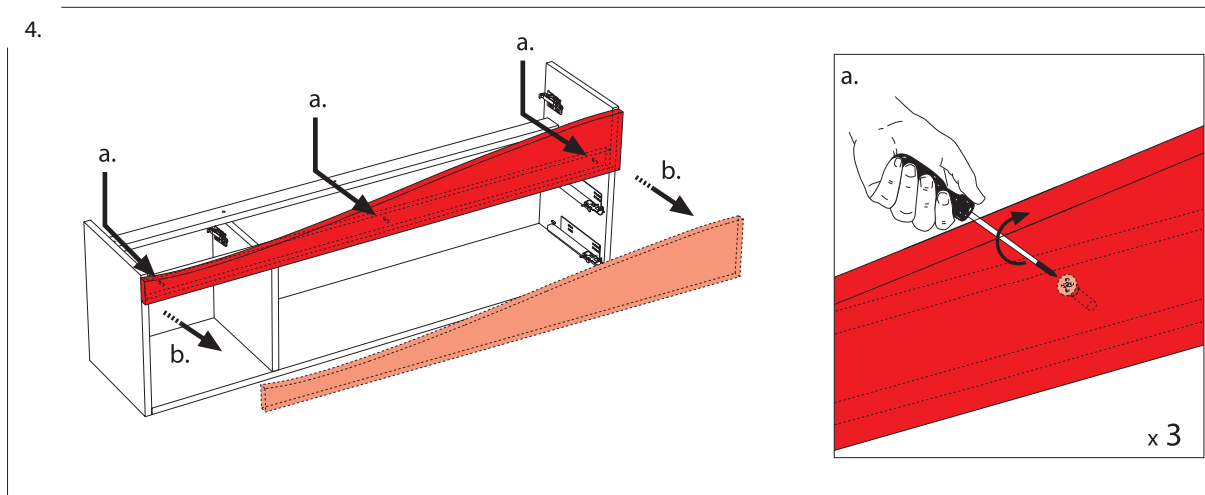

LAUFEN

ILBAGNOALESSI ONE VANITY UNIT 1600MM BASIN

INSTALLATION INSTRUCTIONS

Plumbers, please ensure a copy of the installation instructions is left with the end user for future reference