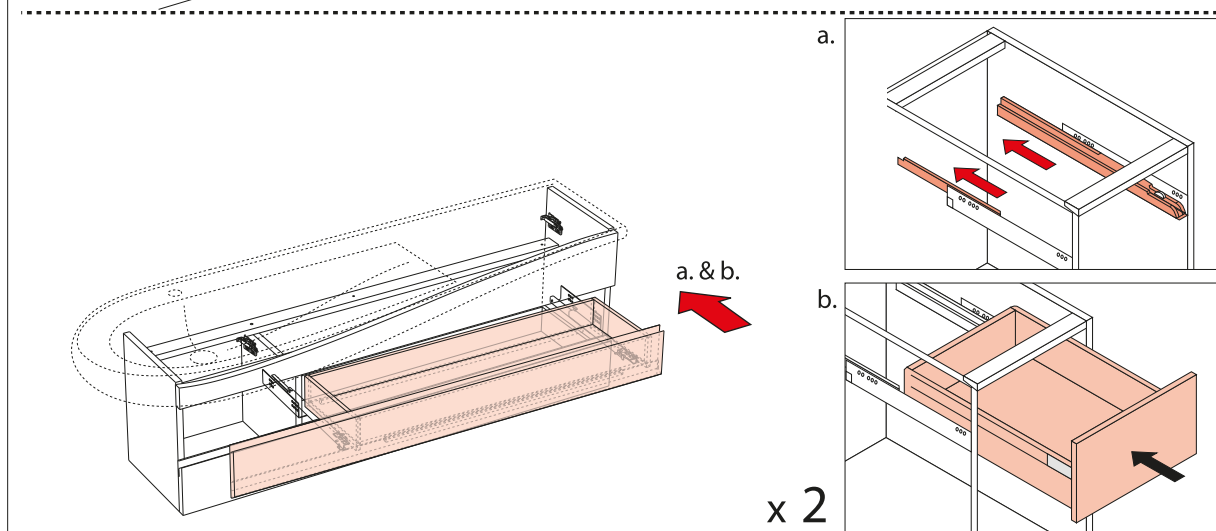

LAUFEN ILBAGNOALESSI ONE VANITY UNIT 1600MM BASIN