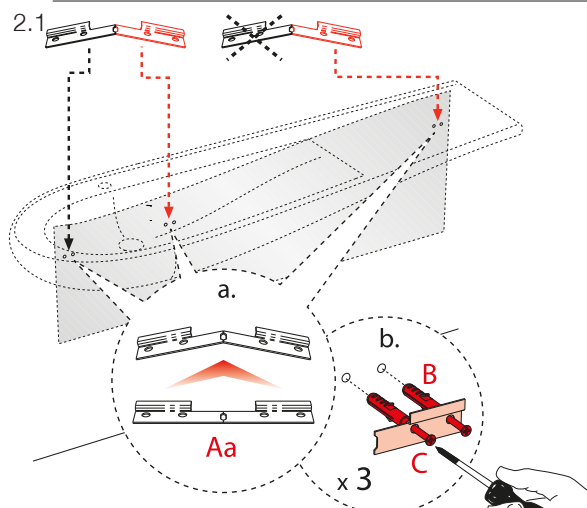

Tech Page Version 3

LAUFEN
Bathroom Culture since 1892 www.laufen.com

reece

LAUFEN ILBAGNOALESSI ONE VANITY UNIT 1600MM BASIN

INSTALLATION INSTRUCTIONS

Note:

If fixing to timber framed walls or partitioning, the wall should be reinforced with noggins to receive the fixing bolts.

3.

LAUFEN

ILBAGNOALESSI ONE VANITY UNIT 1600MM BASIN

INSTALLATION INSTRUCTIONS

Plumbers, please ensure a copy of the installation instructions is left with the end user for future reference

LAUFEN ILBAGNOALESSI ONE VANITY UNIT 1600MM BASIN