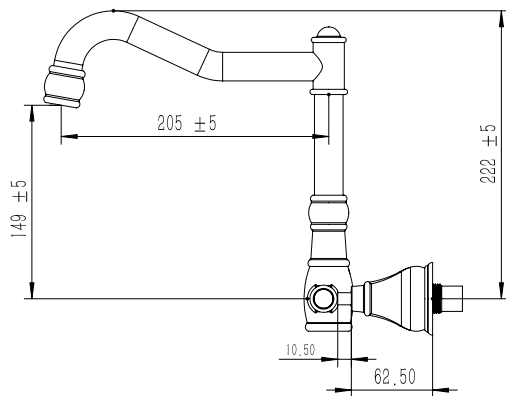

Milli Voir Wall English Kitchen Set Lever Handle with Porcelain Handles Brushed Nickel (4 Star)

2265497

SPECIFICATIONS

Recommended Use	Domestic, hotel and commercial
Colour	Brushed Nickel
Material	DR Brass
Recommended Pressure Range	150 - 500 kPa
Max Continuous Working Pressure	500 kPa
Max Continuous Working Temperature	80 deg C
Suitable for Storage Tank Hot Water	Yes
Suitable for Continuous Flow Hot Water	Yes
Suitable for Gravity Feed Hot Water	No

WARRANTY

Warranty - Domestic Use	15 Years
Spare Parts & Labour	12 Months

Please refer to Warranty Page for full Terms and Conditions

Dimensions are nominal measurements only.

CLEANING RECOMMENDATIONS:

We recommend the use of soapy water or approved cleaners. This product should not be cleaned with abrasive materials. Damage caused by any improper treatment is not covered by the product warranty. Refer to Warranty Conditions

Disclaimer: Products in this specification manual must by regulation be installed by licensed and registered trade people. The manufacturer/distributor reserves the right to vary specifications or delete models from their range without prior notification. Dimensions are nominal measurements only. Dimensions and set-outs listed are correct at time of publication however the manufacturer/distributor takes no responsibility for printing errors.

Published 01/06/2020

To see the complete Milli range go to www.reece.com.au