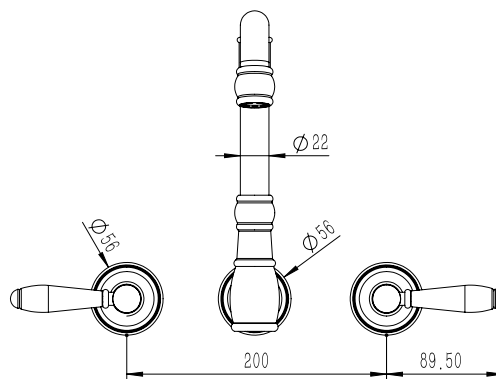

Milli Voir Wall English Kitchen Set Lever Handle with Porcelain Handles Brushed Nickel (4 Star)

2265497

SPECIFICATIONS

Recommended Use	Domestic, hotel and commercial
Colour	Brushed Nickel
Material	DR Brass
Recommended Pressure Range	150 - 500 kPa
Max Continuous Working Pressure	500 kPa
Max Continuous Working Temperature	80 deg C
Suitable for Storage Tank Hot Water	Yes
Suitable for Continuous Flow Hot Water	Yes
Suitable for Gravity Feed Hot Water	No

WARRANTY

Warranty - Domestic Use	15 Years
Spare Parts & Labour	12 Months

Please refer to Warranty Page for full Terms and Conditions

Dimensions are nominal measurements only.

CLEANING RECOMMENDATIONS:

We recommend the use of soapy water or approved cleaners. This product should not be cleaned with abrasive materials. Damage caused by any improper treatment is not covered by the product warranty. Refer to Warranty Conditions

Disclaimer: Products in this specification manual must by regulation be installed by licensed and registered trade people. The manufacturer/distributor reserves the right to vary specifications or delete models from their range without prior notification. Dimensions are nominal measurements only. Dimensions and set-outs listed are correct at time of publication however the manufacturer/distributor takes no responsibility for printing errors.

Published 01/06/2020

To see the complete Milli range go to www.reece.com.au