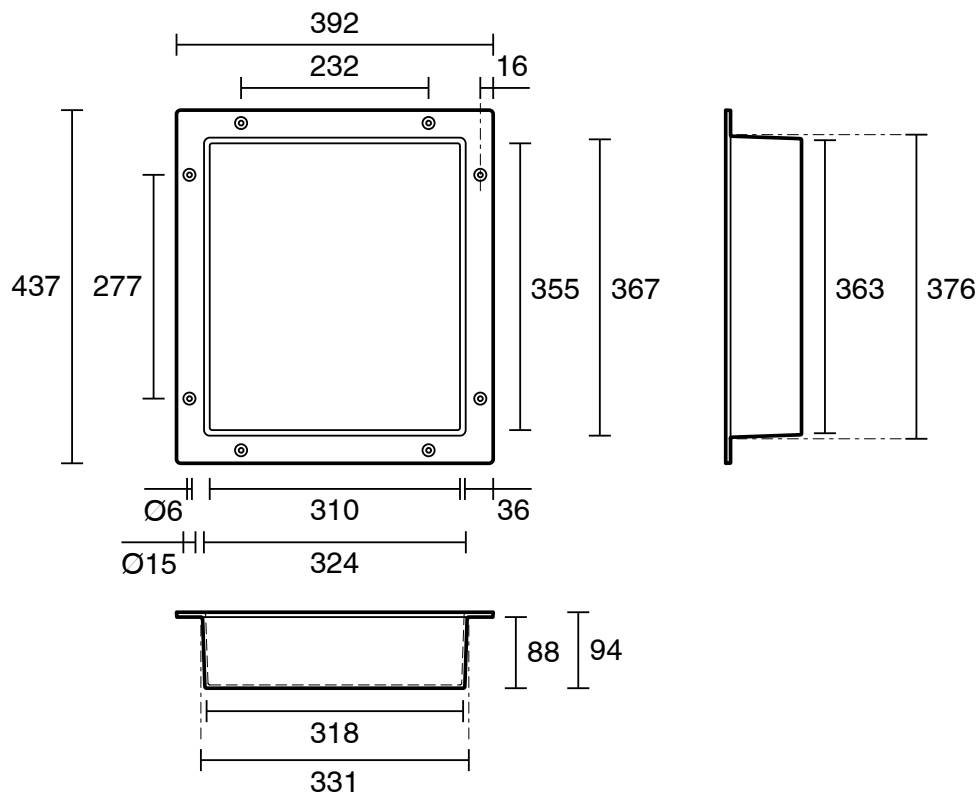

Posh Solus Niche 365mm x 320mm x 90mm

1703097

SPECIFICATIONS

Recommended Use	Domestic, Hotel & Commercial
Material	SMC
Colour	White
Weight	2.5 kg

WARRANTY

Warranty - Domestic Use	10 Years
Spare Parts & Labour	12 Months

Please refer to Warranty Page for full Terms and Conditions

Dimensions are nominal measurements only.

CLEANING RECOMMENDATIONS:

We recommend the use of soapy water or approved cleaners. This product should not be cleaned with abrasive materials. Damage caused by any improper treatment is not covered by the product warranty. Refer to Warranty Conditions

Disclaimer: Products in this specification manual must by regulation be installed by licensed and registered trade people. The manufacturer/distributor reserves the right to vary specifications or delete models from their range without prior notification. Dimensions are nominal measurements only. Dimensions and set-outs listed are correct at time of publication however the manufacturer/distributor takes no responsibility for printing errors.

Published 26/07/2023

To see the complete Posh range go to www.reece.com.au