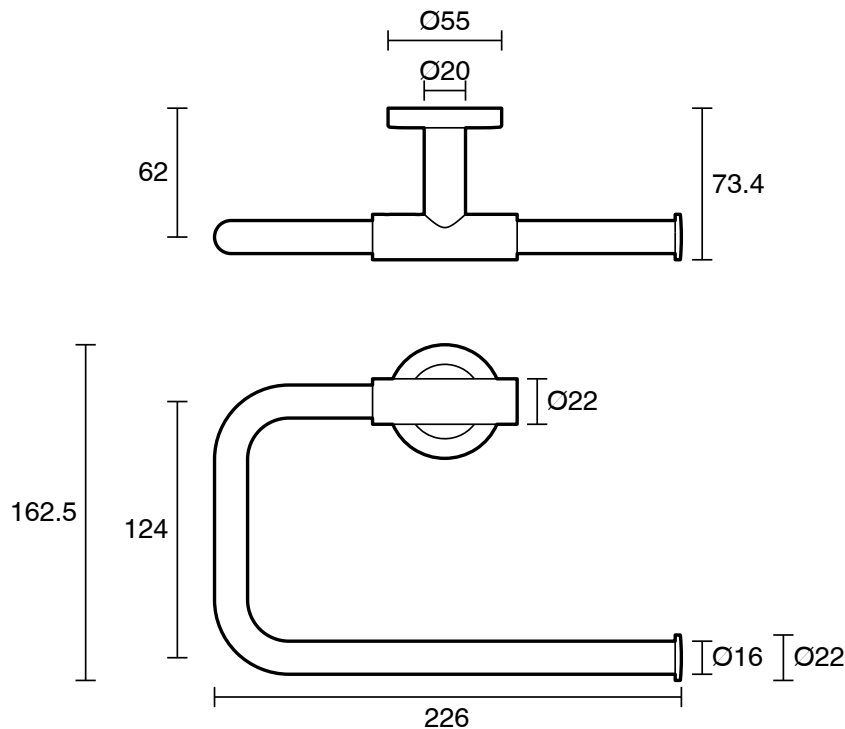

Roca Ona Guest Towel Ring Brushed Nickel

15085

SPECIFICATIONS	
Recommended Use	Domestic;Commercial;Hotel
Colour Category	Nickel
Colour Finish	Brushed Nickel
Primary Material	Brass
WARRANTY	
Replacement Only - Domestic Use	15
Parts Replacement Only	1
<i>Please refer to Warranty Page for full Terms and Conditions</i>	

Disclaimer: Products in this specification manual must by regulation be installed by licensed and registered trade people. The manufacturer/distributor reserves the right to vary specifications or delete models from their range without prior notification. Dimensions are nominal measurements only. Dimensions and set-outs listed are correct at time of publication however the manufacturer/distributor takes no responsibility for printing errors.