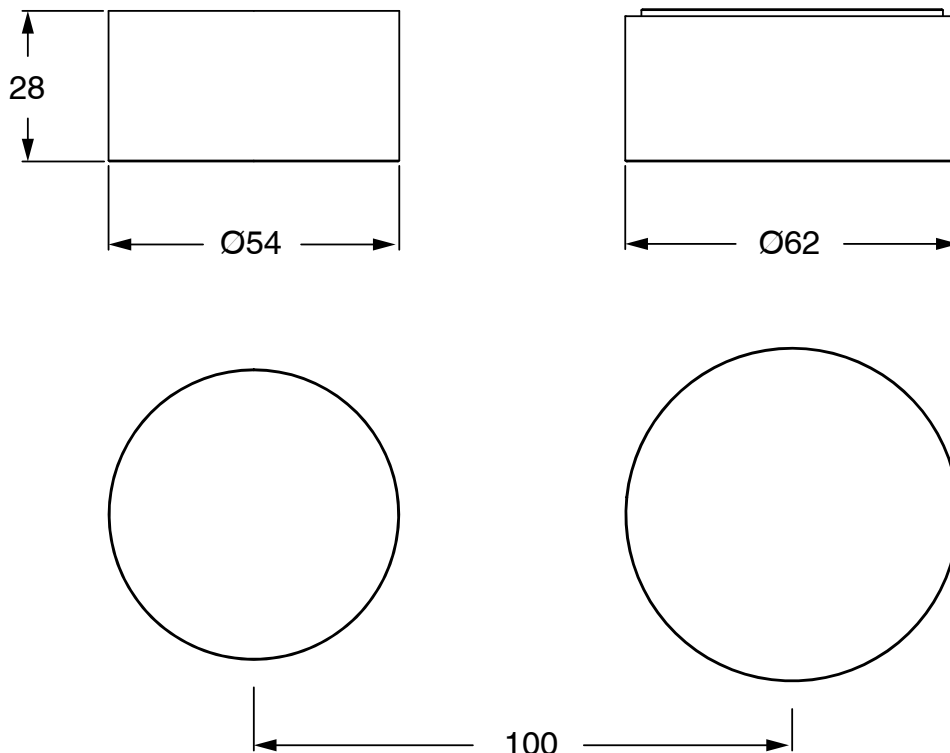

SUSSEX

**Sussex Pure Progressive Mixer Tap Diverter System Right Hand with Cirque Textured Handle
PVD Matte Black
9511424**

SPECIFICATIONS

Recommended Use	Residential;Commercial
Colour Finish	Matte Black
Primary Material	DR Brass
Recommended Pressure Range	150 - 500 kPa as per AS3500
Max Continuous Working Temperature (deg C)	65
Min Continuous Working Temperature (deg C)	1

WARRANTY

Residential Use (Years)	40
Commercial Use (Years)	10

Please refer to Sussex Warranty page for full Terms and Conditions

Dimensions are nominal measurements only.

CLEANING RECOMMENDATIONS:

We recommend the use of soapy water or approved cleaners. This product should not be cleaned with abrasive materials. Damage caused by any improper treatment is not covered by the product warranty. Refer to Warranty Conditions

Disclaimer: Products in this specification manual must by regulation be installed by licensed and registered trade people. The manufacturer/distributor reserves the right to vary specifications or delete models from their range without prior notification. Dimensions are nominal measurements only. Dimensions and set-outs listed are correct at time of publication however the manufacturer/distributor takes no responsibility for printing errors.

Published 01/04/2026

To see the complete Sussex range go to www.reece.com.au