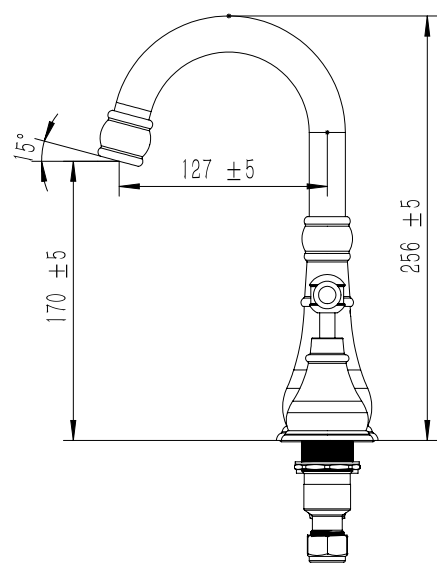

Milli Voir Basin Set Lever Handle Matte Black (5 Star)

2265392

SPECIFICATIONS

Recommended Use	Domestic, hotel and commercial
Colour	Matte Black
Material	DR Brass
Recommended Pressure Range	150 - 500 kPa
Max Continuous Working Pressure	500 kPa
Max Continuous Working Temperature	80 deg C
Suitable for Storage Tank Hot Water	Yes
Suitable for Continuous Flow Hot Water	Yes
Suitable for Gravity Feed Hot Water	No

WARRANTY

Warranty - Domestic Use	15 Years
Spare Parts & Labour	12 Months

Please refer to Warranty Page for full Terms and Conditions