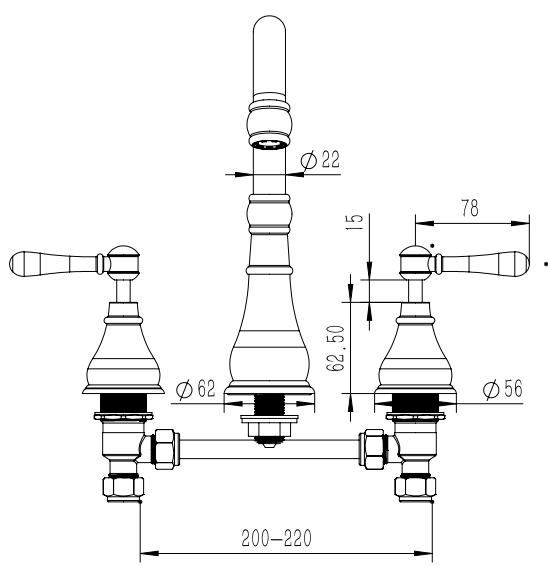

Milli Voir Basin Set Lever Handle Matte Black (5 Star)

2265392

SPECIFICATIONS

Recommended Use	Domestic, hotel and commercial
Colour	Matte Black
Material	DR Brass
Recommended Pressure Range	150 - 500 kPa
Max Continuous Working Pressure	500 kPa
Max Continuous Working Temperature	80 deg C
Suitable for Storage Tank Hot Water	Yes
Suitable for Continuous Flow Hot Water	Yes
Suitable for Gravity Feed Hot Water	No

WARRANTY

Warranty - Domestic Use	15 Years
Spare Parts & Labour	12 Months

Please refer to Warranty Page for full Terms and Conditions